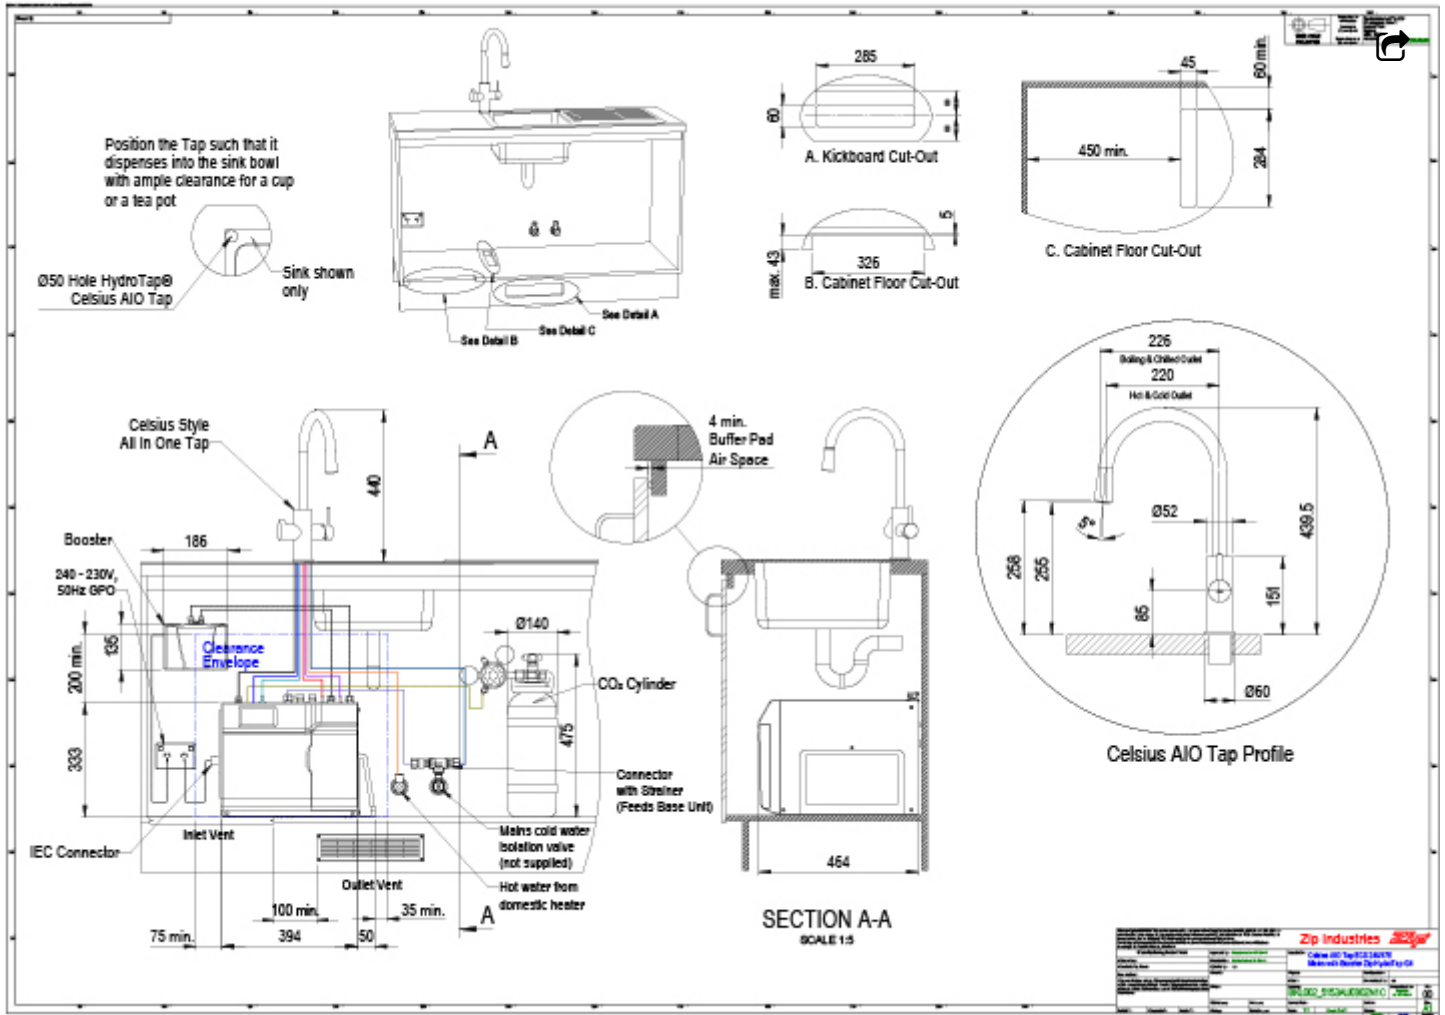

Power Supply 2 x 10Amp GPO's (or 1 x 10Amp Double GPO)

Dimensions H333mm x W394mm x D464mm

Product Approvals WaterMark, CE, RCM

Wels Rating 5 Star, 5.5 litres

Warranty 5 years (appliance warranty 36 months plus additional 24 months tank warranty)

Installation Requirements

1. Installation and connection of your Zip HydroTap must be carried out by a qualified person, observing national and local regulations.
2. You will require suitable mains electrical and drinking water connections, plus waste water drainage all within 1.5 metres of the product.
3. HydroTap is air-cooled so discrete cabinetry cut-outs are required for ventilation.
4. Installation on most bench tops is straightforward however some stone bench tops may require a specialised cutting service.
5. If you live in a hard water area, we recommend installation of a Zip scale filtration kit.
6. Installation by Zip Professional Service can be arranged with a phone call or through www.zipwater.com

Installation Detail

Tap Detail

CELSIUS AIO TAP - BCS
PROVIDE ø50mm HOLE ON SINK OR
BENCHTOP TO INSTALL THIS TAP.
This Tap is intended for MAINS Set-Up

805105