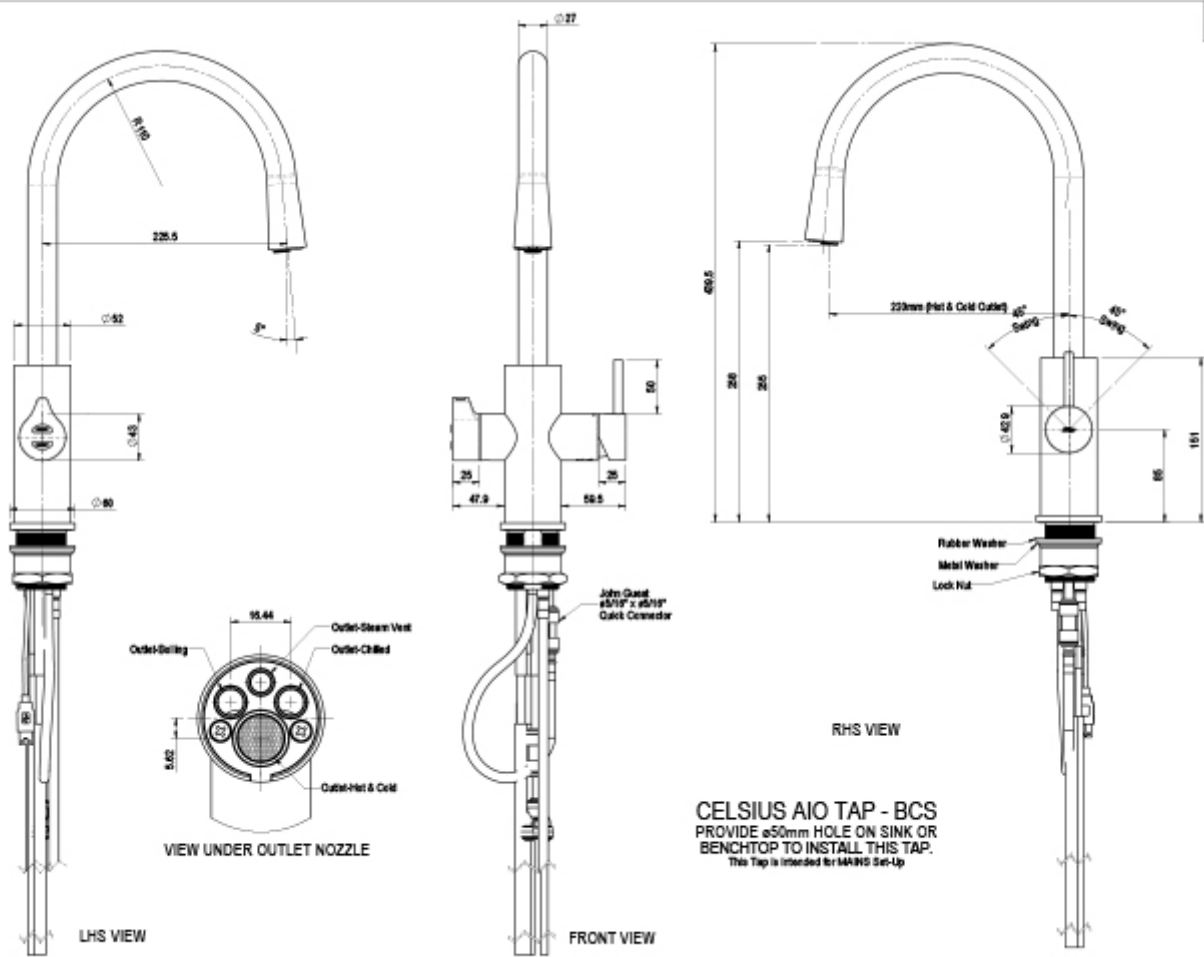

Water Supply Requirements Cold and Hot

Water Valves Integrated 500kPa Pressure limiting valve and Dual Check Valve

Power Rating 2.3kW 220-240V 50/ 60Hz

Booster Power Rating Zip HydroTap Booster 2.2kW 220-240V 50/ 60Hz

Power Supply 2 x 10Amp GPO's (or 1 x 10Amp Double GPO)

Dimensions H333mm x W394mm x D464mm

Product Approvals WaterMark, CE, RCM

Wels Rating 5 Star, 5.5 litres

Warranty 5 years (appliance warranty 36 months plus additional 24 months tank warranty)

Installation Requirements

1. Installation and connection of your Zip HydroTap must be carried out by a qualified person, observing national and local regulations.
2. You will require suitable mains electrical and drinking water connections, plus waste water drainage all within 1.5 metres of the product.
3. HydroTap is air-cooled so discrete cabinetry cut-outs are required for ventilation.
4. Installation on most bench tops is straightforward however some stone bench tops may require a specialised cutting service.
5. If you live in a hard water area, we recommend installation of a Zip scale filtration kit.
6. Installation by Zip Professional Service can be arranged with a phone call or through www.zipwater.com

Installation Detail

Tap Detail

CELSIUS AIO TAP - BCS
PROVIDE ø50mm HOLE ON SINK OR
BENCHTOP TO INSTALL THIS TAP.
This Tap is intended for MAINS Set-Up

805105