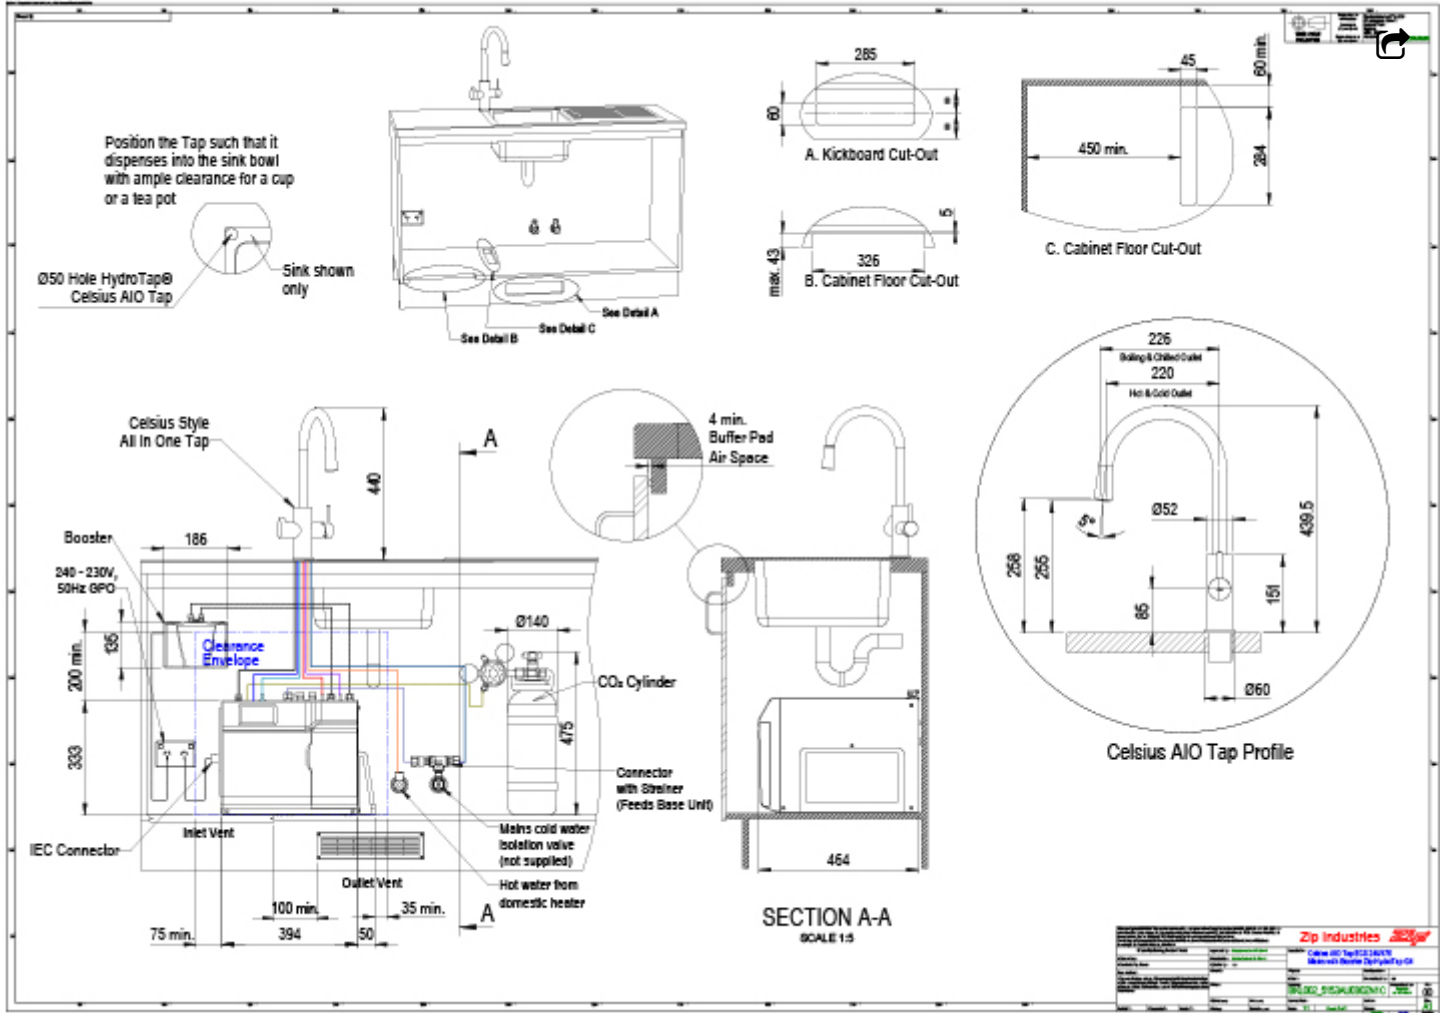

Power Supply 2 x 10Amp GPO's (or 1 x 10Amp Double GPO)

Dimensions H333mm x W394mm x D464mm

Product Approvals WaterMark, CE, RCM

Wels Rating 5 Star, 5.5 litres

Warranty 5 years (appliance warranty 36 months plus additional 24 months tank warranty)

Installation Requirements

1. Installation and connection of your Zip HydroTap must be carried out by a qualified person, observing national and local regulations.
2. You will require suitable mains electrical and drinking water connections, plus waste water drainage all within 1.5 metres of the product.
3. HydroTap is air-cooled so discrete cabinetry cut-outs are required for ventilation.
4. Installation on most bench tops is straightforward however some stone bench tops may require a specialised cutting service.
5. If you live in a hard water area, we recommend installation of a Zip scale filtration kit.
6. Installation by Zip Professional Service can be arranged with a phone call or through www.zipwater.com

Installation Detail

Tap Detail

CELSIUS AIO TAP - BCS
 PROVIDE ø50mm HOLE ON SINK OR
 BENCHTOP TO INSTALL THIS TAP.
 This Tap is intended for MAINS Set-Up

805105