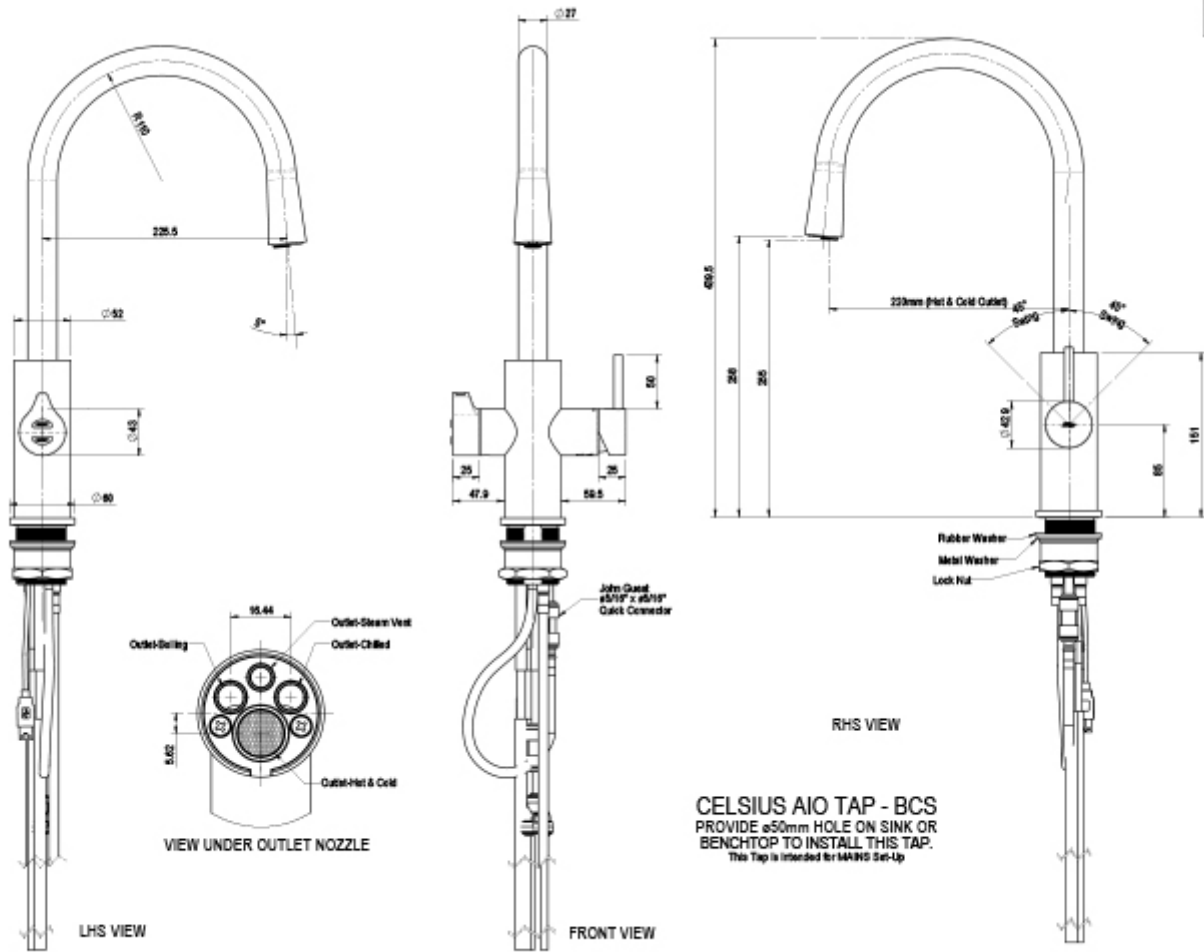

Water Supply Requirements Cold and Hot

Water Valves Integrated 500kPa Pressure limiting valve and Dual Check Valve

Power Rating 2.3kW 220-240V 50/ 60Hz

Booster Power Rating Zip HydroTap Booster 2.2kW 220-240V 50/ 60Hz

Power Supply 2 x 10Amp GPO's (or 1 x 10Amp Double GPO)

Dimensions H333mm x W394mm x D464mm

Product Approvals WaterMark, CE, RCM

Wels Rating 5 Star, 5.5 litres

Warranty 5 years (appliance warranty 36 months plus additional 24 months tank warranty)

Installation Requirements

1. Installation and connection of your Zip HydroTap must be carried out by a qualified person, observing national and local regulations.
2. You will require suitable mains electrical and drinking water connections, plus waste water drainage all within 1.5 metres of the product.
3. HydroTap is air-cooled so discrete cabinetry cut-outs are required for ventilation.
4. Installation on most bench tops is straightforward however some stone bench tops may require a specialised cutting service.
5. If you live in a hard water area, we recommend installation of a Zip scale filtration kit.
6. Installation by Zip Professional Service can be arranged with a phone call or through www.zipwater.com

Installation Detail

Tap Detail

CELSIUS AIO TAP - BCS
 PROVIDE ø50mm HOLE ON SINK OR
 BENCHTOP TO INSTALL THIS TAP.
 This Tap is intended for MAINS Set-Up

805105