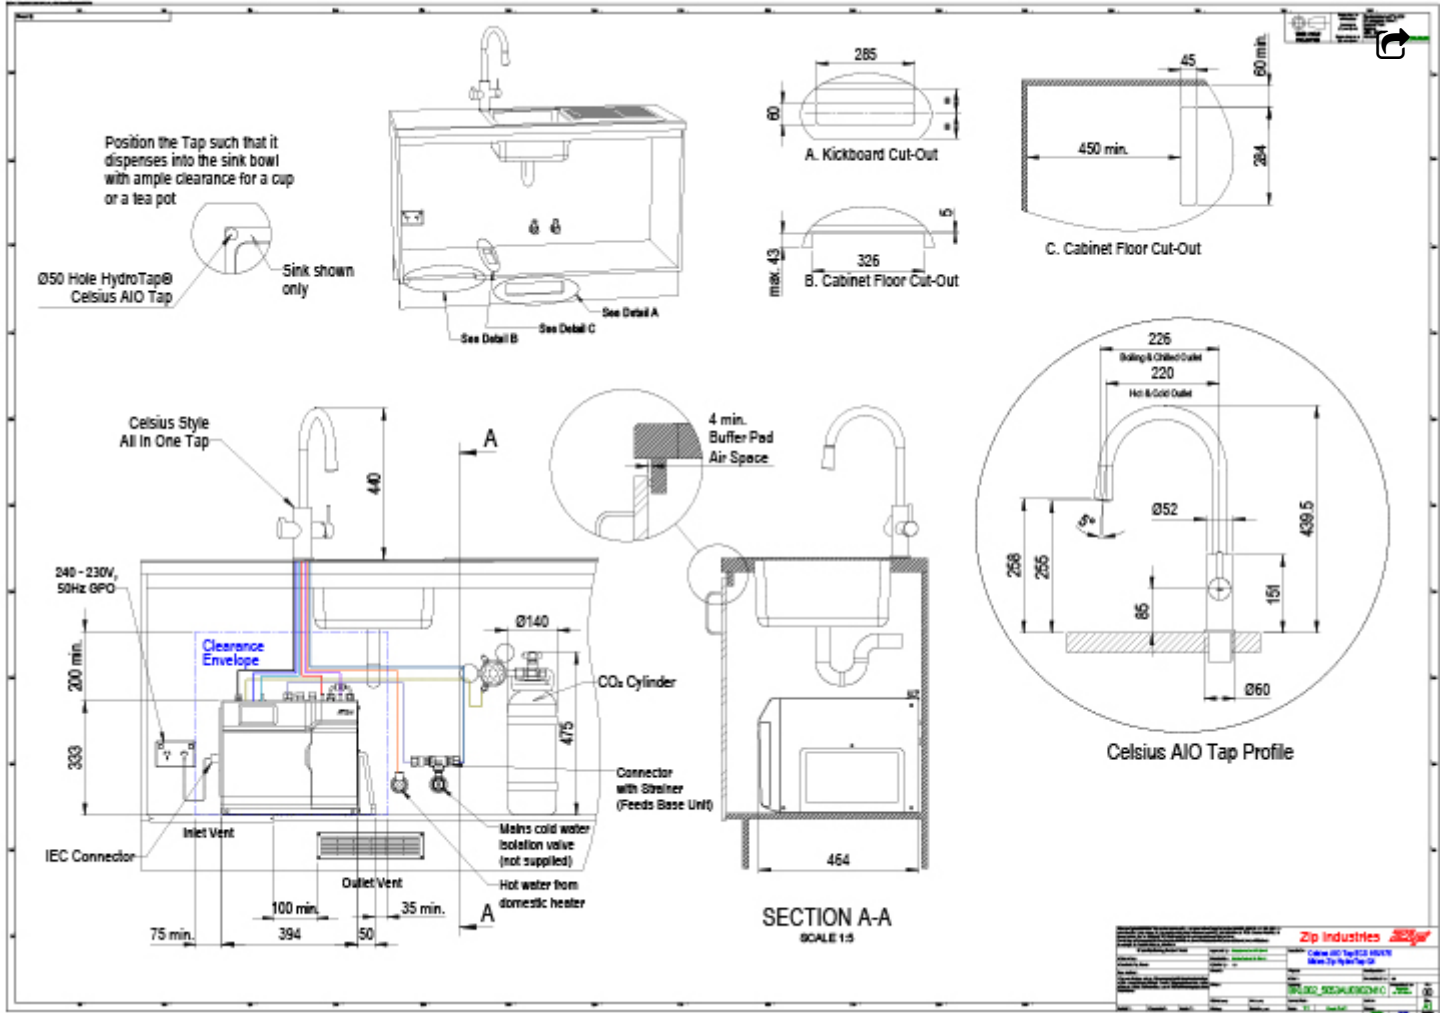

Manufacturing Code	5053AU0D4ZN1C
Capacity	Commercial
Disability Options	Unavailable
Boiling Cups per hour	160
Combined Chilled and Sparkling Cups per hour	175

Water Pressure	Min 250kPa - Max 700kPa
Water Connection	12.7mm BSP
Water Supply Requirements	Cold and Hot
Water Valves	Integrated 500kPa Pressure limiting valve and Dual Check Valve
Power Rating	2.125kW 220-240V 50/ 60Hz
Booster Power Rating	n/a
Power Supply	1 x 10Amp GPO
Dimensions	H333mm x W394mm x D464mm
Product Approvals	WaterMark, CE, RCM
Wels Rating	5 Star, 5.5 litres
Warranty	5 years (appliance warranty 36 months plus additional 24 months tank warranty)

Installation Requirements

1. Installation and connection of your Zip HydroTap must be carried out by a qualified person, observing national and local regulations.
2. You will require suitable mains electrical and drinking water connections, plus waste water drainage all within 1.5 metres of the product.
3. HydroTap is air-cooled so discrete cabinetry cut-outs are required for ventilation.
4. Installation on most bench tops is straightforward however some stone bench tops may require a specialised cutting service.
5. If you live in a hard water area, we recommend installation of a Zip scale filtration kit.
6. Installation by Zip Professional Service can be arranged with a phone call or through www.zipwater.com

Installation Detail

Tap Detail

CELSIUS AIO TAP - BCS
PROVIDE $\varnothing 50$ mm HOLE ON SINK OR
BENCHTOP TO INSTALL THIS TAP.
This Tap is intended for **MAINS** Set-Up

805105