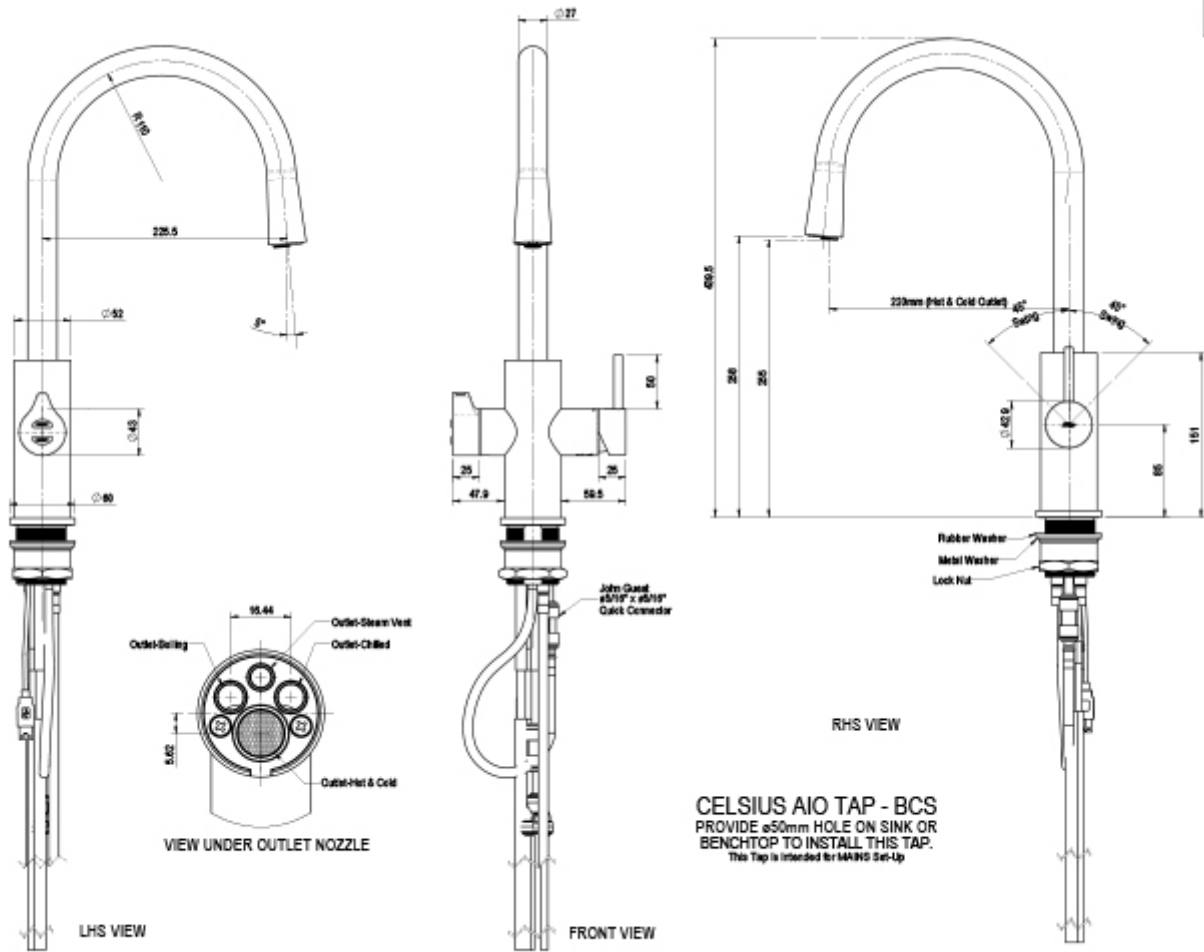

Manufacturing Code	5053AU0D4ZN1C
Capacity	Commercial
Disability Options	Unavailable
Boiling Cups per hour	160
Combined Chilled and Sparkling Cups per hour	175

Water Pressure	Min 250kPa - Max 700kPa
Water Connection	12.7mm BSP
Water Supply Requirements	Cold and Hot
Water Valves	Integrated 500kPa Pressure limiting valve and Dual Check Valve
Power Rating	2.125kW 220-240V 50/ 60Hz
Booster Power Rating	n/a
Power Supply	1 x 10Amp GPO
Dimensions	H333mm x W394mm x D464mm
Product Approvals	WaterMark, CE, RCM
Wels Rating	5 Star, 5.5 litres
Warranty	5 years (appliance warranty 36 months plus additional 24 months tank warranty)

Installation Requirements

1. Installation and connection of your Zip HydroTap must be carried out by a qualified person, observing national and local regulations.
2. You will require suitable mains electrical and drinking water connections, plus waste water drainage all within 1.5 metres of the product.
3. HydroTap is air-cooled so discrete cabinetry cut-outs are required for ventilation.
4. Installation on most bench tops is straightforward however some stone bench tops may require a specialised cutting service.
5. If you live in a hard water area, we recommend installation of a Zip scale filtration kit.
6. Installation by Zip Professional Service can be arranged with a phone call or through www.zipwater.com

Installation Detail

Tap Detail

CELSIUS AIO TAP - BCS
PROVIDE $\varnothing 50$ mm HOLE ON SINK OR
BENCHTOP TO INSTALL THIS TAP.
This Tap is intended for **MAINS** Set-Up

805105