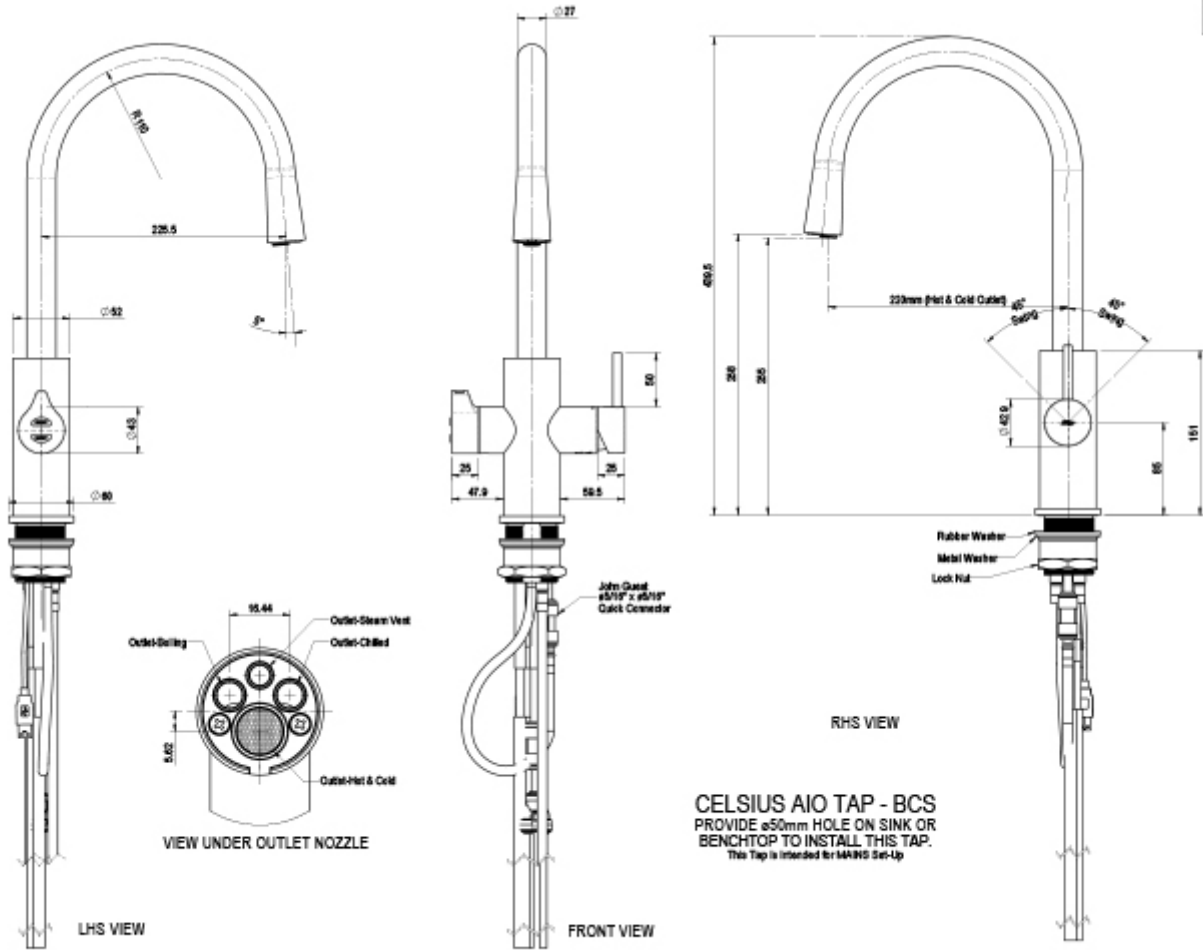

Water Supply Requirements Cold and Hot

Water Valves Integrated 500kPa Pressure limiting valve and Dual Check Valve

Power Rating 2.125kW 220-240V 50/ 60Hz

Booster Power Rating n/a

Power Supply 1 x 10Amp GPO

Dimensions H333mm x W394mm x D464mm

Product Approvals WaterMark, CE, RCM

Wels Rating 5 Star, 5.5 litres

Warranty 5 years (appliance warranty 36 months plus additional 24 months tank warranty)

Installation Requirements

1. Installation and connection of your Zip HydroTap must be carried out by a qualified person, observing national and local regulations.
2. You will require suitable mains electrical and drinking water connections, plus waste water drainage all within 1.5 metres of the product.
3. HydroTap is air-cooled so discrete cabinetry cut-outs are required for ventilation.
4. Installation on most bench tops is straightforward however some stone bench tops may require a specialised cutting service.
5. If you live in a hard water area, we recommend installation of a Zip scale filtration kit.
6. Installation by Zip Professional Service can be arranged with a phone call or through www.zipwater.com

Installation Detail

Tap Detail

CELSIUS AIO TAP - BCS
PROVIDE $\varnothing 50\text{mm}$ HOLE ON SINK OR
BENCHTOP TO INSTALL THIS TAP.
This Tap is intended for MAINS Set-Up.

805105