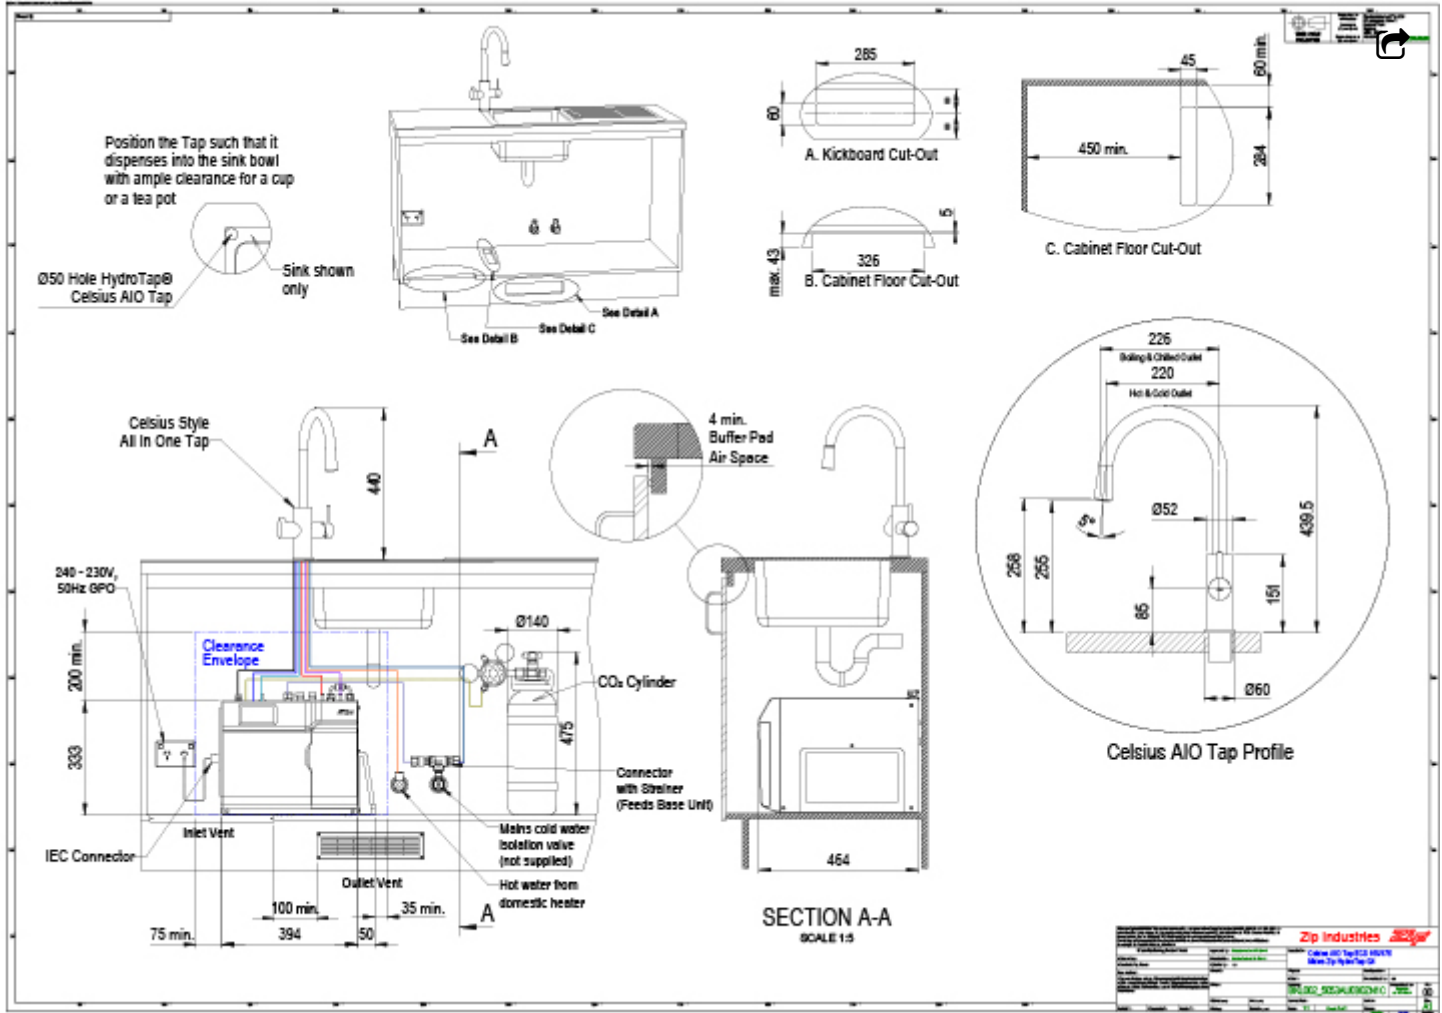

Water Supply Requirements Cold and Hot

Water Valves Integrated 500kPa Pressure limiting valve and Dual Check Valve

Power Rating 2.125kW 220-240V 50/ 60Hz

Booster Power Rating n/a

Power Supply 1 x 10Amp GPO

Dimensions H333mm x W394mm x D464mm

Product Approvals WaterMark, CE, RCM

Wels Rating 5 Star, 5.5 litres

Warranty 5 years (appliance warranty 36 months plus additional 24 months tank warranty)

Installation Requirements

1. Installation and connection of your Zip HydroTap must be carried out by a qualified person, observing national and local regulations.
2. You will require suitable mains electrical and drinking water connections, plus waste water drainage all within 1.5 metres of the product.
3. HydroTap is air-cooled so discrete cabinetry cut-outs are required for ventilation.
4. Installation on most bench tops is straightforward however some stone bench tops may require a specialised cutting service.
5. If you live in a hard water area, we recommend installation of a Zip scale filtration kit.
6. Installation by Zip Professional Service can be arranged with a phone call or through www.zipwater.com

Installation Detail

Tap Detail

CELSIUS AIO TAP - BCS
PROVIDE $\varnothing 50\text{mm}$ HOLE ON SINK OR
BENCHTOP TO INSTALL THIS TAP.
This Tap is intended for MAINS Set-Up.

805105