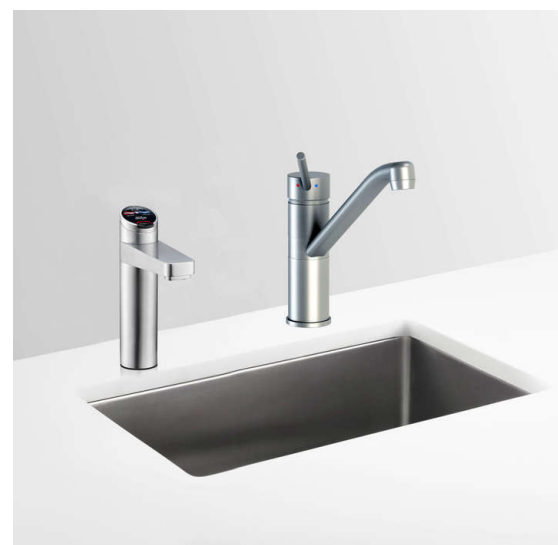

# ZIP HYDROTAP ELITE 5IN1 BCSHA 240/175 CLASSIC MIXER

Order Code HT4776Z1

Zip HydroTap Design Range 5 in 1 Boiling, Chilled, Sparkling, Filtered water plus Hot and Cold washing up water from two separate taps. The appliance features a single under bench command centre including full colour interactive touch screen display with pin code protection, 2 boiling water safety modes, 2 energy saving modes, 0.2 micron water filtration and a refillable CO2 cylinder.

Manufacturing Code	5353AU0E4CN1C
Capacity	Commercial
Disability Options	Unavailable
Boiling Cups per hour	240
Combined Chilled and Sparkling Cups per hour	175

<b>Tap</b>	Zip HydroTap Design Range ELITE Tap (Brushed Chrome)
<b>Water Pressure</b>	Min 250kPa - Max 700kPa
<b>Water Connection</b>	12.7mm BSP
<b>Water Supply Requirements</b>	Cold
<b>Water Valves</b>	Integrated 500kPa Pressure limiting valve and Dual Check Valve
<b>Power Rating</b>	2.3kW 220-240V 50/ 60Hz
<b>Booster Power Rating</b>	Zip HydroTap Booster 2.2kW 220-240V 50/ 60Hz
<b>Power Supply</b>	2 x 10Amp GPO's (or 1 x 10Amp Double GPO)
<b>Dimensions</b>	H333mm x W394mm x D464mm
<b>Product Approvals</b>	WaterMark, CE, RCM, ARC
<b>WELS Rating</b>	6 Star, 3.0 litres
<b>Warranty</b>	5 years (appliance warranty 36 months plus additional 24 months tank warranty)