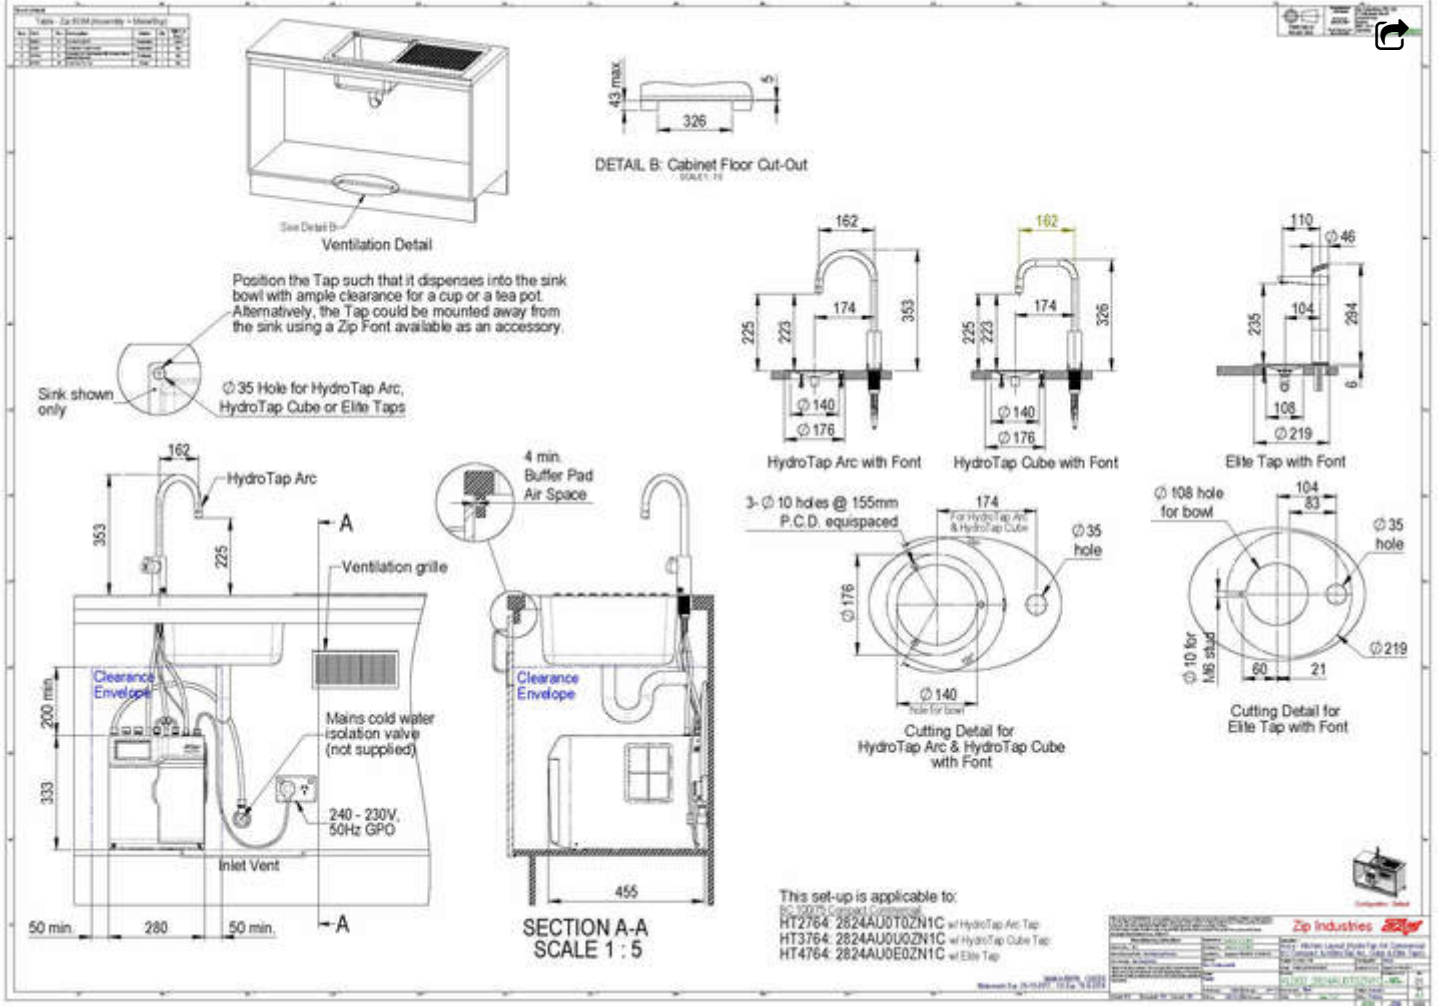

Tap Detail

This set-up is applicable to:
HT2764: 2624AU0T0Z1C w/ HydroTap Arc Tap
HT3764: 2624AU0U0Z1C w/ HydroTap Cube Tap
HT4764: 2624AU0E0Z1C w/ Elite Tap