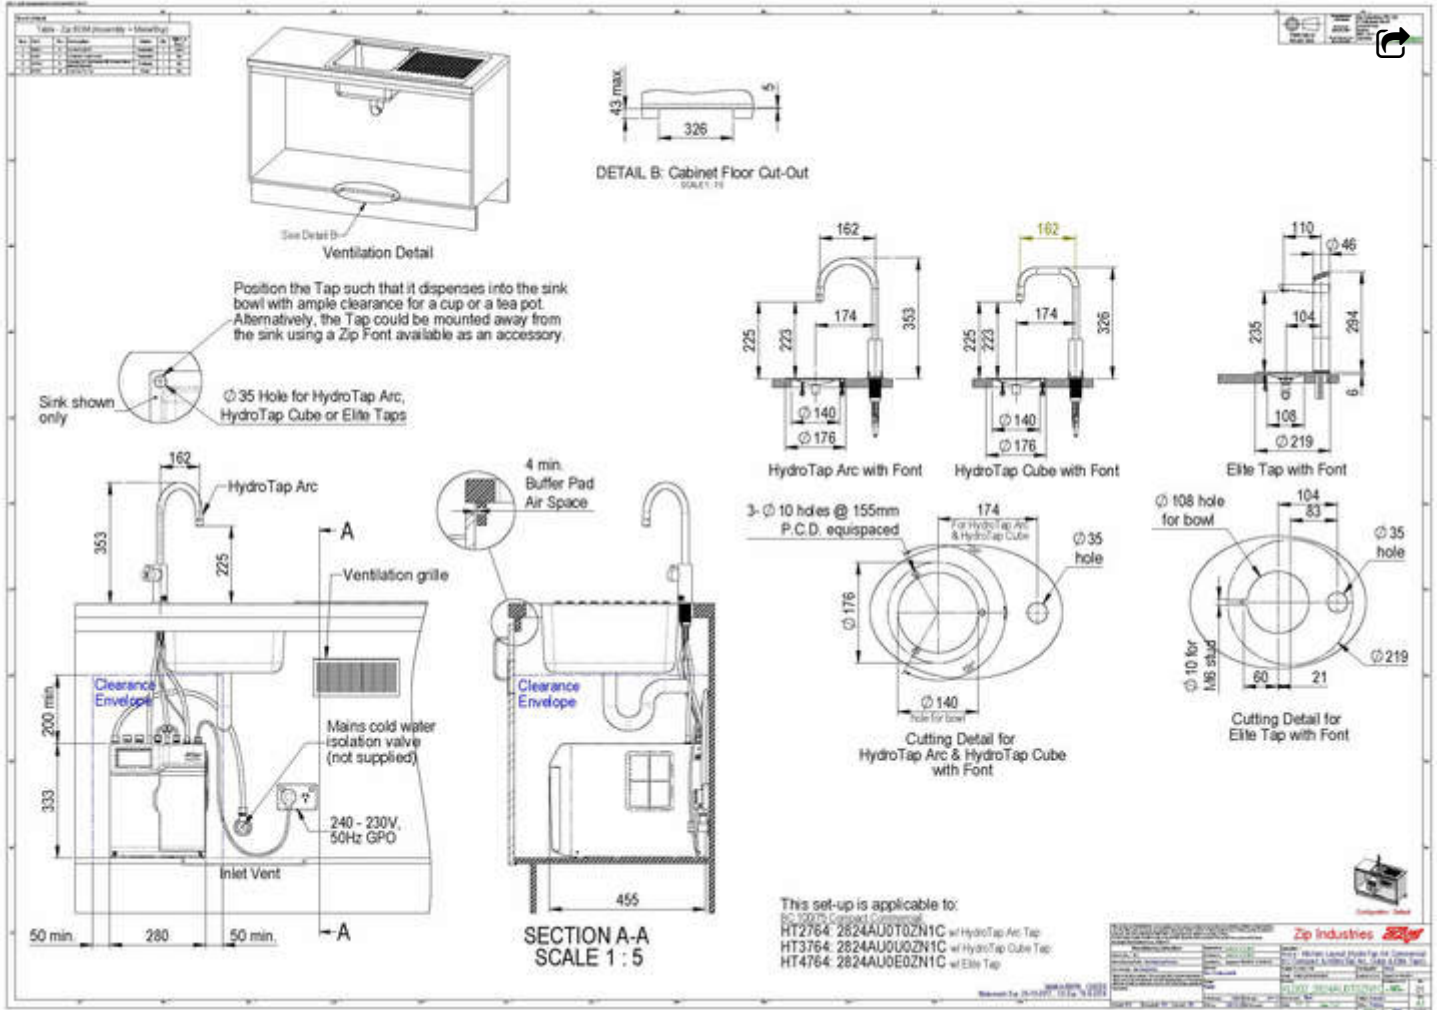

1. Installation and connection of your Zip HydroTap must be carried out by a qualified person, observing national and local regulations.
2. You will require suitable mains electrical and drinking water connections, plus waste water drainage all within 1.5 metres of the product.
3. HydroTap is air-cooled so discrete cabinetry cut-outs are required for ventilation.
4. Installation on most bench tops is straightforward however some stone bench tops may require a specialised cutting service.
5. If you live in a hard water area, we recommend installation of a Zip scale filtration kit.
6. Installation by Zip Professional Service can be arranged with a phone call or through www.zipwater.com"

Installation Detail