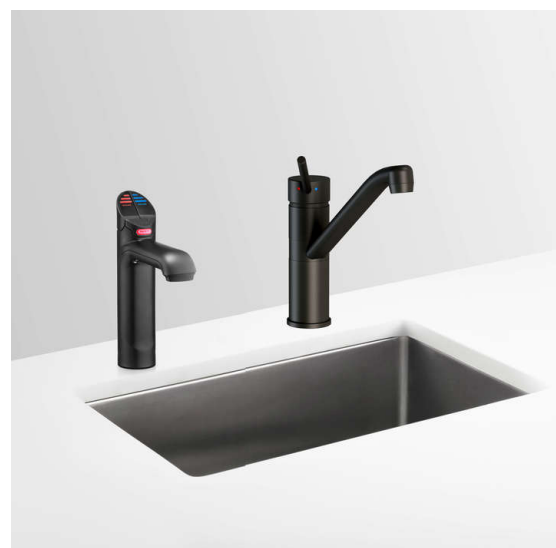

# ZIP HYDROTAP G4 4IN1 BCHA 240/175 CLASSIC MIXER

Order Code HT1724Z3

Zip HydroTap 4 in 1 Boiling, Chilled, Filtered drinking water plus Hot and Cold washing up water from two separate taps. The appliance features a single under bench command centre including full colour interactive touch screen display with pin code protection, 2 boiling water safety modes, 3 energy saving modes including sensor activated "sleep when its dark" and 0.2 micron water filtration.

Manufacturing Code	5361AU0H0CN1C
Capacity	Commercial
Disability Options	Unavailable
Boiling Cups per hour	240
Chilled Cups per hour	175

<b>Tap</b>	Zip HydroTap CLASSIC Tap (Matte Black)
<b>Water Pressure</b>	Min 250kPa - Max 700kPa
<b>Water Connection</b>	12.7mm BSP
<b>Water Supply Requirements</b>	Cold
<b>Water Valves</b>	Integrated 500kPa Pressure limiting valve and Dual Check Valve
<b>Power Rating</b>	2.2kW 220-240V 50/ 60Hz
<b>Booster Power Rating</b>	Zip HydroTap Booster 2.2kW 220-240V 50/ 60Hz
<b>Power Supply</b>	2 x 10Amp GPO's (or 1 x 10Amp Double GPO)
<b>Dimensions</b>	H333mm x W394mm x D464mm
<b>Product Approvals</b>	WaterMark, CE, RCM, ARC
<b>Wels Rating</b>	6 Star, 3.0 litres
<b>Warranty</b>	5 years (appliance warranty 36 months plus additional 24 months tank warranty)