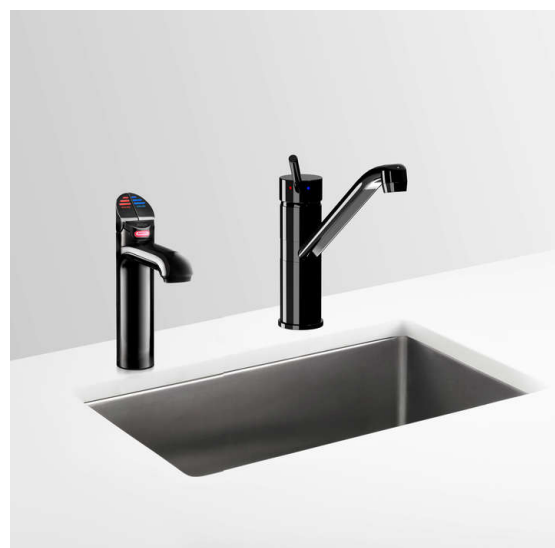

ZIP HYDROTAP G4 4IN1 BCHA 240/175 CLASSIC MIXER

Order Code HT1724Z2

Zip HydroTap 4 in 1 Boiling, Chilled, Filtered drinking water plus Hot and Cold washing up water from two separate taps. The appliance features a single under bench command centre including full colour interactive touch screen display with pin code protection, 2 boiling water safety modes, 3 energy saving modes including sensor activated "sleep when its dark" and 0.2 micron water filtration.

Manufacturing Code	5361AU0H0CN1C
Capacity	Commercial
Disability Options	Unavailable
Boiling Cups per hour	240
Chilled Cups per hour	175

Tap Zip HydroTap CLASSIC Tap (Gloss Black)

Water Pressure Min 250kPa - Max 700kPa

Power Supply 2 x 10Amp GPO's (or 1 x 10Amp Double GPO)

Dimensions H333mm x W394mm x D464mm

Product Approvals WaterMark, CE, RCM, ARC

Wels Rating 6 Star, 3.0 litres

Warranty 5 years (appliance warranty 36 months plus additional 24 months tank warranty)