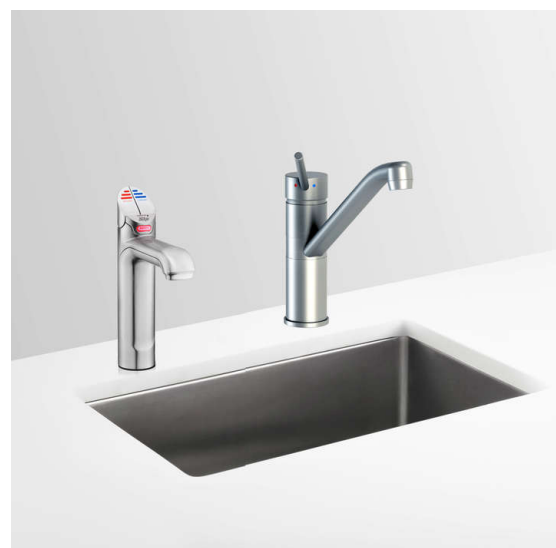

ZIP HYDROTAP G4 4IN1 BCHA 240/175 CLASSIC MIXER

Order Code HT1724Z1

Zip HydroTap 4 in 1 Boiling, Chilled, Filtered drinking water plus Hot and Cold washing up water from two separate taps. The appliance features a single under bench command centre including full colour interactive touch screen display with pin code protection, 2 boiling water safety modes, 3 energy saving modes including sensor activated "sleep when its dark" and 0.2 micron water filtration.

Manufacturing Code	5361AU0H0CN1C
Capacity	Commercial
Disability Options	Unavailable
Boiling Cups per hour	240
Chilled Cups per hour	175

Tap	Zip HydroTap CLASSIC Tap (Brushed Chrome)
Water Pressure	Min 250kPa - Max 700kPa
Water Connection	12.7mm BSP
Water Supply Requirements	Cold
Water Valves	Integrated 500kPa Pressure limiting valve and Dual Check Valve
Power Rating	2.2kW 220-240V 50/ 60Hz
Booster Power Rating	Zip HydroTap Booster 2.2kW 220-240V 50/ 60Hz
Power Supply	2 x 10Amp GPO's (or 1 x 10Amp Double GPO)
Dimensions	H333mm x W394mm x D464mm
Product Approvals	WaterMark, CE, RCM, ARC
Wels Rating	6 Star, 3.0 litres
Warranty	5 years (appliance warranty 36 months plus additional 24 months tank warranty)