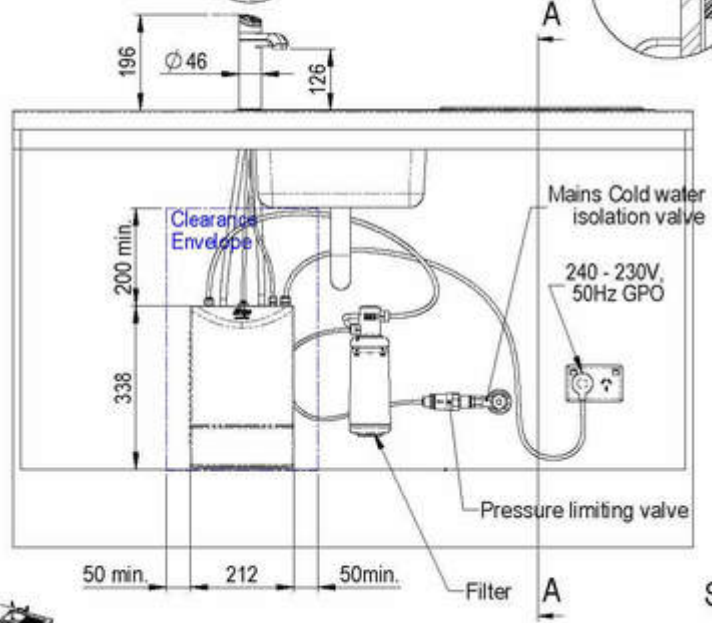

SECTION A-A SCALE 1 : 5