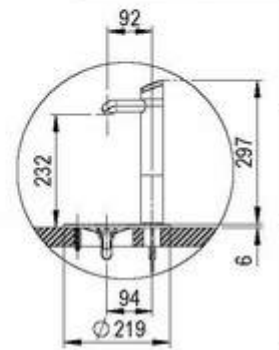

REVISIONS				
No	Rev	Description	By	Iss
1	1	Initial Issue	Zip	1/1/2018
2	2	Minor Revisions	Zip	1/1/2018
3	3	Minor Revisions	Zip	1/1/2018
4	4	Minor Revisions	Zip	1/1/2018

⚠ Position the Tap such that it dispenses into the sink bowl with ample clearance for a cup or a tea pot. Alternatively, the Tap could be mounted away from the sink using a Zip Font available as an accessory.

DETAIL FONT SCALE 1 : 5