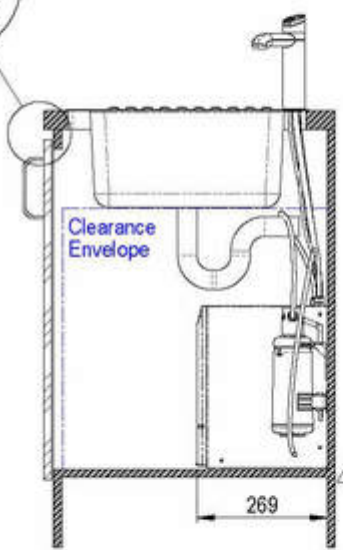

SECTION A-A SCALE 1 : 5