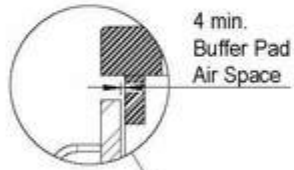

REVISIONS				
No	Rev	Description	By	Iss
1	1	Initial Issue	Zip	1/1/2018
2	2	Minor Revisions	Zip	1/1/2018
3	3	Minor Revisions	Zip	1/1/2018
4	4	Minor Revisions	Zip	1/1/2018

⚠ Position the Tap such that it dispenses into the sink bowl with ample clearance for a cup or a tea pot. Alternatively, the Tap could be mounted away from the sink using a Zip Font available as an accessory.

DETAIL FONT SCALE 1 : 5