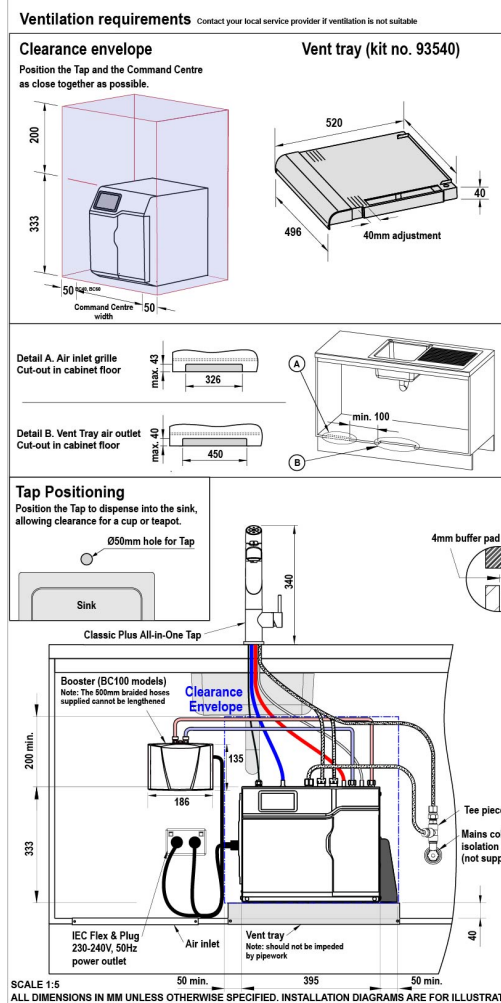

Water Supply Requirements Cold

Water Valves Integrated 500kPa Pressure limiting valve and Dual Check Valve

Power Rating 2.1kW 220-240V 50Hz

Power Supply 1 x 10 Amp socket outlet

Dimensions W395mm x D464mm x H333mm

Product Approvals

WaterMark, RCM, ARC

Wels Rating

5 Star, 5 litres

Warranty

5 years (appliance warranty 36 months plus additional 24 months tank warranty)

Installation Requirements

1. Installation and connection of your Zip HydroTap must be carried out by a qualified person, observing national and local regulations. 2. You will require suitable mains electrical and drinking water connections, plus waste water drainage all within 1.5 metres of the product. 3. HydroTap is air-cooled so discrete cabinetry cut-outs are required for ventilation. 4. Installation on most bench tops is straightforward however some stone bench tops may require a specialised cutting service. 5. If you live in a hard water area, we recommend installation of a Zip scale filtration kit. 6. Installation by Zip Professional Service can be arranged with a phone call or through www.zipwater.com

Installation Detail

EKL2 HydroTap G5 v1.00 02.21 BC40 BC60

HydroTap Tap options

HydroTap G5
BC40 H, BC60 H, BC100 H

shown with Classic Plus All-in-One Tap (Vented)