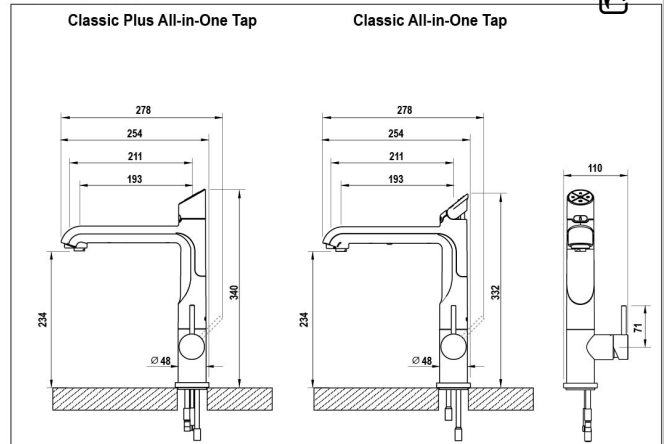

Water Supply Requirements Cold

Water Valves Integrated 500kPa Pressure limiting valve and Dual Check Valve

Power Rating 2.1kW 220-240V 50Hz

Power Supply 1 x 10 Amp socket outlet

Dimensions W395mm x D464mm x H333mm

Product Approvals

WaterMark, RCM, ARC

Wels Rating

5 Star, 5 litres

Warranty

5 years (appliance warranty 36 months plus additional 24 months tank warranty)

Installation Requirements

1. Installation and connection of your Zip HydroTap must be carried out by a qualified person, observing national and local regulations. 2. You will require suitable mains electrical and drinking water connections, plus waste water drainage all within 1.5 metres of the product. 3. HydroTap is air-cooled so discrete cabinetry cut-outs are required for ventilation. 4. Installation on most bench tops is straightforward however some stone bench tops may require a specialised cutting service. 5. If you live in a hard water area, we recommend installation of a Zip scale filtration kit. 6. Installation by Zip Professional Service can be arranged with a phone call or through www.zipwater.com

Installation Detail

EKL2 HydroTap G5 v1.00 02.21 BC40 BC60

HydroTap Tap options

HydroTap G5
BC40 H, BC60 H, BC100 H

shown with Classic Plus All-in-One Tap (Vented)