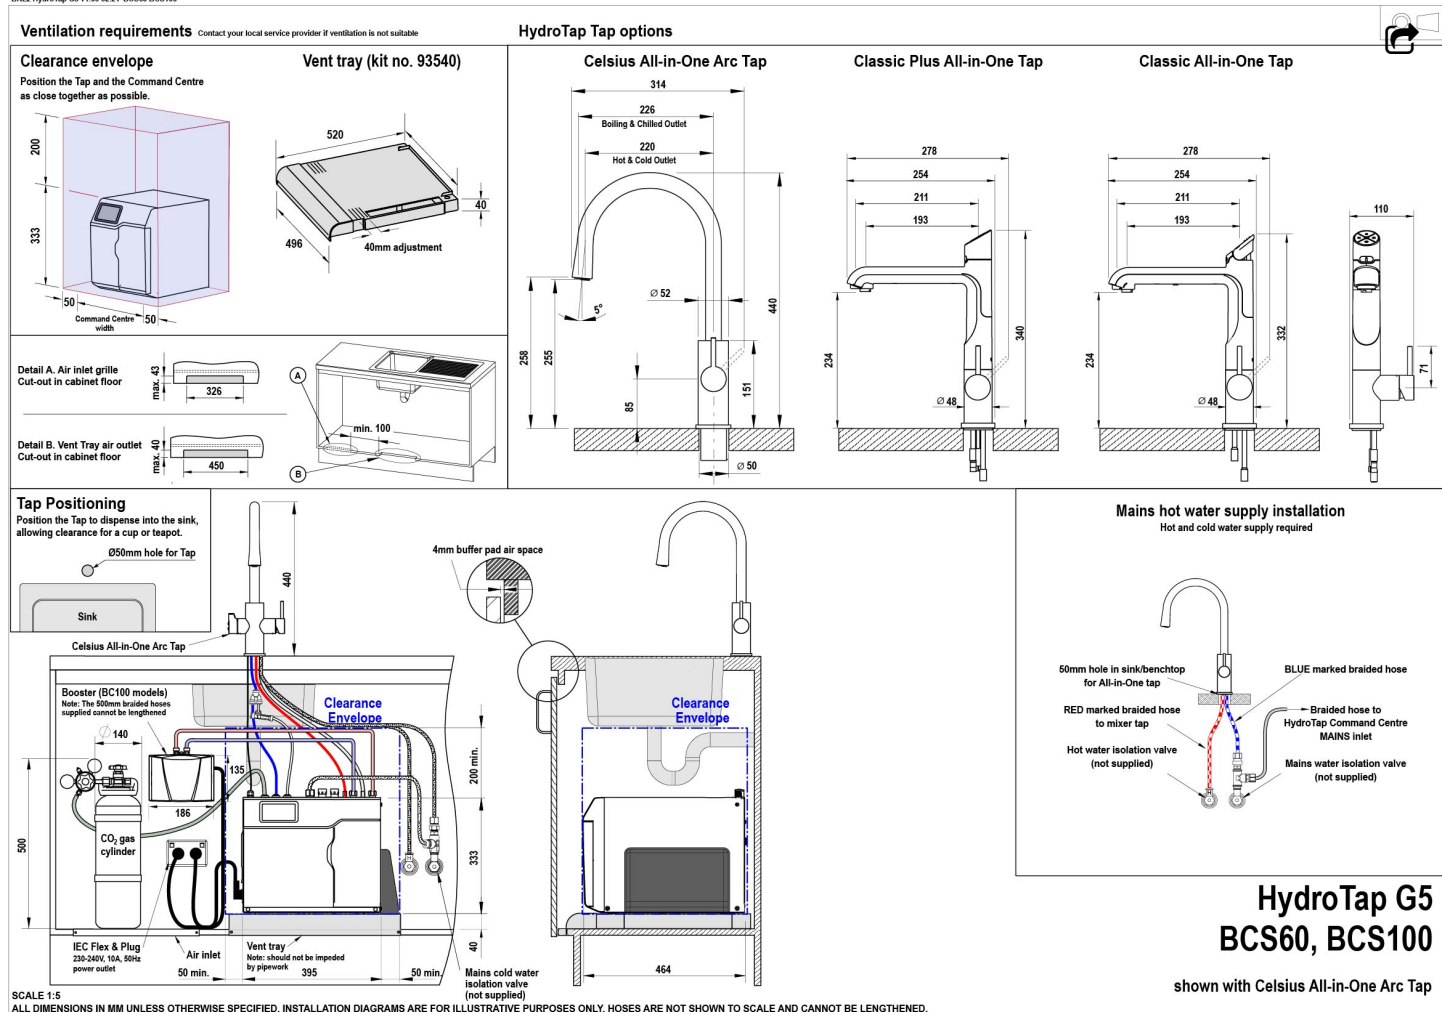

Water Connection 1/2" BSP (G1/2)

Water Supply Requirements Cold and Hot

Water Valves Integrated 500kPa Pressure limiting valve and Dual Check Valve

Power Rating 2.15kW 220-240V 50Hz

Booster Power Rating	Zip HydroTap Booster 2.2kW 220-240V 50/60Hz
Power Supply	2 x 10 Amp socket outlets
Dimensions	W395mm x D464mm x H333mm
Product Approvals	WaterMark, RCM, ARC
Wels Rating	5 Star, 5.5 litres
Warranty	5 years (appliance warranty 36 months plus additional 24 months tank warranty)

Installation Requirements

1. Installation and connection of your Zip HydroTap must be carried out by a qualified person, observing national and local regulations. 2. You will require suitable mains electrical and drinking water connections, plus waste water drainage all within 1.5 metres of the product. 3. HydroTap is air-cooled so discrete cabinetry cut-outs are required for ventilation. 4. Installation on most bench tops is straightforward however some stone bench tops may require a specialised cutting service. 5. If you live in a hard water area, we recommend installation of a Zip scale filtration kit. 6. Installation by Zip Professional Service can be arranged with a phone call or through www.zipwater.com

Installation Detail

EKL2 HydroTap G5 v1.00 02.21 BCS60 BCS100

Tap Detail

805105