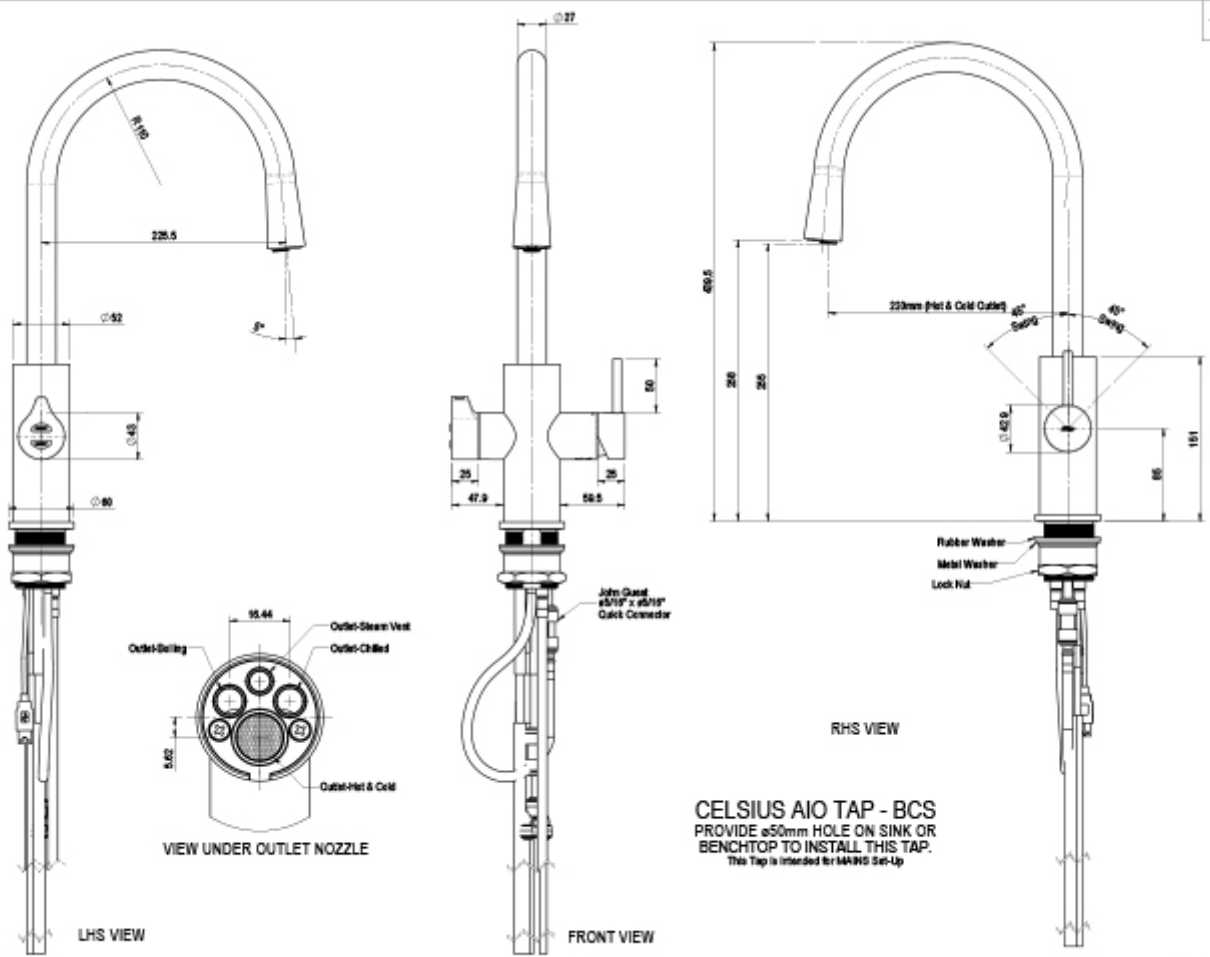

Water Connection 1/2" BSP (G1/2)

Water Supply Requirements Cold and Hot

Water Valves Integrated 500kPa Pressure limiting valve and Dual Check Valve

Power Rating 2.15kW 220-240V 50Hz

Booster Power Rating	Zip HydroTap Booster 2.2kW 220-240V 50/60Hz
Power Supply	2 x 10 Amp socket outlets
Dimensions	W395mm x D464mm x H333mm
Product Approvals	WaterMark, RCM, ARC
Wels Rating	5 Star, 5.5 litres
Warranty	5 years (appliance warranty 36 months plus additional 24 months tank warranty)

Installation Requirements

1. Installation and connection of your Zip HydroTap must be carried out by a qualified person, observing national and local regulations. 2. You will require suitable mains electrical and drinking water connections, plus waste water drainage all within 1.5 metres of the product. 3. HydroTap is air-cooled so discrete cabinetry cut-outs are required for ventilation. 4. Installation on most bench tops is straightforward however some stone bench tops may require a specialised cutting service. 5. If you live in a hard water area, we recommend installation of a Zip scale filtration kit. 6. Installation by Zip Professional Service can be arranged with a phone call or through www.zipwater.com

Installation Detail

EKL2 HydroTap G5 v1.00 02.21 BCS60 BCS100

Tap Detail

805105