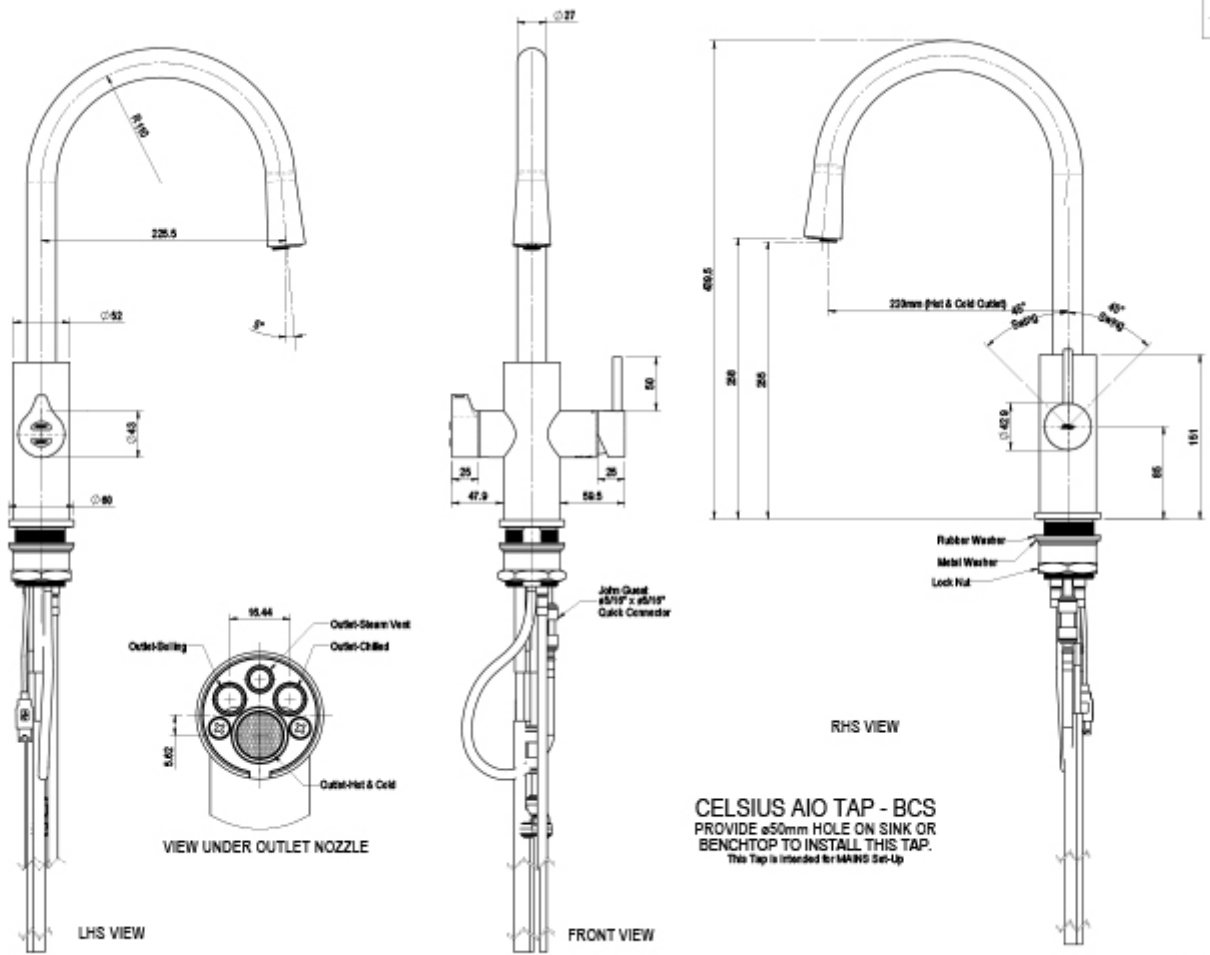

Water Connection 1/2" BSP (G1/2)

Water Supply Requirements Cold and Hot

Water Valves Integrated 500kPa Pressure limiting valve and Dual Check Valve

Power Rating 2.15kW 220-240V 50Hz

Booster Power Rating	Zip HydroTap Booster 2.2kW 220-240V 50/60Hz
Power Supply	2 x 10 Amp socket outlets
Dimensions	W395mm x D464mm x H333mm
Product Approvals	WaterMark, RCM, ARC
Wels Rating	5 Star, 5.5 litres
Warranty	5 years (appliance warranty 36 months plus additional 24 months tank warranty)

Installation Requirements

1. Installation and connection of your Zip HydroTap must be carried out by a qualified person, observing national and local regulations. 2. You will require suitable mains electrical and drinking water connections, plus waste water drainage all within 1.5 metres of the product. 3. HydroTap is air-cooled so discrete cabinetry cut-outs are required for ventilation. 4. Installation on most bench tops is straightforward however some stone bench tops may require a specialised cutting service. 5. If you live in a hard water area, we recommend installation of a Zip scale filtration kit. 6. Installation by Zip Professional Service can be arranged with a phone call or through www.zipwater.com

Installation Detail

EKL2 HydroTap G5 v1.00 02.21 BCS60 BCS100

Tap Detail

805105