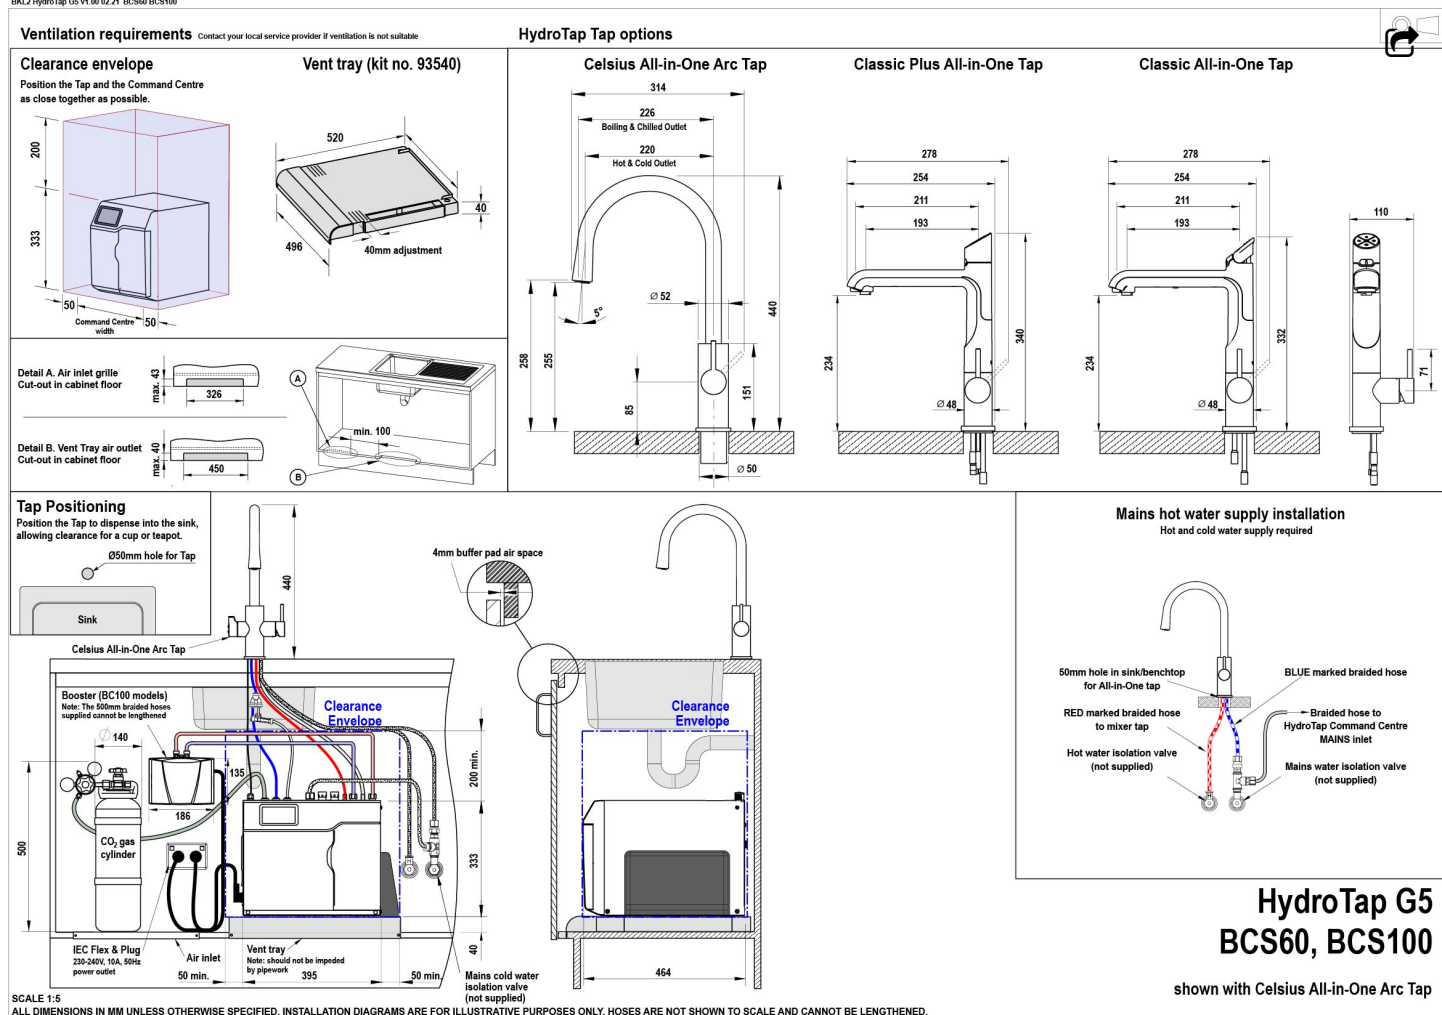

Water Connection 1/2" BSP (G1/2)

Water Supply Requirements Cold and Hot

Water Valves Integrated 500kPa Pressure limiting valve and Dual Check Valve

Power Rating 2.15kW 220-240V 50Hz

Booster Power Rating	Zip HydroTap Booster 2.2kW 220-240V 50/60Hz
Power Supply	2 x 10 Amp socket outlets
Dimensions	W395mm x D464mm x H333mm
Product Approvals	WaterMark, RCM, ARC
Wels Rating	5 Star, 5.5 litres
Warranty	5 years (appliance warranty 36 months plus additional 24 months tank warranty)

Installation Requirements

1. Installation and connection of your Zip HydroTap must be carried out by a qualified person, observing national and local regulations. 2. You will require suitable mains electrical and drinking water connections, plus waste water drainage all within 1.5 metres of the product. 3. HydroTap is air-cooled so discrete cabinetry cut-outs are required for ventilation. 4. Installation on most bench tops is straightforward however some stone bench tops may require a specialised cutting service. 5. If you live in a hard water area, we recommend installation of a Zip scale filtration kit. 6. Installation by Zip Professional Service can be arranged with a phone call or through www.zipwater.com

Installation Detail

EKL2 HydroTap G5 v1.00 02.21 BCS60 BCS100

Tap Detail

805105