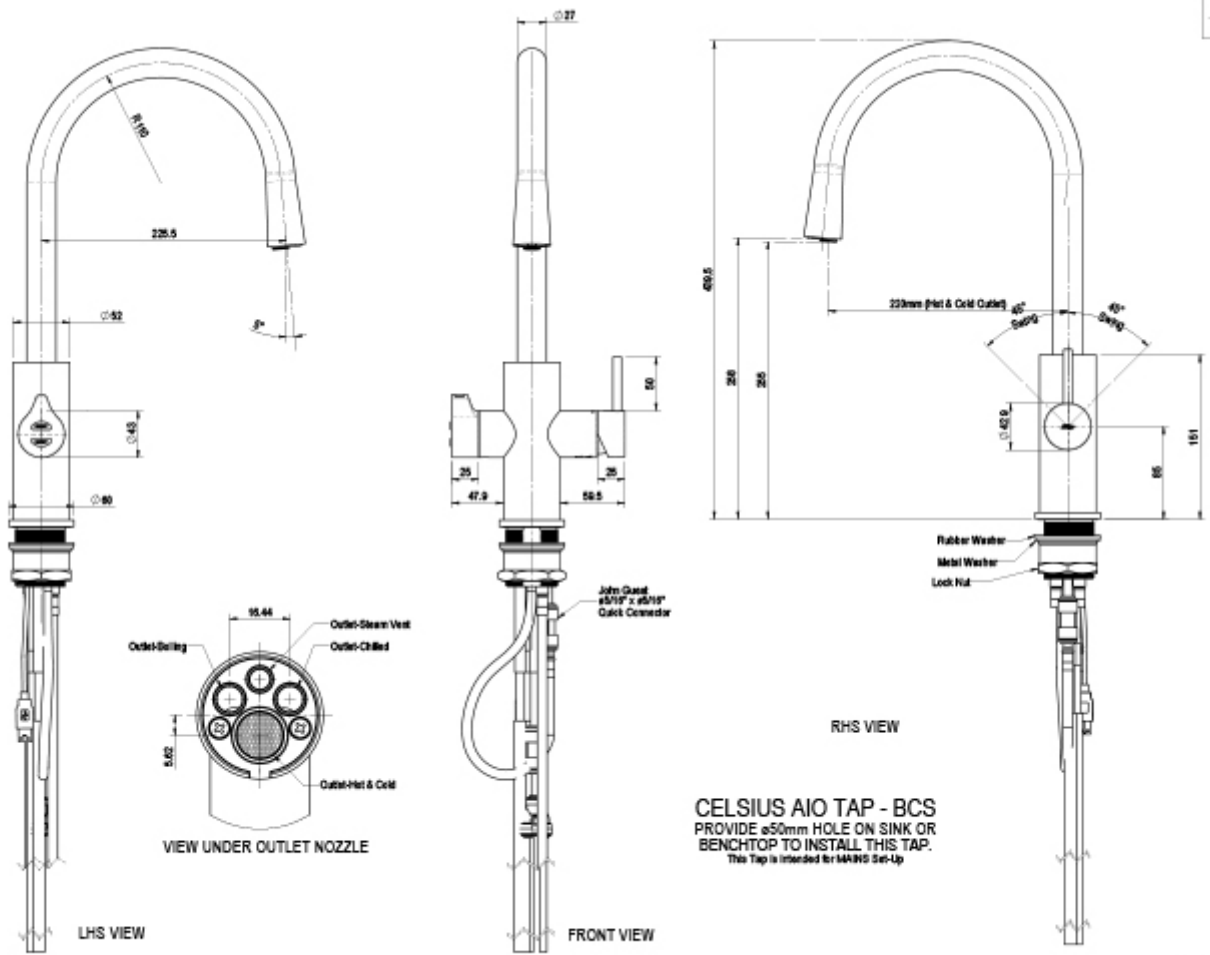

Water Connection 1/2" BSP (G1/2)

Water Supply Requirements Cold and Hot

Water Valves Integrated 500kPa Pressure limiting valve and Dual Check Valve

Power Rating 2.15kW 220-240V 50Hz

Power Supply	1 x 10 Amp socket outlet
Dimensions	W395mm x D464mm x H333mm
Product Approvals	WaterMark, RCM, ARC
Wels Rating	5 Star, 5.5 litres
Warranty	5 years (appliance warranty 36 months plus additional 24 months tank warranty)

Installation Requirements

1. Installation and connection of your Zip HydroTap must be carried out by a qualified person, observing national and local regulations. 2. You will require suitable mains electrical and drinking water connections, plus waste water drainage all within 1.5 metres of the product. 3. HydroTap is air-cooled so discrete cabinetry cut-outs are required for ventilation. 4. Installation on most bench tops is straightforward however some stone bench tops may require a specialised cutting service. 5. If you live in a hard water area, we recommend installation of a Zip scale filtration kit. 6. Installation by Zip Professional Service can be arranged with a phone call or through www.zipwater.com

Installation Detail

EKL2 HydroTap G5 v1.00 02.21 BCS60 BCS100

Tap Detail

805105