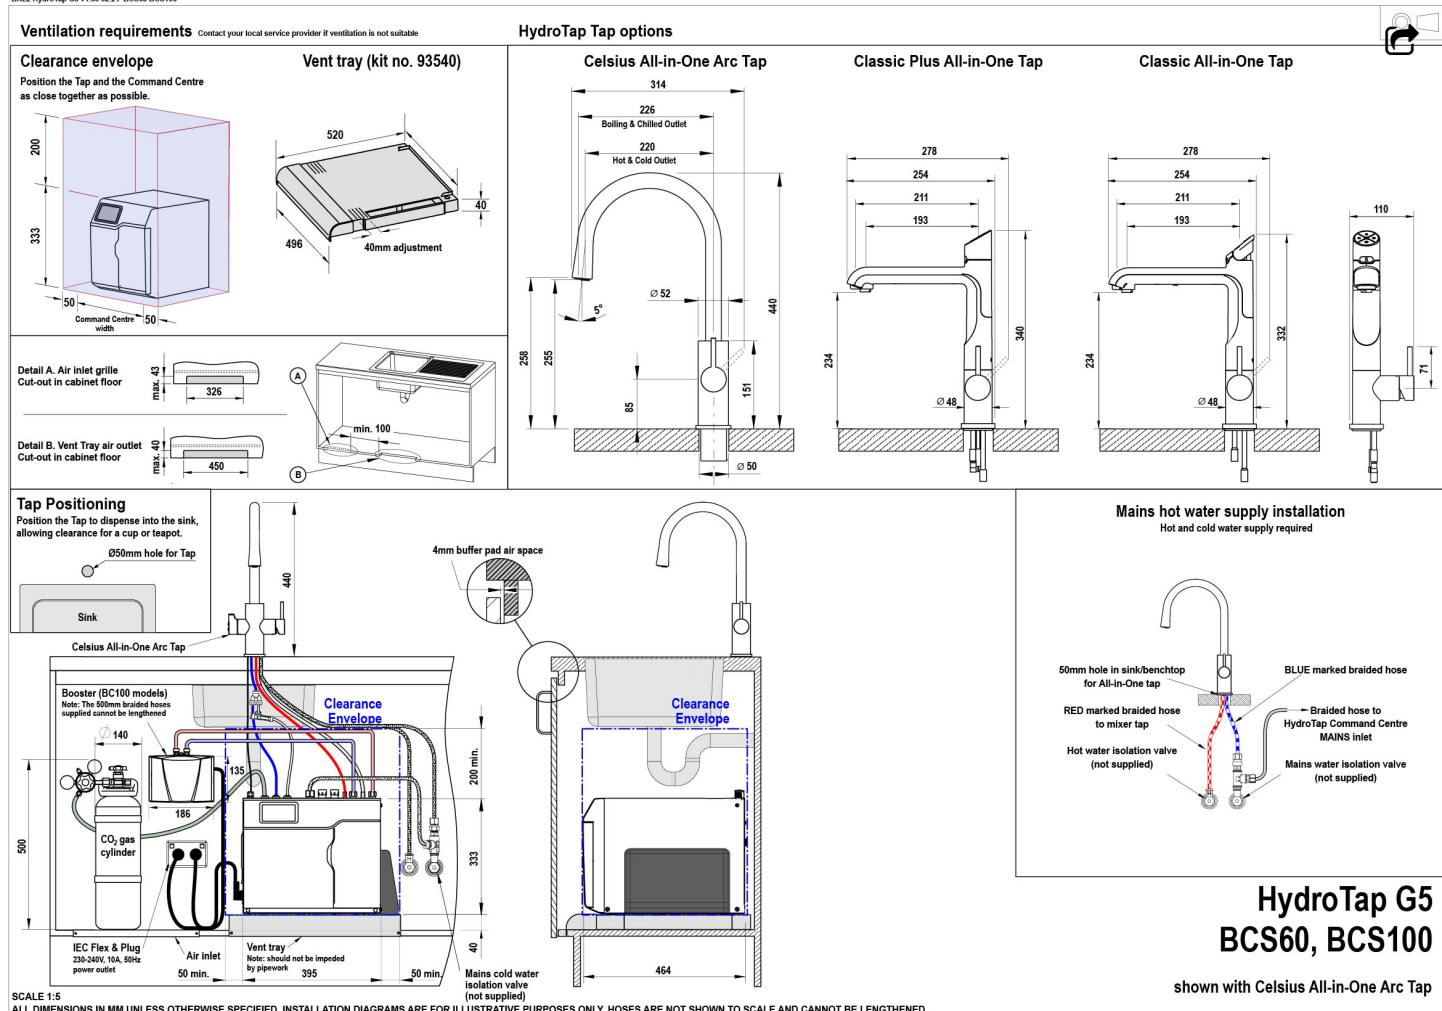

Water Connection 1/2" BSP (G1/2)

Water Supply Requirements Cold and Hot

Water Valves Integrated 500kPa Pressure limiting valve and Dual Check Valve

Power Rating 2.15kW 220-240V 50Hz

Power Supply	1 x 10 Amp socket outlet
Dimensions	W395mm x D464mm x H333mm
Product Approvals	WaterMark, RCM, ARC
Wels Rating	5 Star, 5.5 litres
Warranty	5 years (appliance warranty 36 months plus additional 24 months tank warranty)

Installation Requirements

1. Installation and connection of your Zip HydroTap must be carried out by a qualified person, observing national and local regulations. 2. You will require suitable mains electrical and drinking water connections, plus waste water drainage all within 1.5 metres of the product. 3. HydroTap is air-cooled so discrete cabinetry cut-outs are required for ventilation. 4. Installation on most bench tops is straightforward however some stone bench tops may require a specialised cutting service. 5. If you live in a hard water area, we recommend installation of a Zip scale filtration kit. 6. Installation by Zip Professional Service can be arranged with a phone call or through www.zipwater.com

Installation Detail

EKL2 HydroTap G5 v1.00 02.21 BCS60 BCS100

Tap Detail

805105