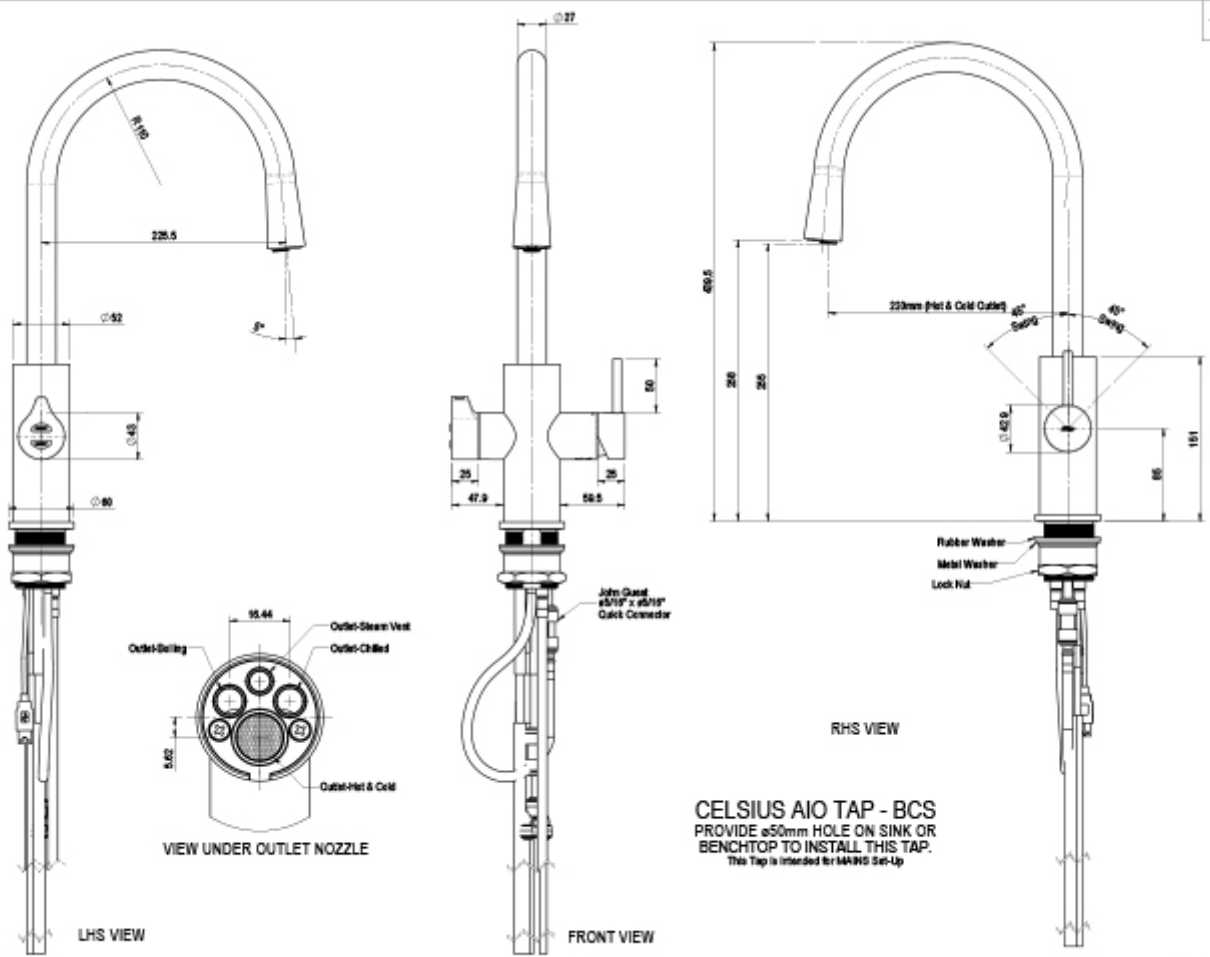

Water Connection 1/2" BSP (G1/2)

Water Supply Requirements Cold and Hot

Water Valves Integrated 500kPa Pressure limiting valve and Dual Check Valve

Power Rating 1.96kW 220-240V 50Hz

Power Supply 1 x 10 Amp socket outlet

<b>Dimensions</b>	W339mm x D460mm x H333mm
<b>Product Approvals</b>	WaterMark, RCM, ARC
<b>Wels Rating</b>	5 Star, 5.5 litres
<b>Warranty</b>	5 years (appliance warranty 36 months plus additional 24 months tank warranty)

## Installation Requirements

1. Installation and connection of your Zip HydroTap must be carried out by a qualified person, observing national and local regulations. 2. You will require suitable mains electrical and drinking water connections, plus waste water drainage all within 1.5 metres of the product. 3. HydroTap is air-cooled so discrete cabinetry cut-outs are required for ventilation. 4. Installation on most bench tops is straightforward however some stone bench tops may require a specialised cutting service. 5. If you live in a hard water area, we recommend installation of a Zip scale filtration kit. 6. Installation by Zip Professional Service can be arranged with a phone call or through [www.zipwater.com](http://www.zipwater.com)

## Installation Detail

BKL2 HydroTap G5 v1.00 02.21 BCS BCS20

Tap Detail

805105