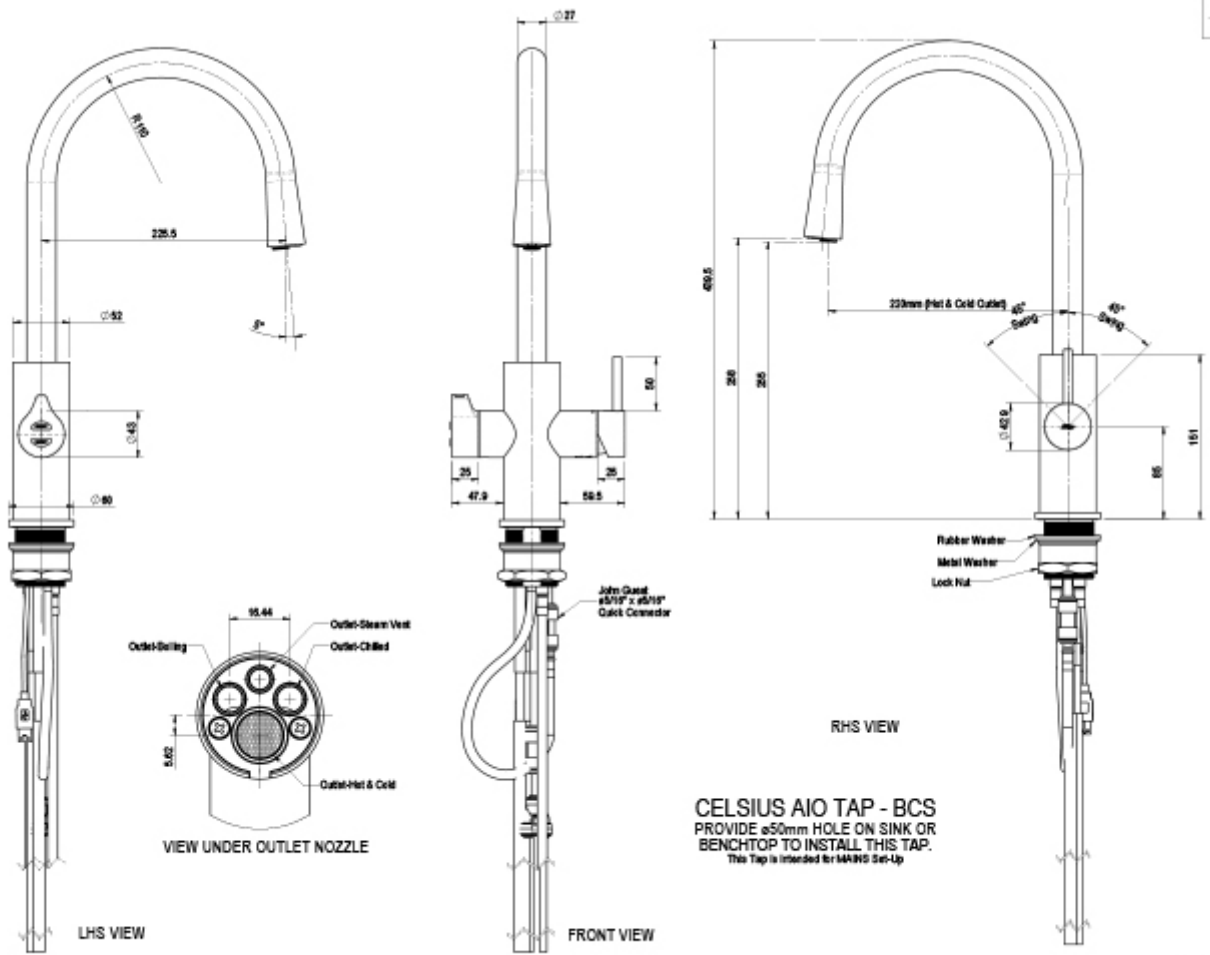

Water Connection 1/2" BSP (G1/2)

Water Supply Requirements Cold and Hot

Water Valves Integrated 500kPa Pressure limiting valve and Dual Check Valve

Power Rating 1.96kW 220-240V 50Hz

Power Supply 1 x 10 Amp socket outlet

Dimensions	W339mm x D460mm x H333mm
Product Approvals	WaterMark, RCM, ARC
Wels Rating	5 Star, 5.5 litres
Warranty	5 years (appliance warranty 36 months plus additional 24 months tank warranty)

Installation Requirements

1. Installation and connection of your Zip HydroTap must be carried out by a qualified person, observing national and local regulations. 2. You will require suitable mains electrical and drinking water connections, plus waste water drainage all within 1.5 metres of the product. 3. HydroTap is air-cooled so discrete cabinetry cut-outs are required for ventilation. 4. Installation on most bench tops is straightforward however some stone bench tops may require a specialised cutting service. 5. If you live in a hard water area, we recommend installation of a Zip scale filtration kit. 6. Installation by Zip Professional Service can be arranged with a phone call or through www.zipwater.com

Installation Detail

BKL2 HydroTap G5 v1.00 02.21 BCS BCS20

Tap Detail

CELSIUS AIO TAP - BCS
 PROVIDE ø50mm HOLE ON SINK OR
 BENCHTOP TO INSTALL THIS TAP.
 This Tap is intended for MAINS Set-Up

805105