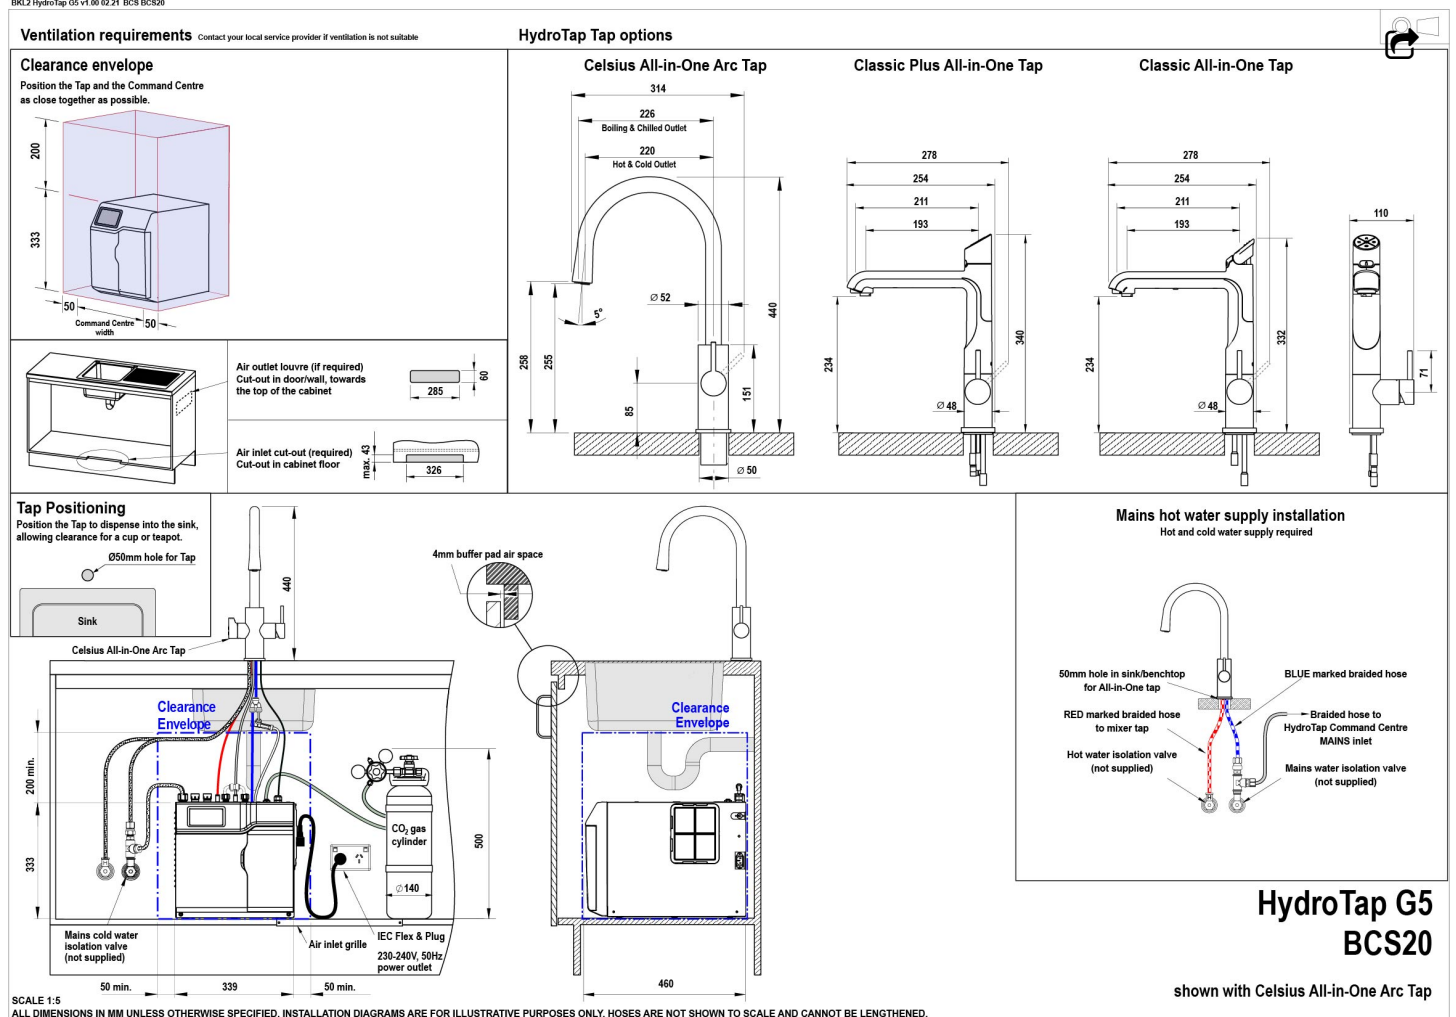

Water Connection 1/2" BSP (G1/2)

Water Supply Requirements Cold and Hot

Water Valves Integrated 500kPa Pressure limiting valve and Dual Check Valve

Power Rating 1.96kW 220-240V 50Hz

Power Supply 1 x 10 Amp socket outlet

Dimensions	W339mm x D460mm x H333mm
Product Approvals	WaterMark, RCM, ARC
Wels Rating	5 Star, 5.5 litres
Warranty	5 years (appliance warranty 36 months plus additional 24 months tank warranty)

Installation Requirements

1. Installation and connection of your Zip HydroTap must be carried out by a qualified person, observing national and local regulations. 2. You will require suitable mains electrical and drinking water connections, plus waste water drainage all within 1.5 metres of the product. 3. HydroTap is air-cooled so discrete cabinetry cut-outs are required for ventilation. 4. Installation on most bench tops is straightforward however some stone bench tops may require a specialised cutting service. 5. If you live in a hard water area, we recommend installation of a Zip scale filtration kit. 6. Installation by Zip Professional Service can be arranged with a phone call or through www.zipwater.com

Installation Detail

BKL2 HydroTap G5 v1.00 02.21 BCS BCS20

Tap Detail

CELSIUS AIO TAP - BCS
 PROVIDE ø50mm HOLE ON SINK OR
 BENCHTOP TO INSTALL THIS TAP.
 This Tap is intended for MAINS Set-Up

805105