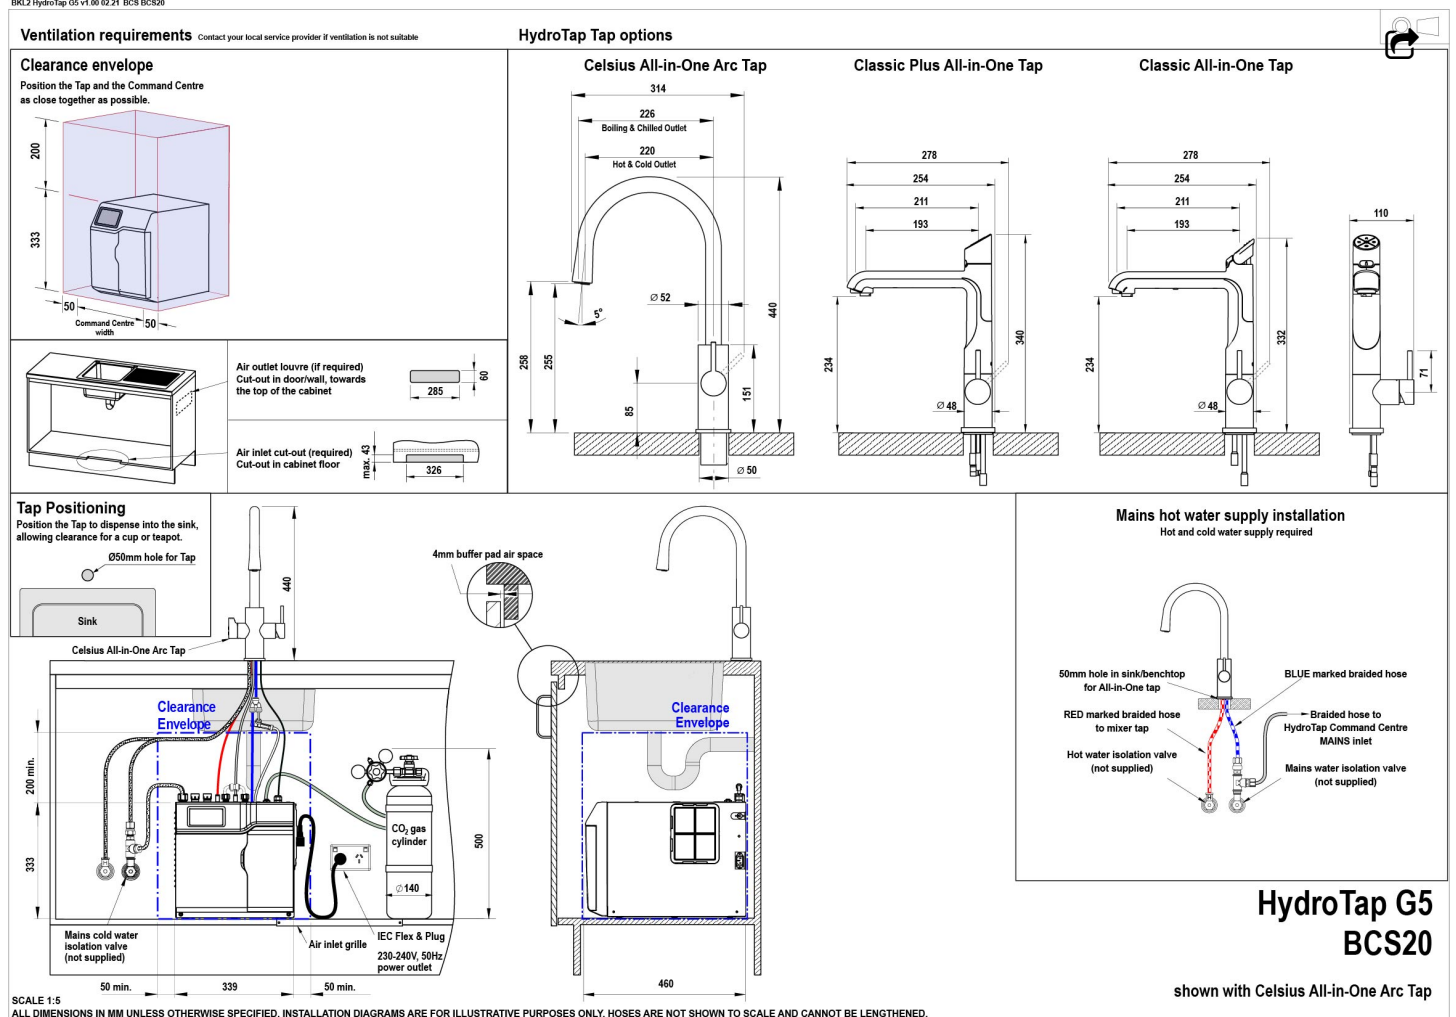

Dimensions	W339mm x D460mm x H333mm
Product Approvals	WaterMark, RCM, ARC
Wels Rating	5 Star, 5.5 litres
Warranty	5 years (appliance warranty 36 months plus additional 24 months tank warranty)

Installation Requirements

1. Installation and connection of your Zip HydroTap must be carried out by a qualified person, observing national and local regulations. 2. You will require suitable mains electrical and drinking water connections, plus waste water drainage all within 1.5 metres of the product. 3. HydroTap is air-cooled so discrete cabinetry cut-outs are required for ventilation. 4. Installation on most bench tops is straightforward however some stone bench tops may require a specialised cutting service. 5. If you live in a hard water area, we recommend installation of a Zip scale filtration kit. 6. Installation by Zip Professional Service can be arranged with a phone call or through www.zipwater.com

Installation Detail

BKL2 HydroTap G5 v1.00 02.21 BCS BCS20