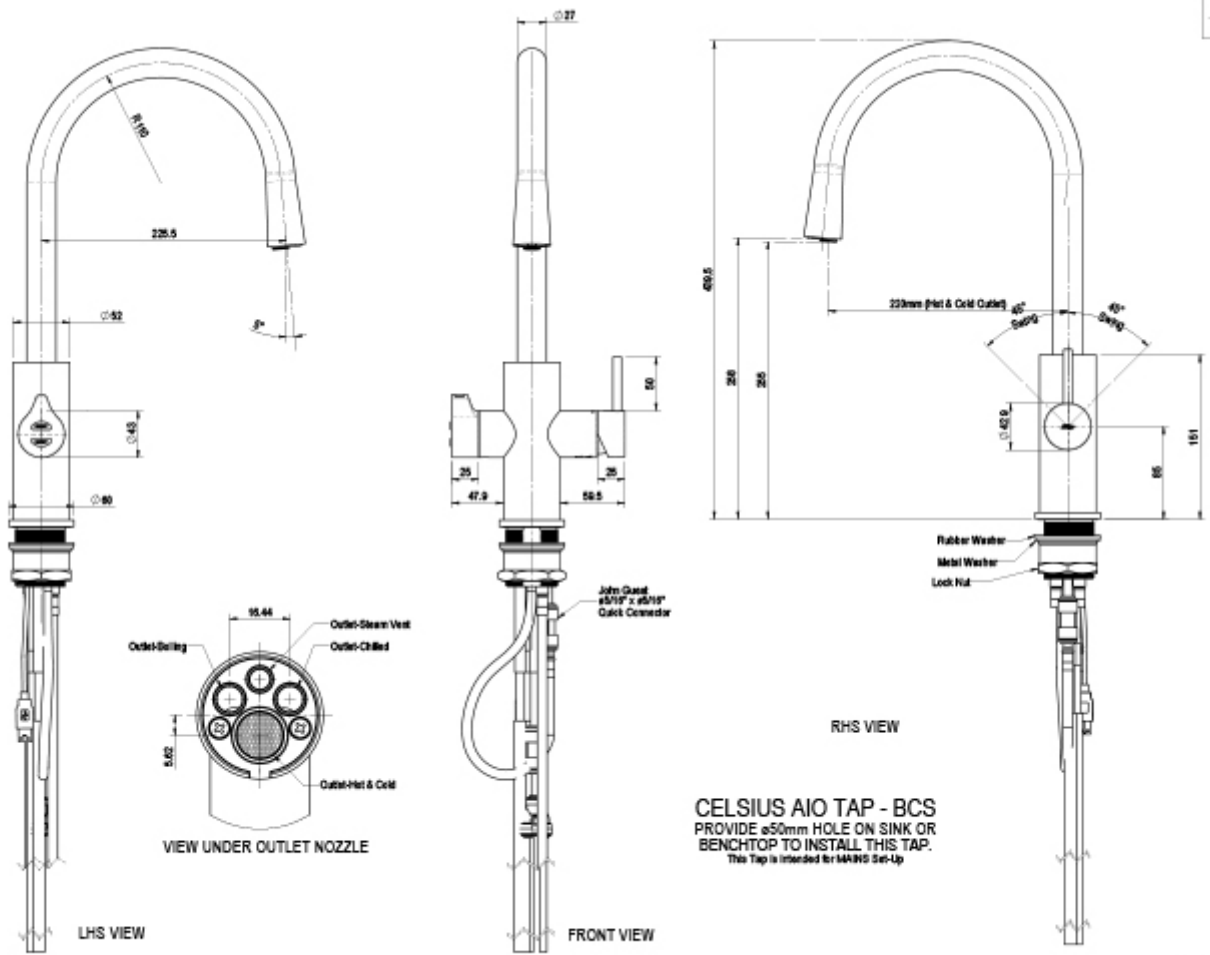

Water Connection 1/2" BSP (G1/2)

Water Supply Requirements Cold and Hot

Water Valves Integrated 500kPa Pressure limiting valve and Dual Check Valve

Power Rating 1.96kW 220-240V 50Hz

Power Supply 1 x 10 Amp socket outlet

Dimensions	W339mm x D460mm x H333mm
Product Approvals	WaterMark, RCM, ARC
Wels Rating	5 Star, 5.5 litres
Warranty	5 years (appliance warranty 36 months plus additional 24 months tank warranty)

Installation Requirements

1. Installation and connection of your Zip HydroTap must be carried out by a qualified person, observing national and local regulations. 2. You will require suitable mains electrical and drinking water connections, plus waste water drainage all within 1.5 metres of the product. 3. HydroTap is air-cooled so discrete cabinetry cut-outs are required for ventilation. 4. Installation on most bench tops is straightforward however some stone bench tops may require a specialised cutting service. 5. If you live in a hard water area, we recommend installation of a Zip scale filtration kit. 6. Installation by Zip Professional Service can be arranged with a phone call or through www.zipwater.com

Installation Detail

BKL2 HydroTap G5 v1.00 02.21 BCS BCS20

Tap Detail

805105