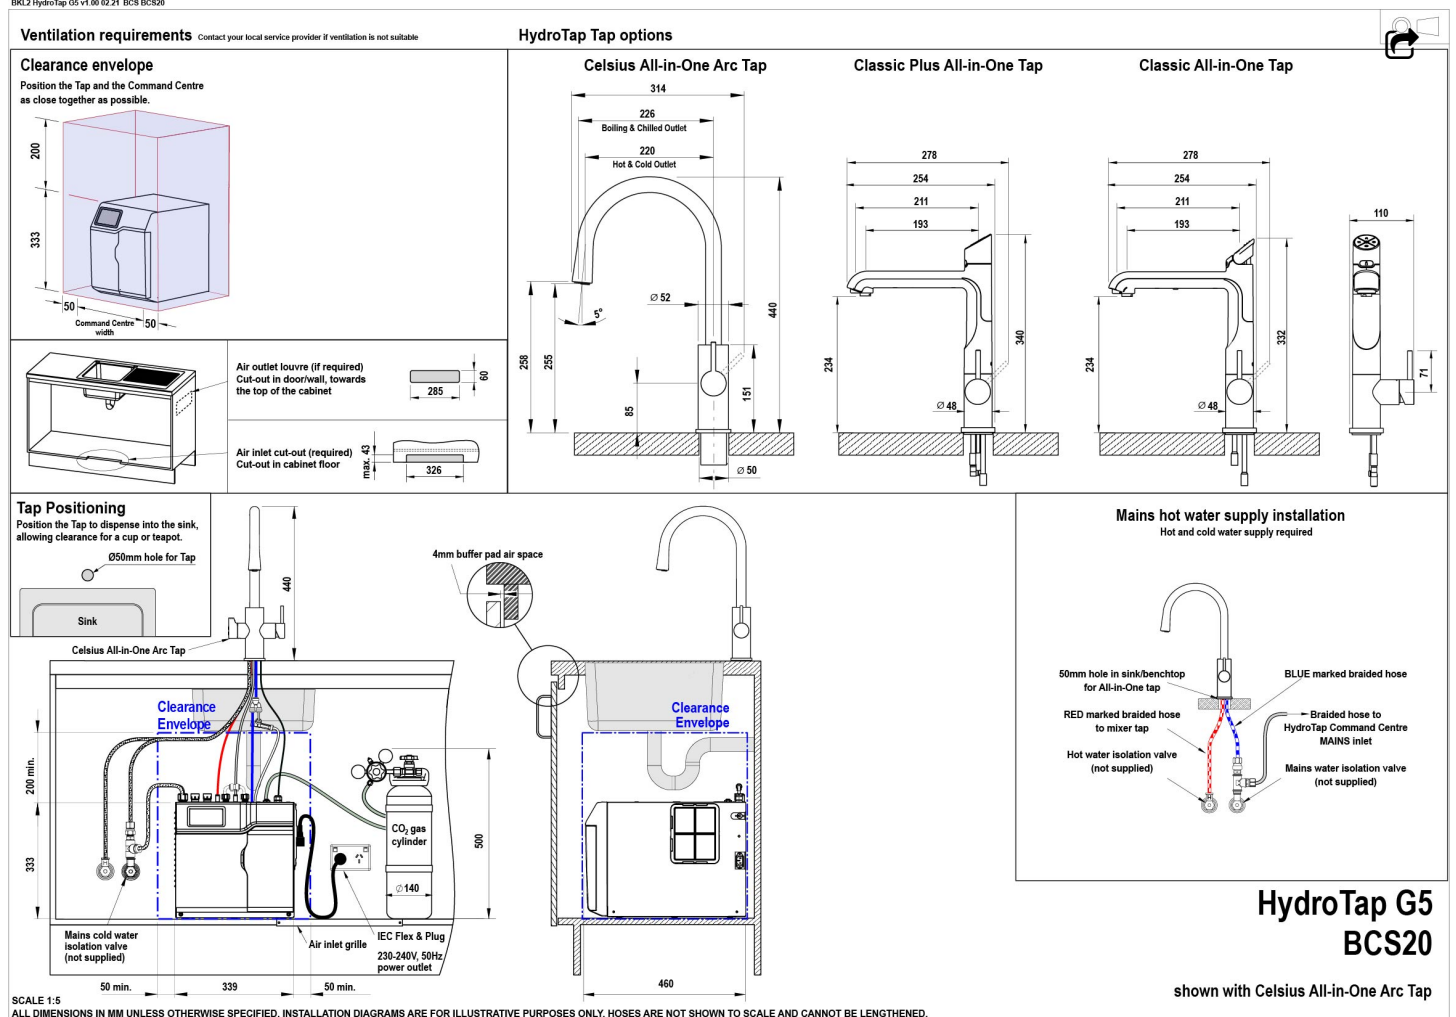

Water Connection 1/2" BSP (G1/2)

Water Supply Requirements Cold and Hot

Water Valves Integrated 500kPa Pressure limiting valve and Dual Check Valve

Power Rating 1.96kW 220-240V 50Hz

Power Supply 1 x 10 Amp socket outlet

<b>Dimensions</b>	W339mm x D460mm x H333mm
<b>Product Approvals</b>	WaterMark, RCM, ARC
<b>Wels Rating</b>	5 Star, 5.5 litres
<b>Warranty</b>	5 years (appliance warranty 36 months plus additional 24 months tank warranty)

## Installation Requirements

1. Installation and connection of your Zip HydroTap must be carried out by a qualified person, observing national and local regulations. 2. You will require suitable mains electrical and drinking water connections, plus waste water drainage all within 1.5 metres of the product. 3. HydroTap is air-cooled so discrete cabinetry cut-outs are required for ventilation. 4. Installation on most bench tops is straightforward however some stone bench tops may require a specialised cutting service. 5. If you live in a hard water area, we recommend installation of a Zip scale filtration kit. 6. Installation by Zip Professional Service can be arranged with a phone call or through [www.zipwater.com](http://www.zipwater.com)

## Installation Detail

BKL2 HydroTap G5 v1.00 02.21 BCS BCS20

Tap Detail

**CELSIUS AIO TAP - BCS**  
 PROVIDE ø50mm HOLE ON SINK OR BENCHTOP TO INSTALL THIS TAP.  
 This Tap is intended for MAINS Set-Up

805105