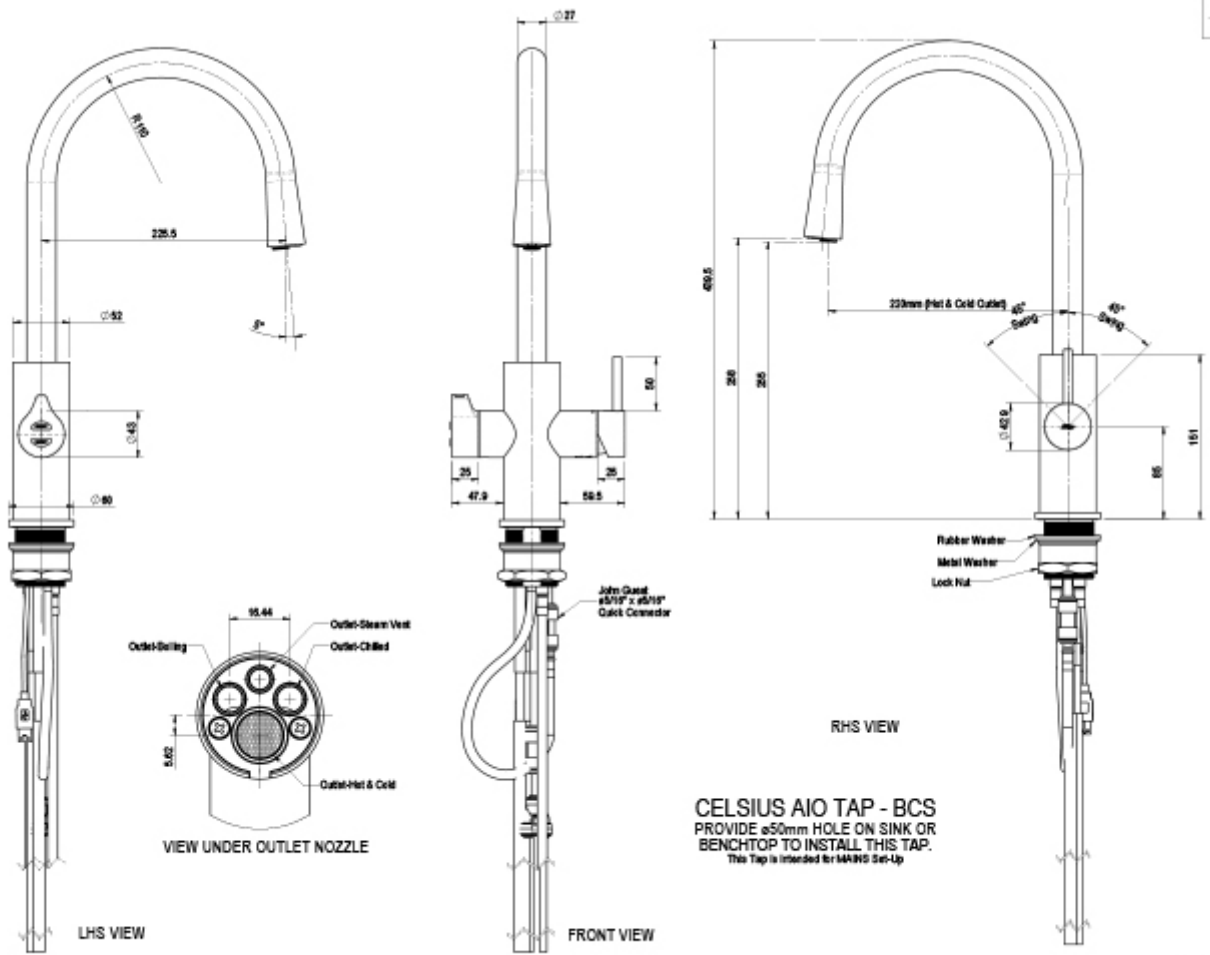

Water Connection 1/2" BSP (G1/2)

Water Supply Requirements Cold and Hot

Water Valves Integrated 500kPa Pressure limiting valve and Dual Check Valve

Power Rating 1.96kW 220-240V 50Hz

Power Supply 1 x 10 Amp socket outlet

<b>Dimensions</b>	W339mm x D460mm x H333mm
<b>Product Approvals</b>	WaterMark, RCM, ARC
<b>Wels Rating</b>	5 Star, 5.5 litres
<b>Warranty</b>	5 years (appliance warranty 36 months plus additional 24 months tank warranty)

## Installation Requirements

1. Installation and connection of your Zip HydroTap must be carried out by a qualified person, observing national and local regulations. 2. You will require suitable mains electrical and drinking water connections, plus waste water drainage all within 1.5 metres of the product. 3. HydroTap is air-cooled so discrete cabinetry cut-outs are required for ventilation. 4. Installation on most bench tops is straightforward however some stone bench tops may require a specialised cutting service. 5. If you live in a hard water area, we recommend installation of a Zip scale filtration kit. 6. Installation by Zip Professional Service can be arranged with a phone call or through [www.zipwater.com](http://www.zipwater.com)

## Installation Detail

BKL2 HydroTap G5 v1.00 02.21 BCS BCS20

Tap Detail

**CELSIUS AIO TAP - BCS**  
 PROVIDE ø50mm HOLE ON SINK OR BENCHTOP TO INSTALL THIS TAP.  
 This Tap is intended for MAINS Set-Up

805105