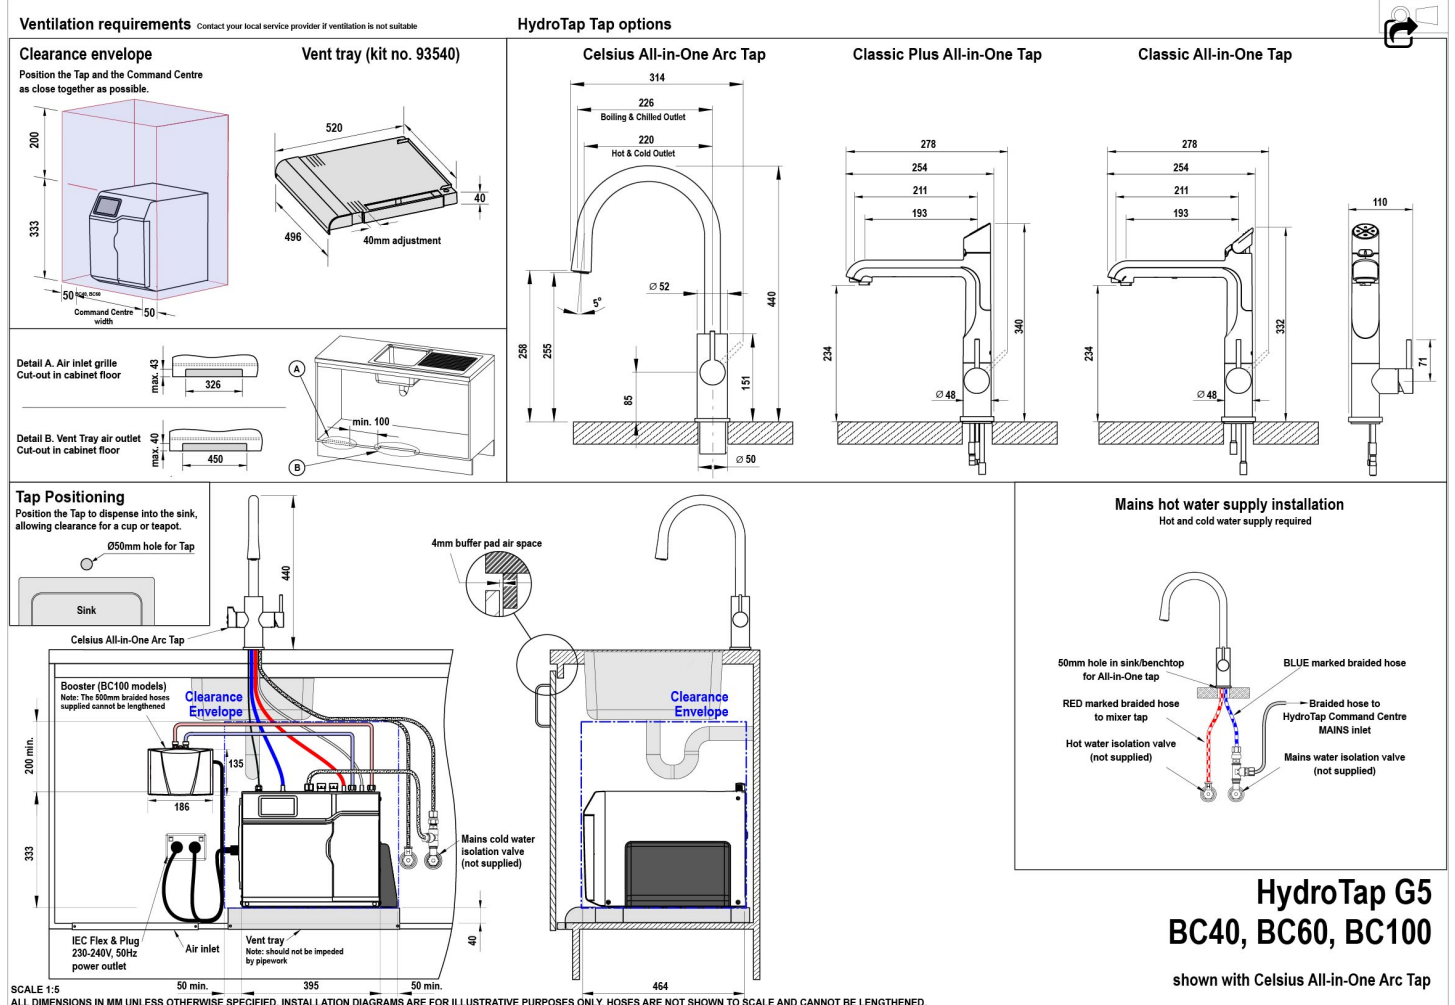

Water Connection 1/2" BSP (G1/2)

Water Supply Requirements Cold and Hot

Water Valves Integrated 500kPa Pressure limiting valve and Dual Check Valve

Power Rating 2.1kW 220-240V 50Hz

Power Supply 2 x 10 Amp socket outlets

Dimensions W395mm x D464mm x H333mm

Installation Requirements

1. Installation and connection of your Zip HydroTap must be carried out by a qualified person, observing national and local regulations. 2. You will require suitable mains electrical and drinking water connections, plus waste water drainage all within 1.5 metres of the product. 3. HydroTap is air-cooled so discrete cabinetry cut-outs are required for ventilation. 4. Installation on most bench tops is straightforward however some stone bench tops may require a specialised cutting service. 5. If you live in a hard water area, we recommend installation of a Zip scale filtration kit. 6. Installation by Zip Professional Service can be arranged with a phone call or through www.zipwater.com

Installation Detail

EKL2 HydroTap G5 v1.00 02.21 BC40 BC60

Tap Detail