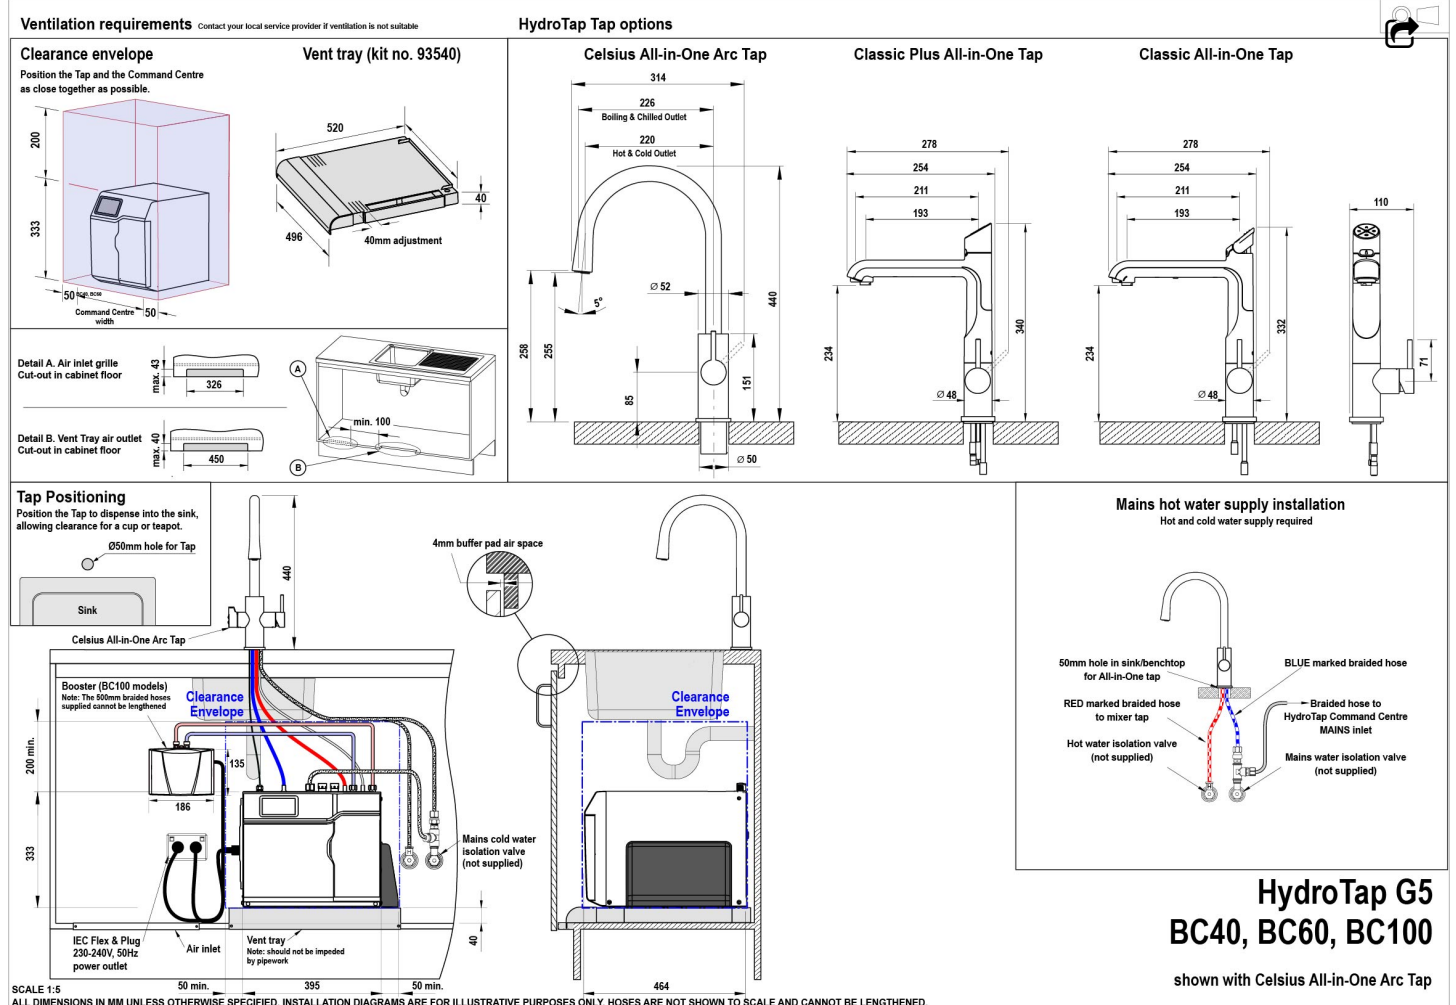

Installation Requirements

1. Installation and connection of your Zip HydroTap must be carried out by a qualified person, observing national and local regulations. 2. You will require suitable mains electrical and drinking water connections, plus waste water drainage all within 1.5 metres of the product. 3. HydroTap is air-cooled so discrete cabinetry cut-outs are required for ventilation. 4. Installation on most bench tops is straightforward however some stone bench tops may require a specialised cutting service. 5. If you live in a hard water area, we recommend installation of a Zip scale filtration kit. 6. Installation by Zip Professional Service can be arranged with a phone call or through www.zipwater.com

Installation Detail

BKL2 HydroTap G5 v1.00 02.21 BC40 BC60