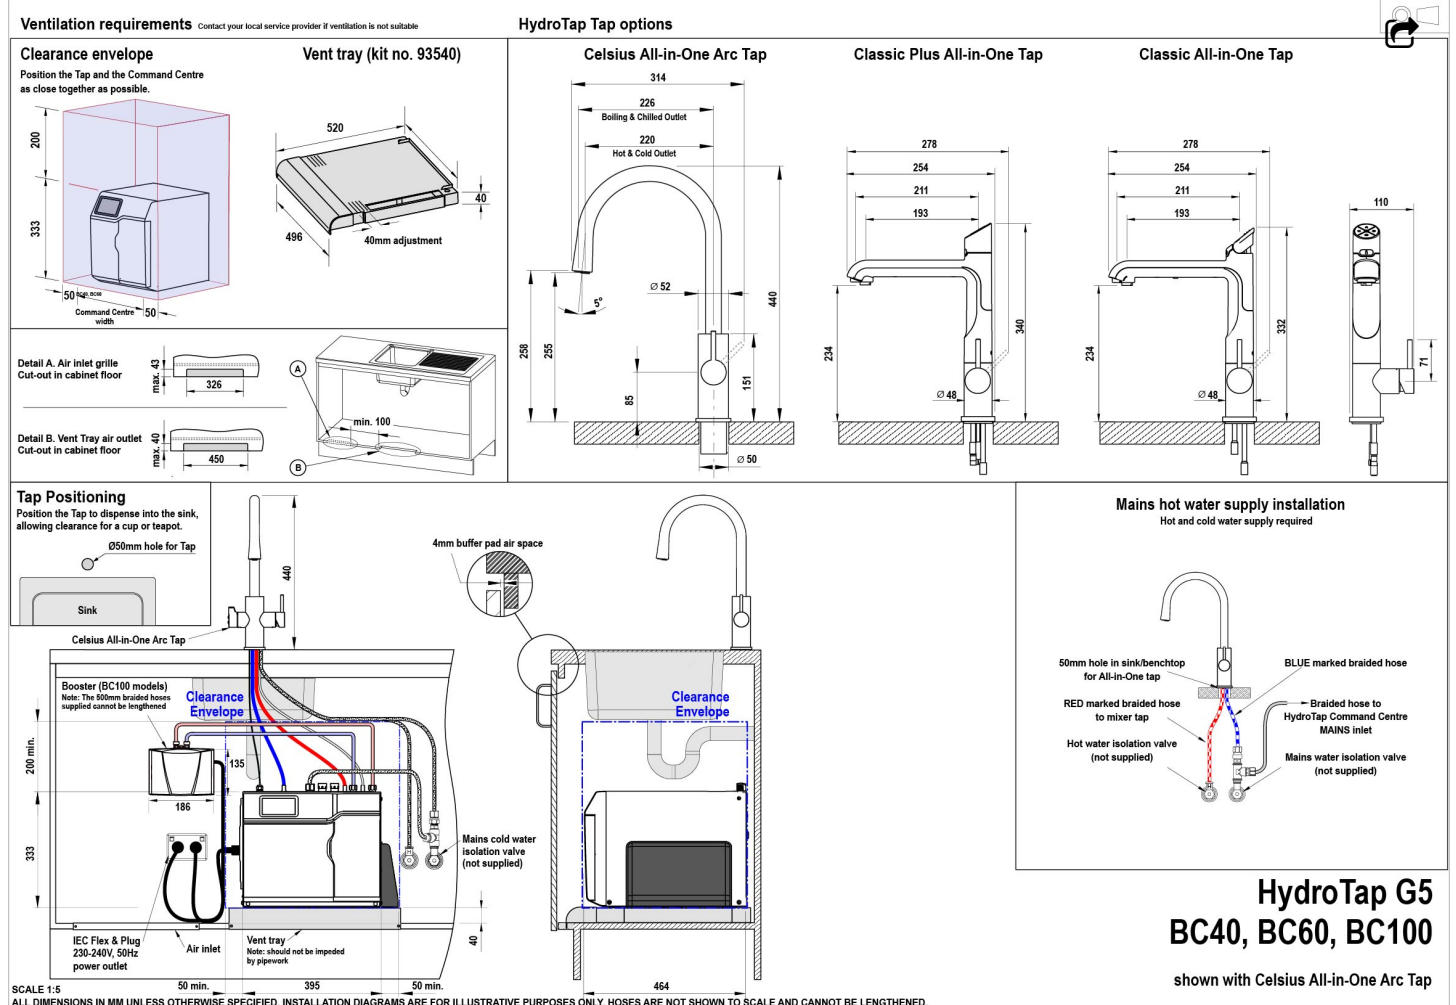

Water Connection 1/2" BSP (G1/2)

Water Supply Requirements Cold and Hot

Water Valves Integrated 500kPa Pressure limiting valve and Dual Check Valve

Power Rating 2.1kW 220-240V 50Hz

Power Supply 1 x 10 Amp socket outlet

Dimensions W395mm x D464mm x H333mm

Installation Requirements

1. Installation and connection of your Zip HydroTap must be carried out by a qualified person, observing national and local regulations. 2. You will require suitable mains electrical and drinking water connections, plus waste water drainage all within 1.5 metres of the product. 3. HydroTap is air-cooled so discrete cabinetry cut-outs are required for ventilation. 4. Installation on most bench tops is straightforward however some stone bench tops may require a specialised cutting service. 5. If you live in a hard water area, we recommend installation of a Zip scale filtration kit. 6. Installation by Zip Professional Service can be arranged with a phone call or through www.zipwater.com

Installation Detail

EKL2 HydroTap G5 v1.00 02.21 BC40 BC60

Tap Detail