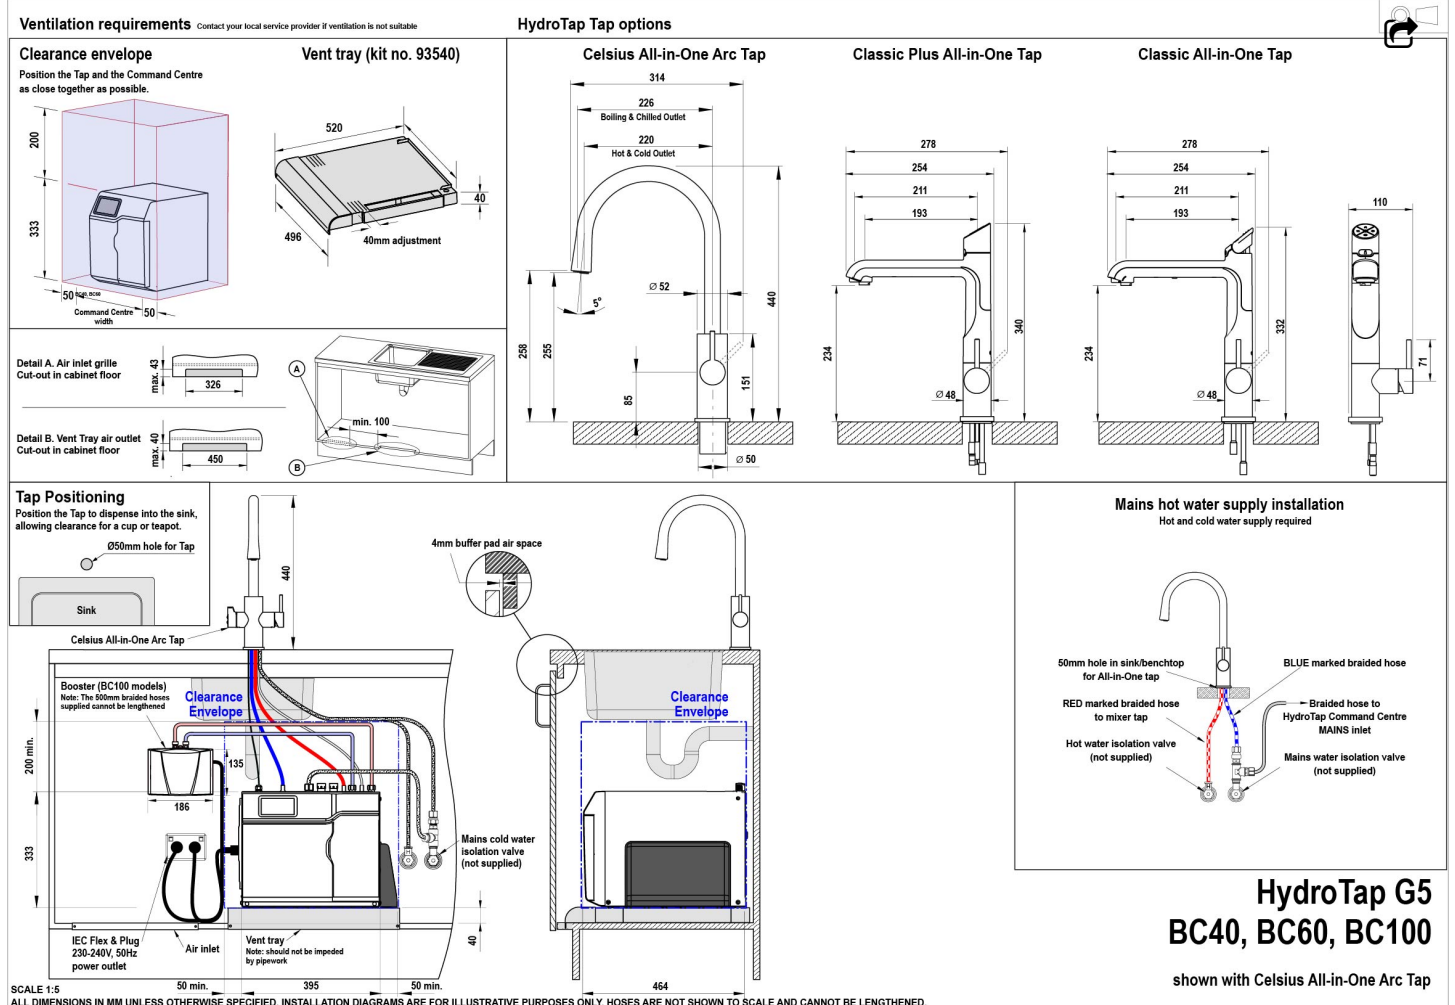

Water Connection 1/2" BSP (G1/2)

Water Supply Requirements Cold and Hot

Water Valves Integrated 500kPa Pressure limiting valve and Dual Check Valve

Power Rating 1.97kW 220-240V 50Hz

Power Supply 1 x 10 Amp socket outlet

Dimensions W395mm x D464mm x H333mm

Installation Requirements

1. Installation and connection of your Zip HydroTap must be carried out by a qualified person, observing national and local regulations. 2. You will require suitable mains electrical and drinking water connections, plus waste water drainage all within 1.5 metres of the product. 3. HydroTap is air-cooled so discrete cabinetry cut-outs are required for ventilation. 4. Installation on most bench tops is straightforward however some stone bench tops may require a specialised cutting service. 5. If you live in a hard water area, we recommend installation of a Zip scale filtration kit. 6. Installation by Zip Professional Service can be arranged with a phone call or through www.zipwater.com

Installation Detail

EKL2 HydroTap G5 v1.00 02.21 BC40 BC60

Tap Detail

804680