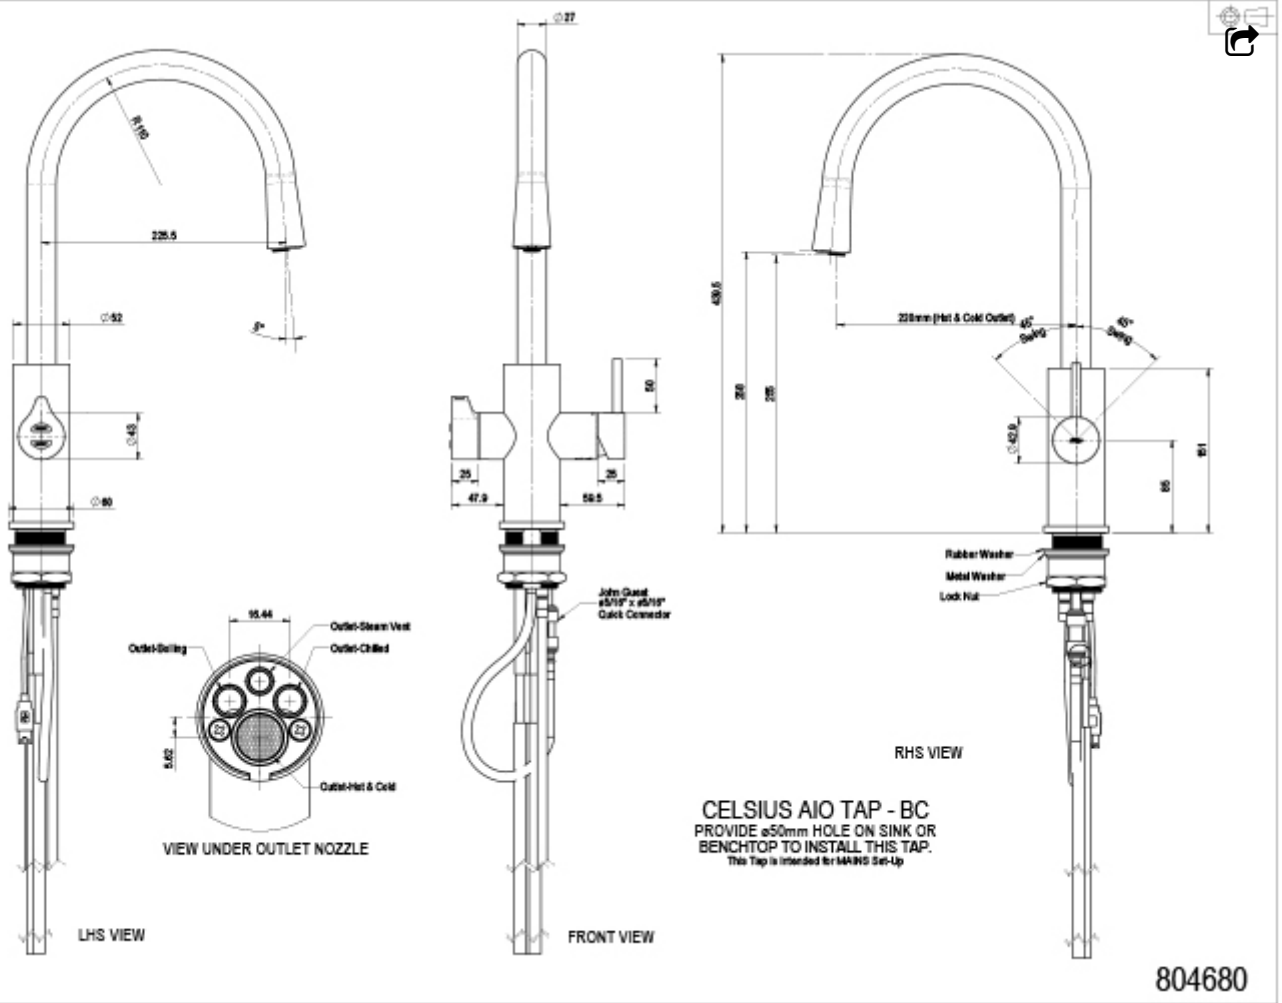

Water Connection 1/2" BSP (G1/2)

Water Supply Requirements Cold and Hot

Water Valves Integrated 500kPa Pressure limiting valve and Dual Check Valve

Power Rating 1.97kW 220-240V 50Hz

Power Supply 1 x 10 Amp socket outlet

Dimensions W395mm x D464mm x H333mm

Installation Requirements

1. Installation and connection of your Zip HydroTap must be carried out by a qualified person, observing national and local regulations. 2. You will require suitable mains electrical and drinking water connections, plus waste water drainage all within 1.5 metres of the product. 3. HydroTap is air-cooled so discrete cabinetry cut-outs are required for ventilation. 4. Installation on most bench tops is straightforward however some stone bench tops may require a specialised cutting service. 5. If you live in a hard water area, we recommend installation of a Zip scale filtration kit. 6. Installation by Zip Professional Service can be arranged with a phone call or through www.zipwater.com

Installation Detail

EKL2 HydroTap G5 v1.00 02.21 BC40 BC60

Tap Detail

804680