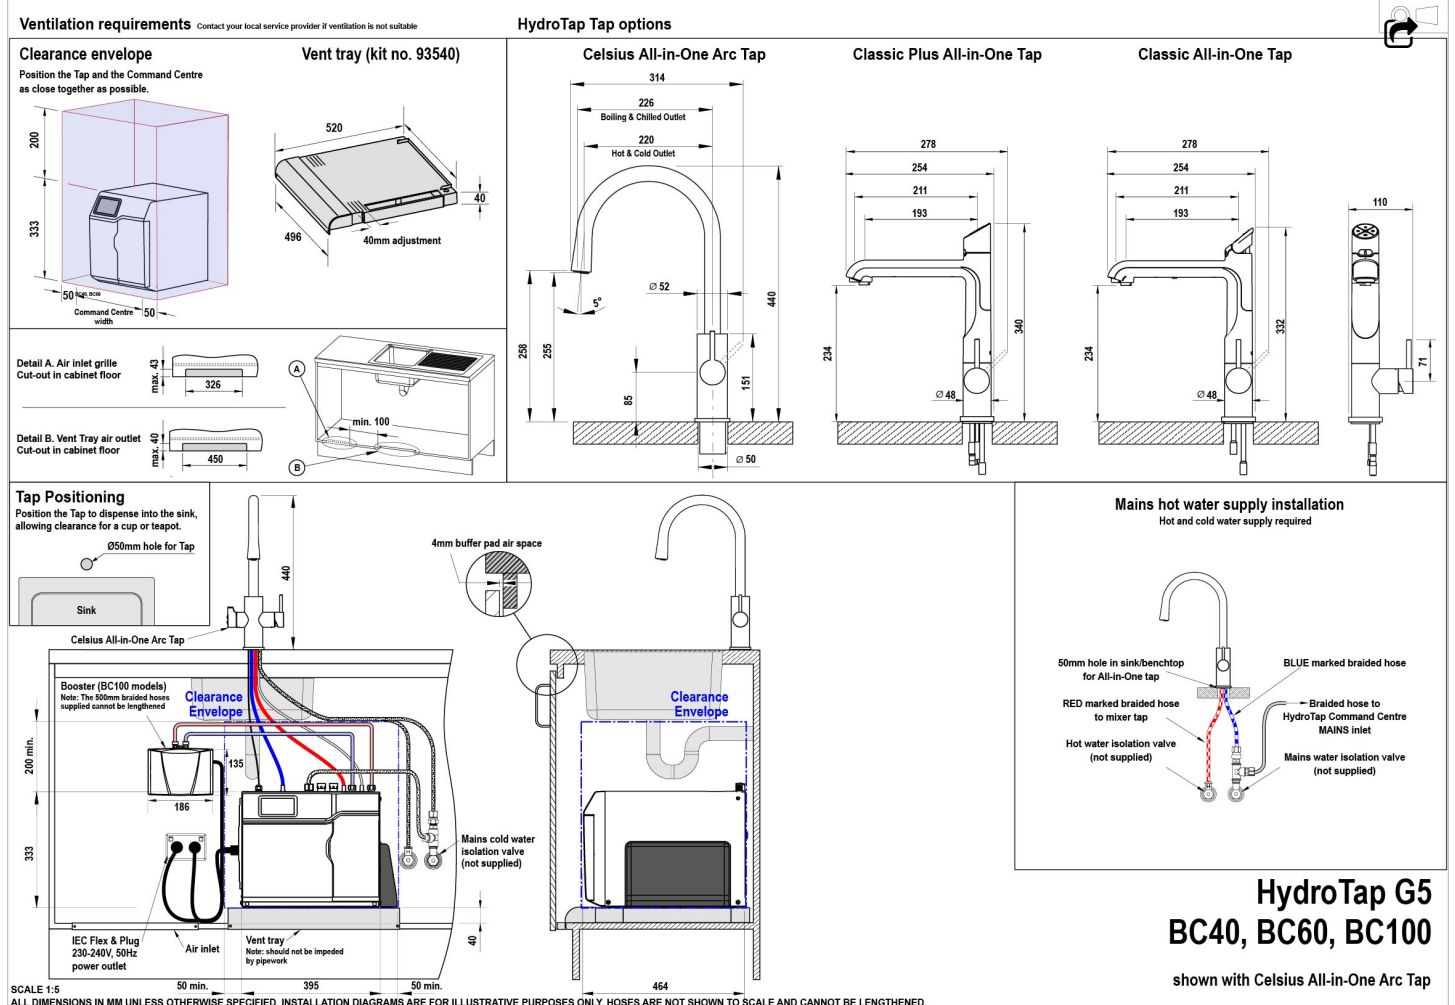

Water Connection 1/2" BSP (G1/2)

Water Supply Requirements Cold and Hot

Water Valves Integrated 500kPa Pressure limiting valve and Dual Check Valve

Power Rating 1.97kW 220-240V 50Hz

Power Supply 1 x 10 Amp socket outlet

Dimensions W395mm x D464mm x H333mm

Installation Requirements

1. Installation and connection of your Zip HydroTap must be carried out by a qualified person, observing national and local regulations. 2. You will require suitable mains electrical and drinking water connections, plus waste water drainage all within 1.5 metres of the product. 3. HydroTap is air-cooled so discrete cabinetry cut-outs are required for ventilation. 4. Installation on most bench tops is straightforward however some stone bench tops may require a specialised cutting service. 5. If you live in a hard water area, we recommend installation of a Zip scale filtration kit. 6. Installation by Zip Professional Service can be arranged with a phone call or through www.zipwater.com

Installation Detail

EKL2 HydroTap G5 v1.00 02.21 BC40 BC60

Tap Detail