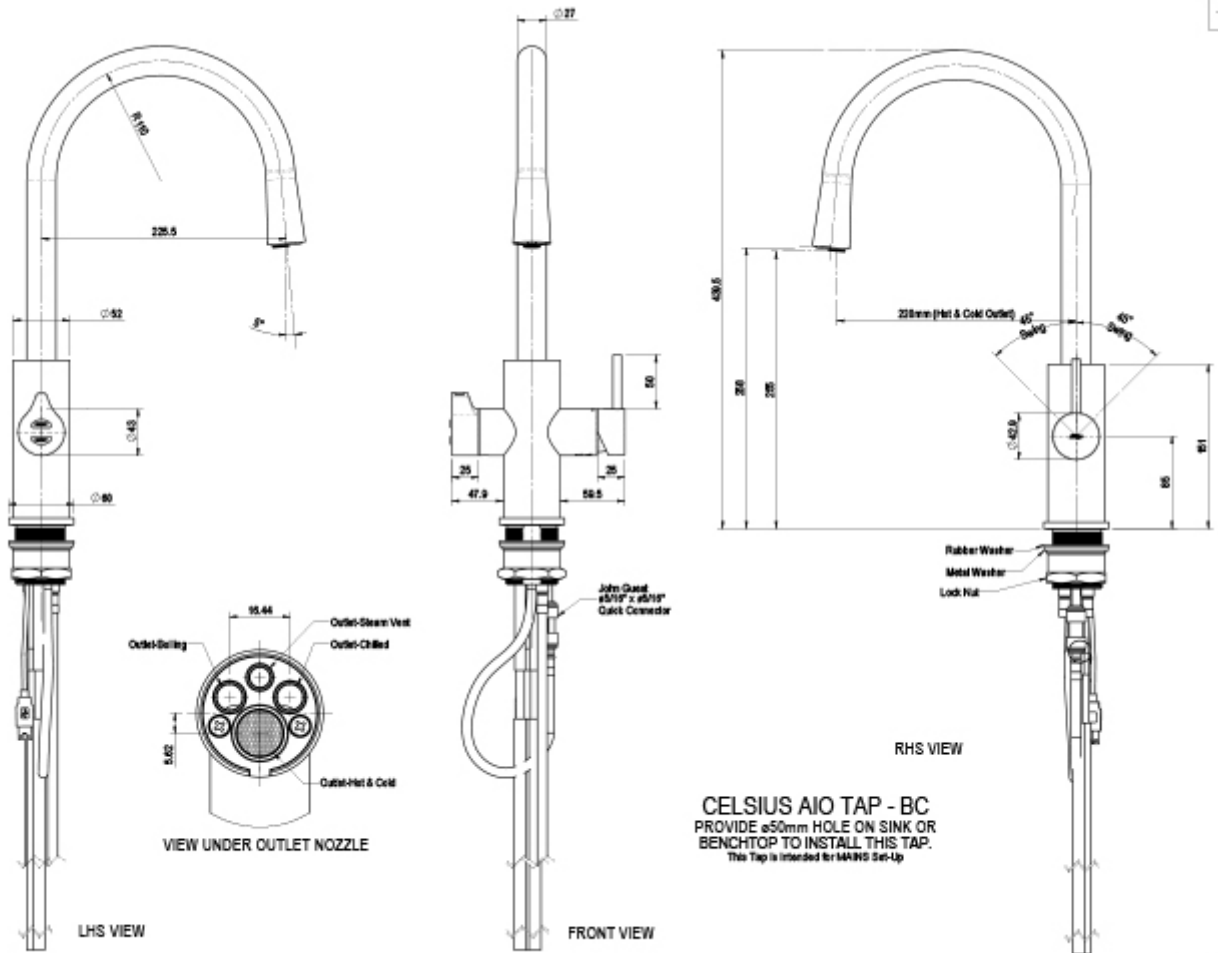

Water Connection 1/2" BSP (G1/2)

Water Supply Requirements Cold and Hot

Water Valves Integrated 500kPa Pressure limiting valve and Dual Check Valve

Power Rating 1.97kW 220-240V 50Hz

Power Supply 1 x 10 Amp socket outlet

Dimensions W395mm x D464mm x H333mm

Installation Requirements

1. Installation and connection of your Zip HydroTap must be carried out by a qualified person, observing national and local regulations. 2. You will require suitable mains electrical and drinking water connections, plus waste water drainage all within 1.5 metres of the product. 3. HydroTap is air-cooled so discrete cabinetry cut-outs are required for ventilation. 4. Installation on most bench tops is straightforward however some stone bench tops may require a specialised cutting service. 5. If you live in a hard water area, we recommend installation of a Zip scale filtration kit. 6. Installation by Zip Professional Service can be arranged with a phone call or through www.zipwater.com

Installation Detail

EKL2 HydroTap G5 v1.00 02.21 BC40 BC60

Tap Detail

CELSIUS AIO TAP - BC
 PROVIDE ø50mm HOLE ON SINK OR
 BENCHTOP TO INSTALL THIS TAP.
 This Tap is intended for MAINS Set-Up

804680