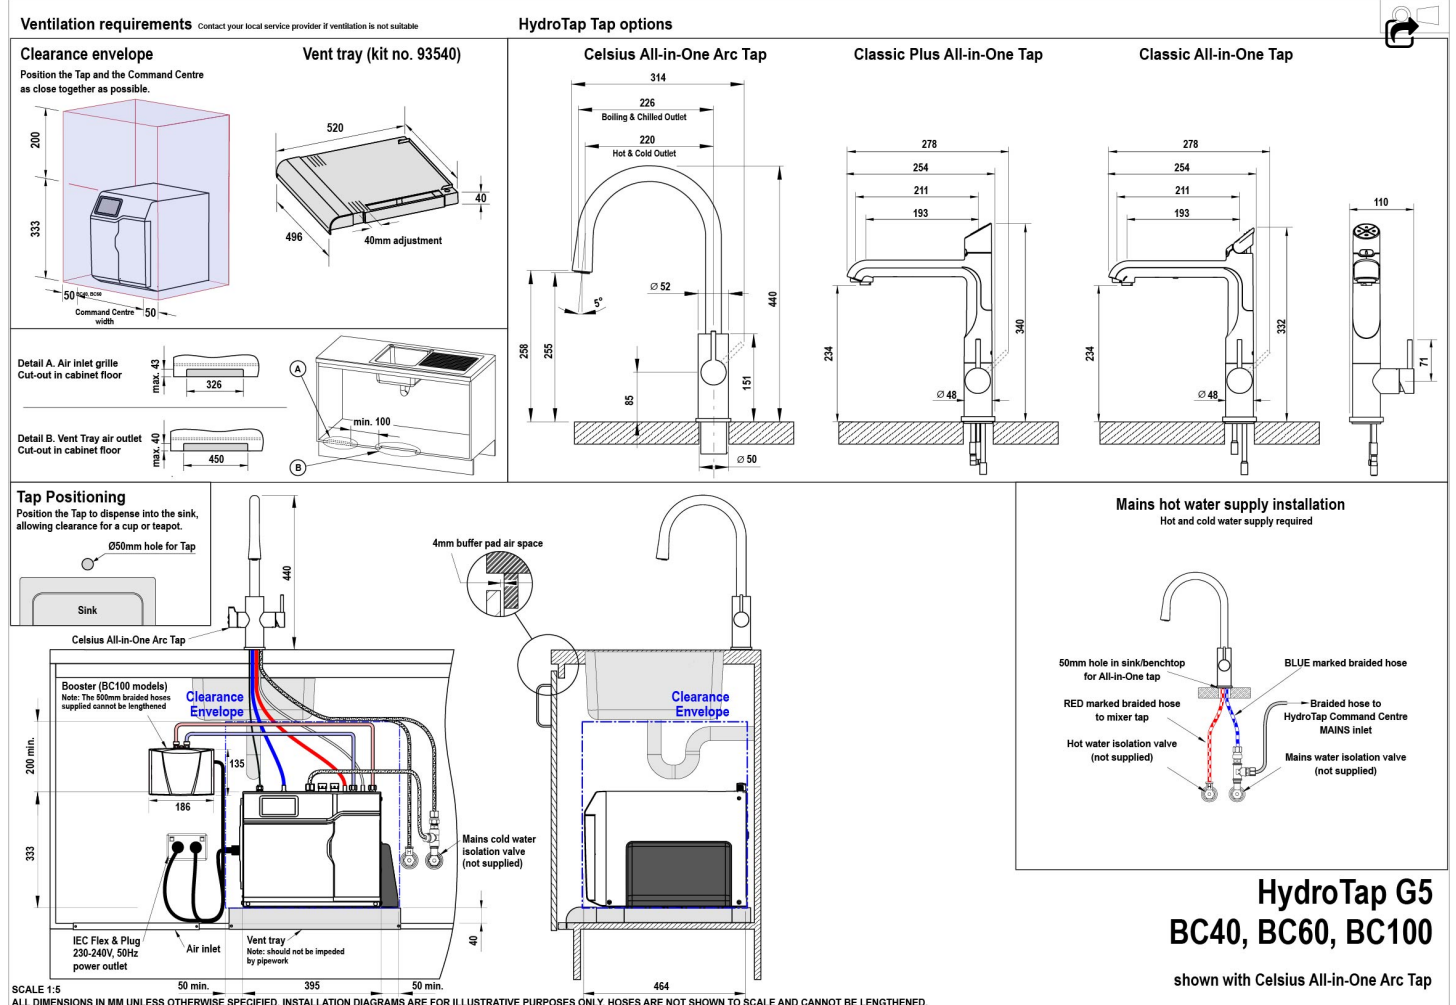

Water Connection 1/2" BSP (G1/2)

Water Supply Requirements Cold and Hot

Water Valves Integrated 500kPa Pressure limiting valve and Dual Check Valve

Power Rating 1.97kW 220-240V 50Hz

Power Supply 1 x 10 Amp socket outlet

Dimensions W395mm x D464mm x H333mm

Installation Requirements

1. Installation and connection of your Zip HydroTap must be carried out by a qualified person, observing national and local regulations. 2. You will require suitable mains electrical and drinking water connections, plus waste water drainage all within 1.5 metres of the product. 3. HydroTap is air-cooled so discrete cabinetry cut-outs are required for ventilation. 4. Installation on most bench tops is straightforward however some stone bench tops may require a specialised cutting service. 5. If you live in a hard water area, we recommend installation of a Zip scale filtration kit. 6. Installation by Zip Professional Service can be arranged with a phone call or through www.zipwater.com

Installation Detail

EKL2 HydroTap G5 v1.00 02.21 BC40 BC60

Tap Detail

CELSIUS AIO TAP - BC
 PROVIDE ø50mm HOLE ON SINK OR
 BENCHTOP TO INSTALL THIS TAP.
 This Tap is intended for MAINS Set-Up

804680