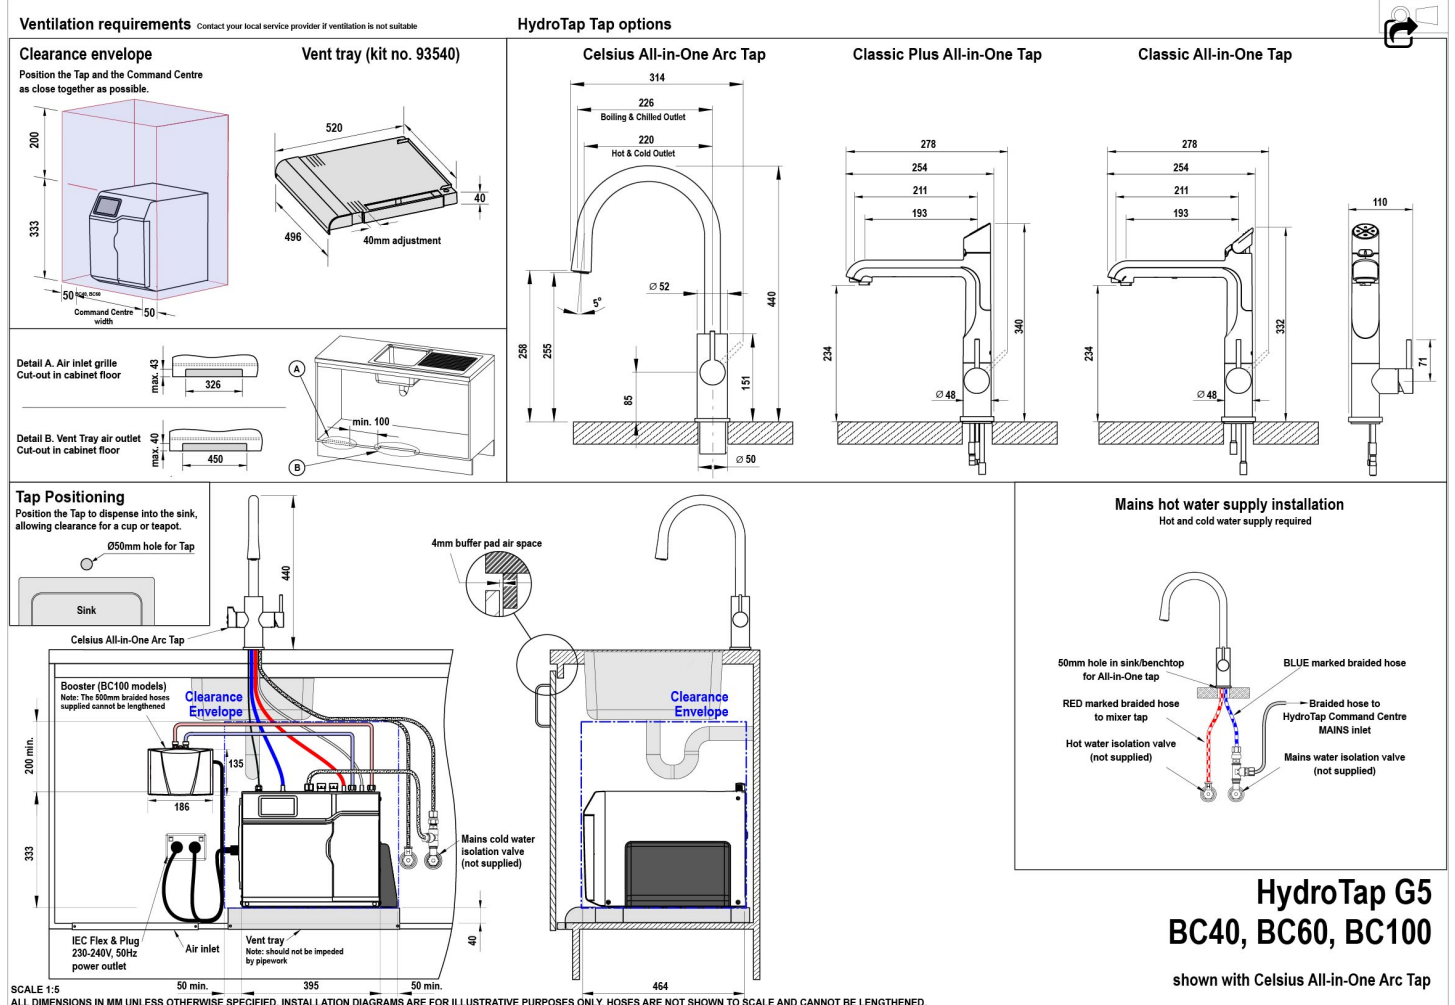

Water Connection 1/2" BSP (G1/2)

Water Supply Requirements Cold and Hot

Water Valves Integrated 500kPa Pressure limiting valve and Dual Check Valve

Power Rating 1.97kW 220-240V 50Hz

Power Supply 1 x 10 Amp socket outlet

Dimensions W395mm x D464mm x H333mm

Installation Requirements

1. Installation and connection of your Zip HydroTap must be carried out by a qualified person, observing national and local regulations. 2. You will require suitable mains electrical and drinking water connections, plus waste water drainage all within 1.5 metres of the product. 3. HydroTap is air-cooled so discrete cabinetry cut-outs are required for ventilation. 4. Installation on most bench tops is straightforward however some stone bench tops may require a specialised cutting service. 5. If you live in a hard water area, we recommend installation of a Zip scale filtration kit. 6. Installation by Zip Professional Service can be arranged with a phone call or through www.zipwater.com

Installation Detail

EKL2 HydroTap G5 v1.00 02.21 BC40 BC50

Tap Detail