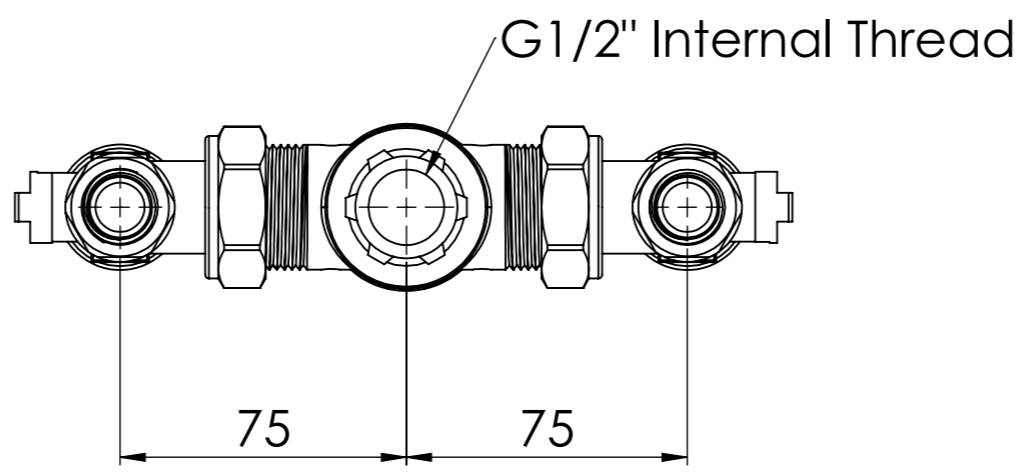

G1/2" External Thread

- 42150**  
**Horne TMV H1502 Brass With:**
- Two Isolating Valves
  - Two Strainers
  - Two Non-return Valves