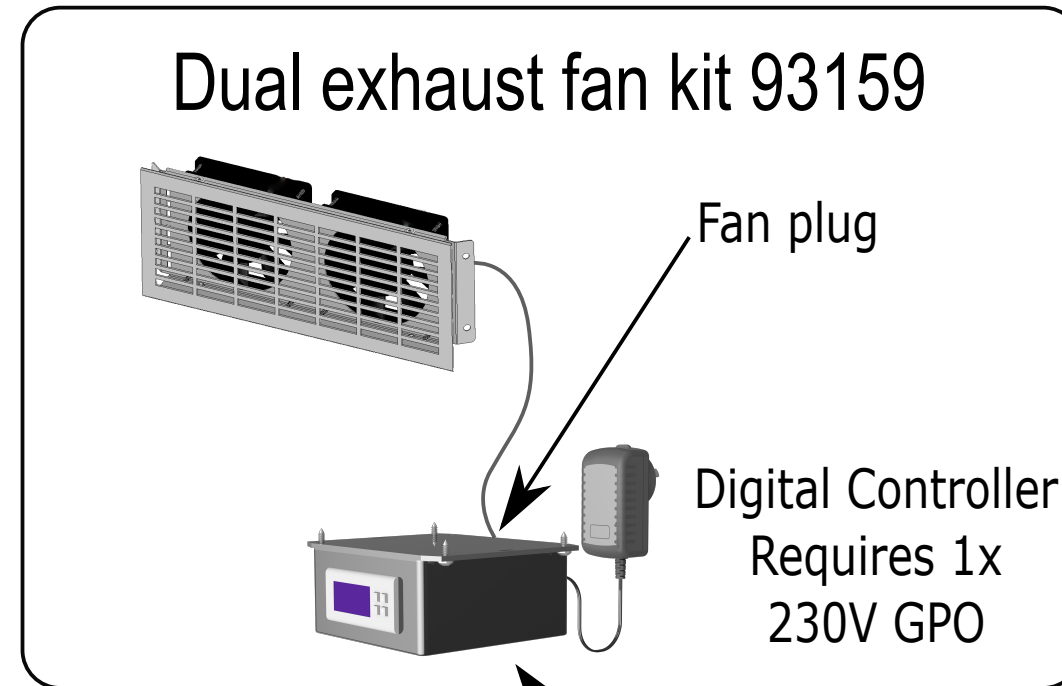

Do not install Font and Tap directly above chiller unit.  
Minimum distance for Font and Tap from unit is 300mm

300

- Ambient water
- Chilled water
- Water supply
- Filter hoses

Zip HydroChill HCF090

Zip Industries Pty Ltd  
Free Call 1800 638 633  
sales@zipindustries.com.au  
www.zipwater.com