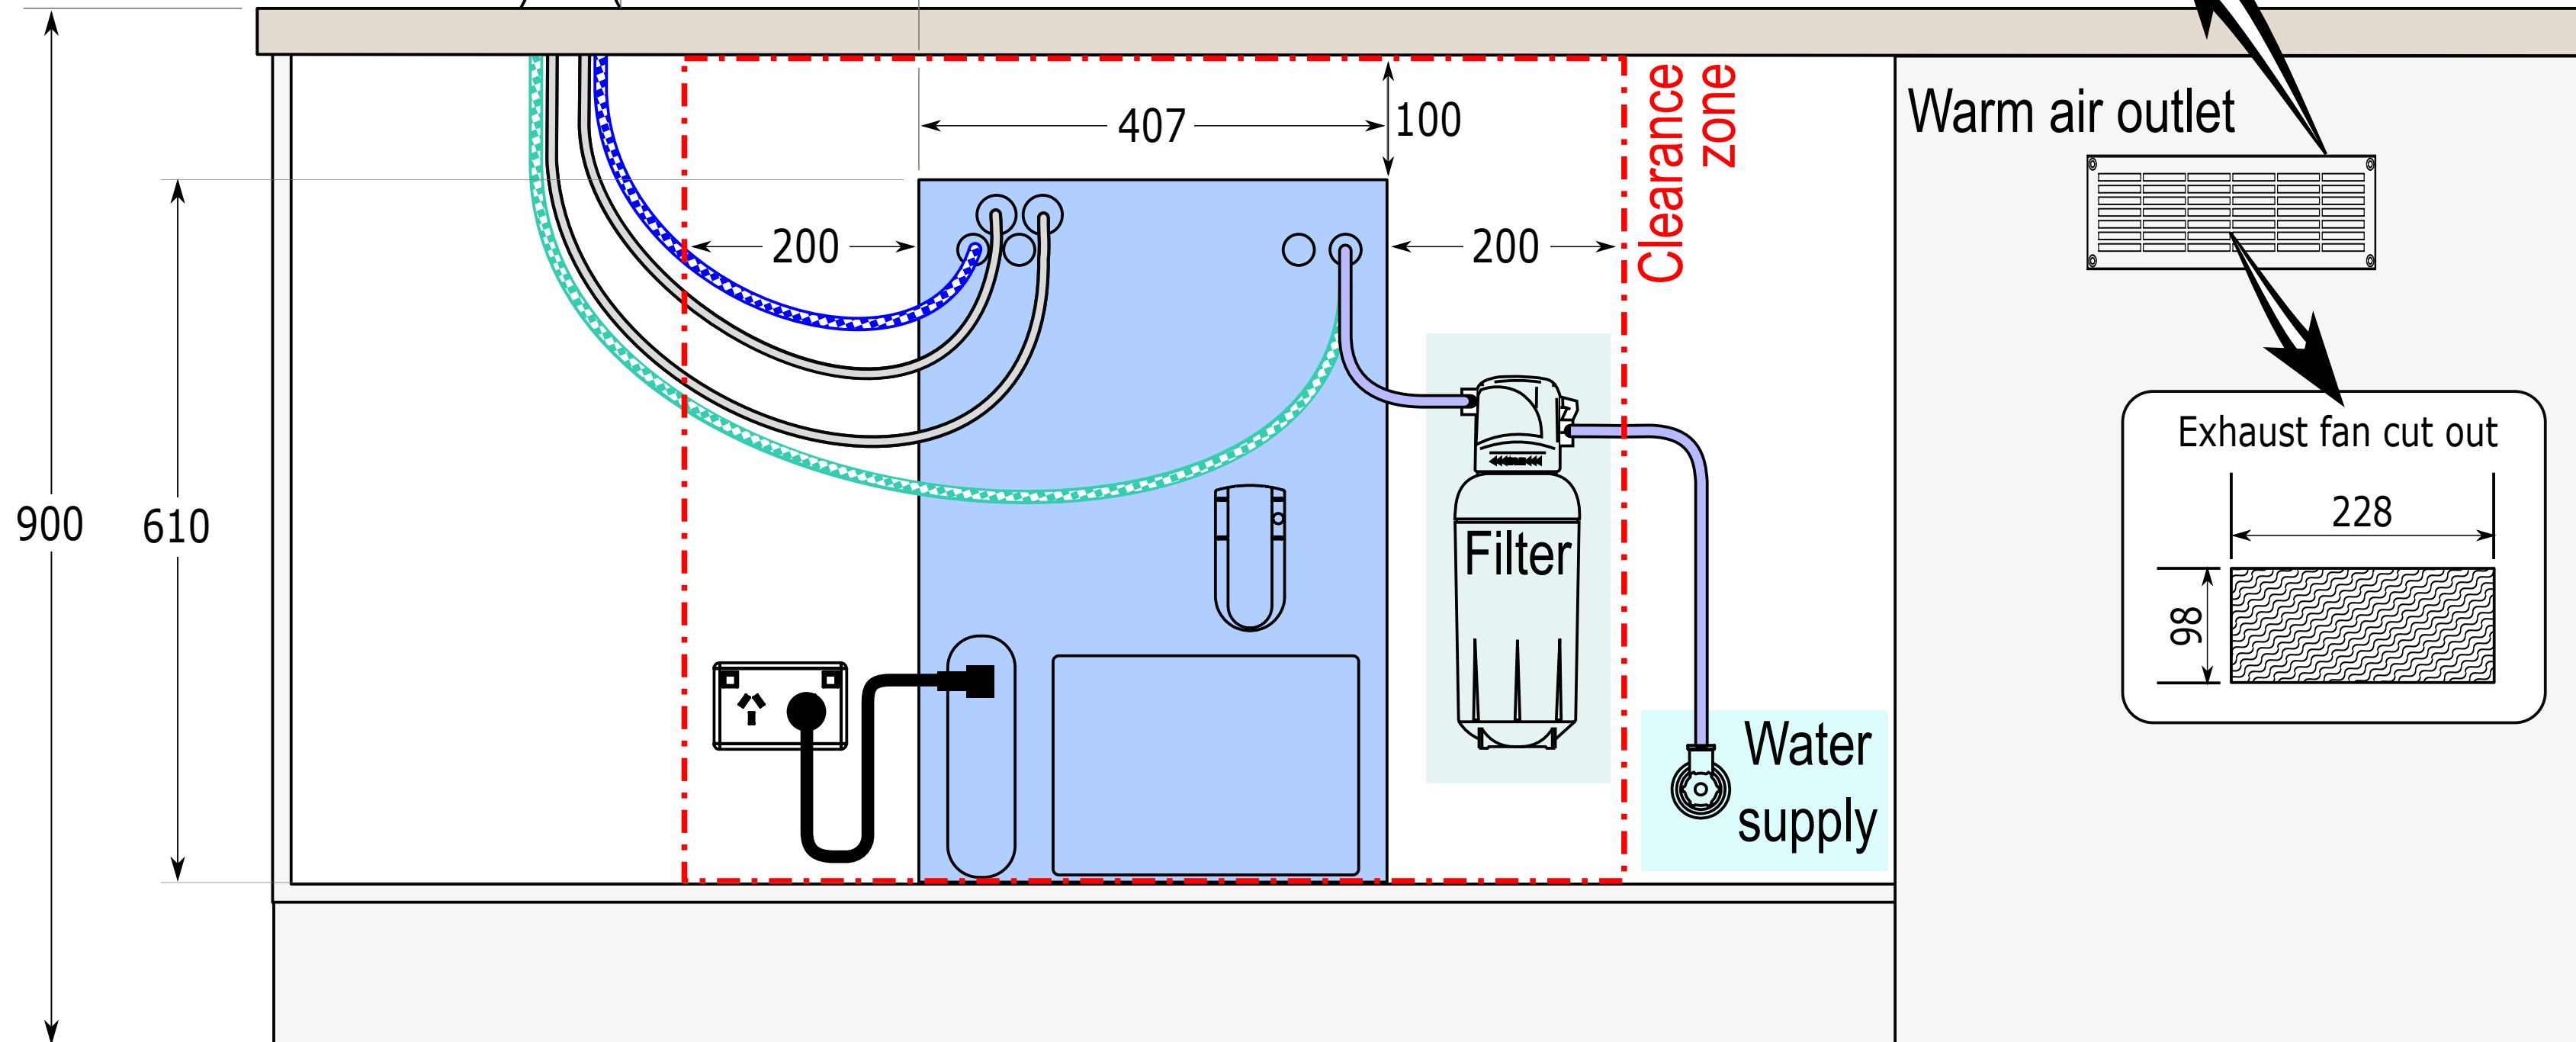

Do not install Font and Tap directly above chiller unit.  
Minimum distance for Font and Tap from unit is 300mm

300

- Ambient water
- Chilled water
- Water supply
- Filter hoses

Zip HydroChill HCF090

Zip Industries Pty Ltd  
Free Call 1800 638 633  
sales@zipindustries.com.au  
www.zipwater.com