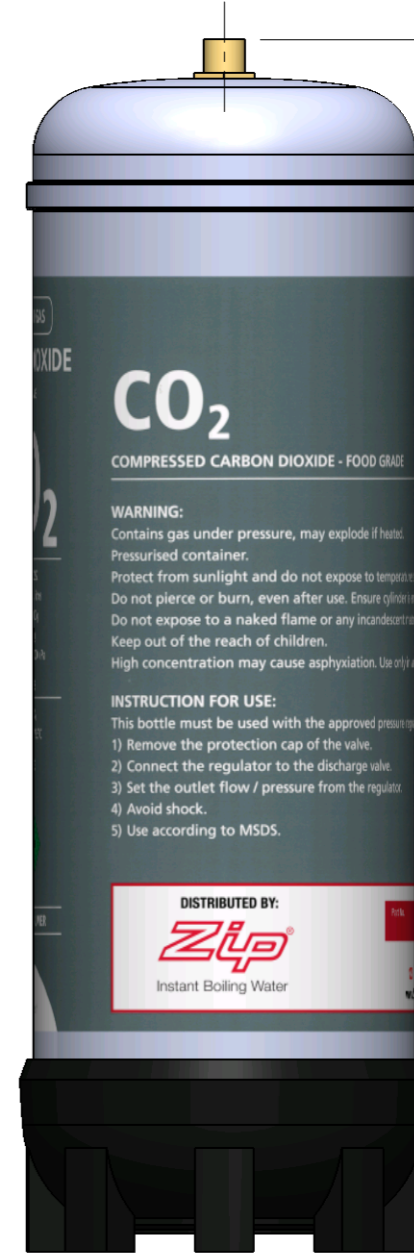

<p>THIRD ANGLE PROJECTION</p>	Dimensions in millimetres	Zip Industries Pty Ltd 67 Allingham Street Condell Park Sydney NSW 2200 Australia
	Drawing to BS8888:2004	Web : www.zipindustries.com Email : sales@zipindustries.com
	Screw threads to BS 8498:2008	

REAR VIEW

LEFT SIDE VIEW

FRONT VIEW

RIGHT SIDE VIEW

321

Note:
This Kit contains 2-off cylinders of disposable, non-refillable CO₂ gas.

<p>This drawing is CONFIDENTIAL and is supplied on the express condition that it shall not be LOANED, COPIED or DISCLOSED to any other third party or used for any purpose without the written consent of Zip Industries Pty Ltd. If this document is printed in hardcopy form, it is for INFORMATION ONLY and therefore not subject to updating controls. For the current revision ALWAYS refer to the NATIVE electronic form as stated in the top left-hand corner of this sheet. © copyright Zip Industries Pty Ltd, 19/02/2015</p>											
Manufacturing Instructions			Approved by : edgarg on 2/04/2015			Description : Kit CO2 - 2 x 1kg (2.2L) Gas					
Make or Buy : Buy			Checked by : edgarg on 2/04/2015			Project : HydroTap G4® Sparkling Configuration : Default Model : 91295 Created by & on : EdgarG on 27/03/2012					
Manufacturing Route : See Components			Updated by : edgarg on 2/04/2015 2:55:34 PM								
Raw material : See Components			Material : See Components			Drawing : 91295 Created by & on : EdgarG on 19/02/2015 Rev : A					
Remove all sharp edges. This drawing ONLY details information which cannot be ascertained from the 3D geometry of the part(s) attached. Model & dimensions are AFTER all finishing operations			Finish : Finish								
Comments : this Kit contains 2-off cylinders of CO ₂ gas.			Volume (cm ³) : 2420.2 Area (cm ²) : 1162.1			Derived from : New					
Potable? : No Recyclable? : No Handed? : No			Mass (g) : 2420.2 Density (g/cm ³) : 1.0			Colour : Grey Gas Bottle Status : Production Scale : 1:5 Sheet : 1 of 1					
						Drawing Property Config Property Custom Property					