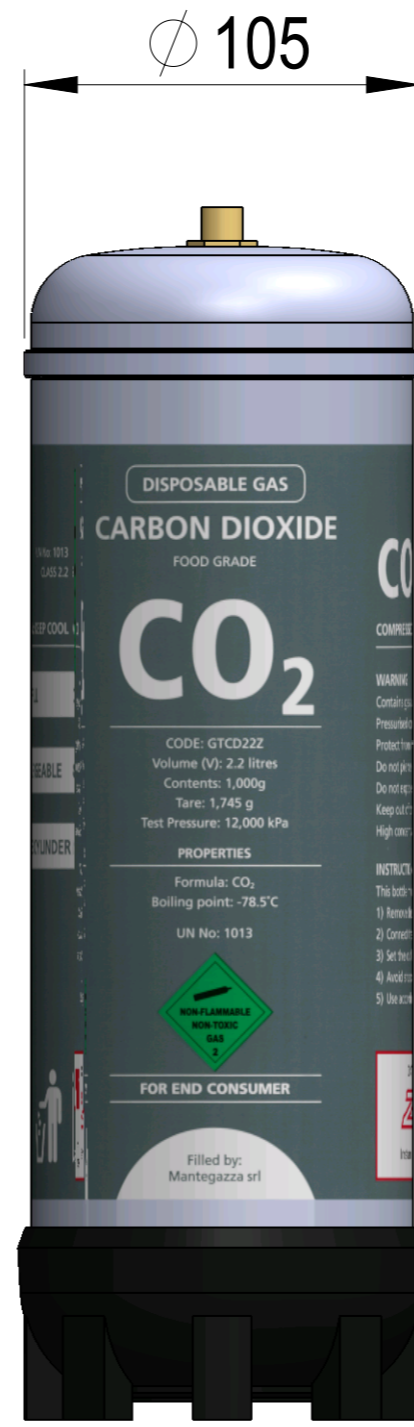

<p>THIRD ANGLE PROJECTION</p>	Dimensions in millimetres	Zip Industries Pty Ltd 67 Allingham Street Condell Park Sydney NSW 2200 Australia
	Drawing to BS8888:2004	Web : www.zipindustries.com Email : sales@zipindustries.com
	Screw threads to BS 8498:2008	

REAR VIEW

LEFT SIDE VIEW

FRONT VIEW

RIGHT SIDE VIEW

321

Note:
This Kit contains 2-off cylinders of disposable, non-refillable CO₂ gas.

<p>This drawing is CONFIDENTIAL and is supplied on the express condition that it shall not be LOANED, COPIED or DISCLOSED to any other third party or used for any purpose without the written consent of Zip Industries Pty Ltd. If this document is printed in hardcopy form, it is for INFORMATION ONLY and therefore not subject to updating controls. For the current revision ALWAYS refer to the NATIVE electronic form as stated in the top left-hand corner of this sheet. © copyright Zip Industries Pty Ltd, 19/02/2015</p>											
Manufacturing Instructions			Approved by : edgarg on 2/04/2015			Description : Kit CO2 - 2 x 1kg (2.2L) Gas					
Make or Buy : Buy			Checked by : edgarg on 2/04/2015			Project : HydroTap G4® Sparkling Configuration : Default Model : 91295 Created by & on : EdgarG on 27/03/2012					
Manufacturing Route : See Components			Updated by : edgarg on 2/04/2015 2:55:34 PM								
Raw material : See Components			Material : See Components			Drawing : 91295 Created by & on : EdgarG on 19/02/2015 Rev : A					
Remove all sharp edges. This drawing ONLY details information which cannot be ascertained from the 3D geometry of the part(s) attached. Model & dimensions are AFTER all finishing operations			Finish : Finish								
Comments : this Kit contains 2-off cylinders of CO ₂ gas.			Volume (cm ³) : 2420.2 Area (cm ²) : 1162.1			Derived from : New					
Potable? : No Recyclable? : No Handed? : No			Mass (g) : 2420.2 Density (g/cm ³) : 1.0			Colour : Grey Gas Bottle Status : Production Scale : 1:5 Sheet : 1 of 1					
						Drawing Property Config Property Custom Property					