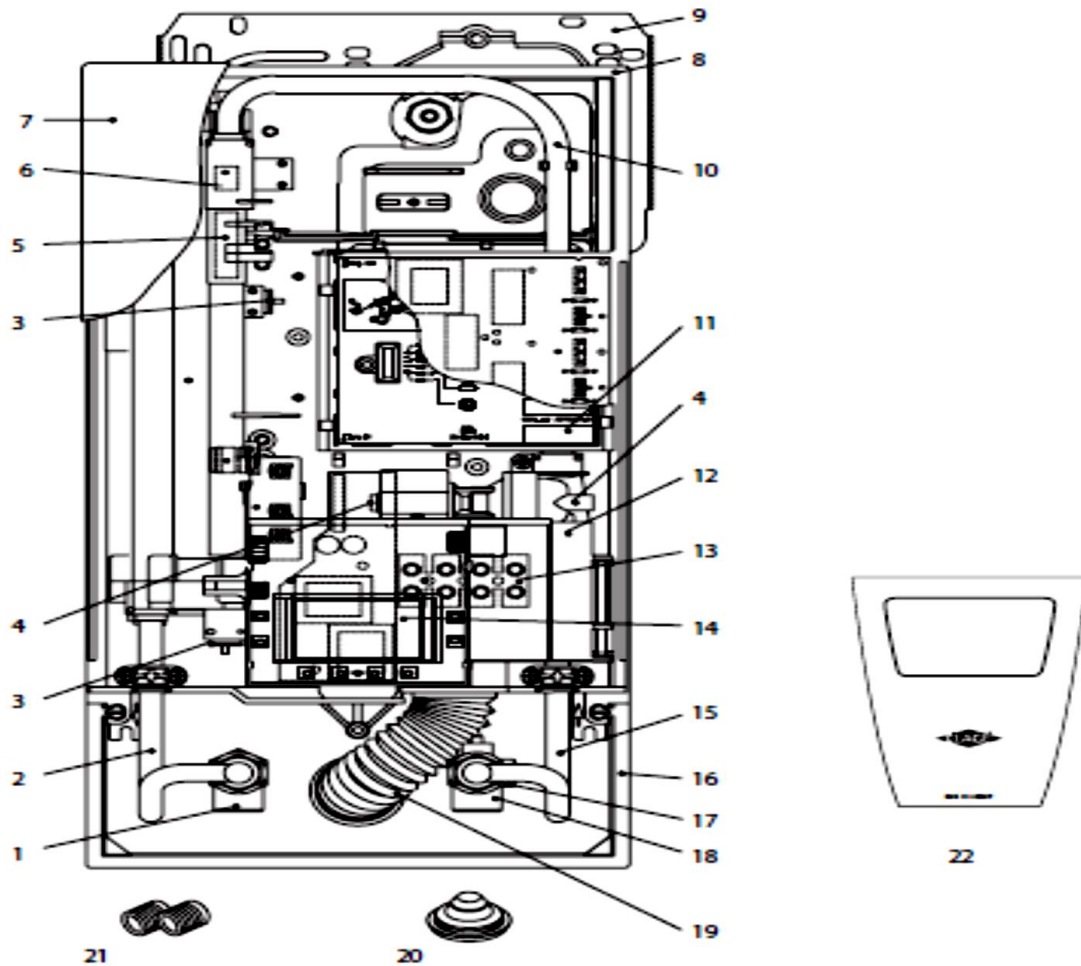

Zip IHW D series spare parts

D series spare parts		
99381	IHW Hot connection kit D series	1
99382	IHW temp. sensor kit D series	3
99383	IHW servomotor DSX	4
99384	IHW flow sensor D series	5
99385	IHW Non return valve	6
99386	IHW PCB cover D series	11
99387	IHW control panel DSX	14
99388	IHW fine filter D series	17
99389	IHW cold water connection D series	18
99390	IHW fittings set D series	23
99391	IHW control panel DEX	14
99392	IHW 8l/m flow restrictor DEX	20
99393	IHW faceplate DEX	22

Zip IHW M series spare parts.

MCX spare parts.		
99407	IHW temperature sensor kit	7
99406	IHW filter kit - MCX	4
99403	MCX 3 heater cartridge	2
99404	MCX 4 heater cartridge	2
99405	MCX 6 heater cartridge	2
93184	IHW MCX wall bracket	
99377	IHW MCX 6 diffuser	1
99378	IHW MCX 3 diffuser	1