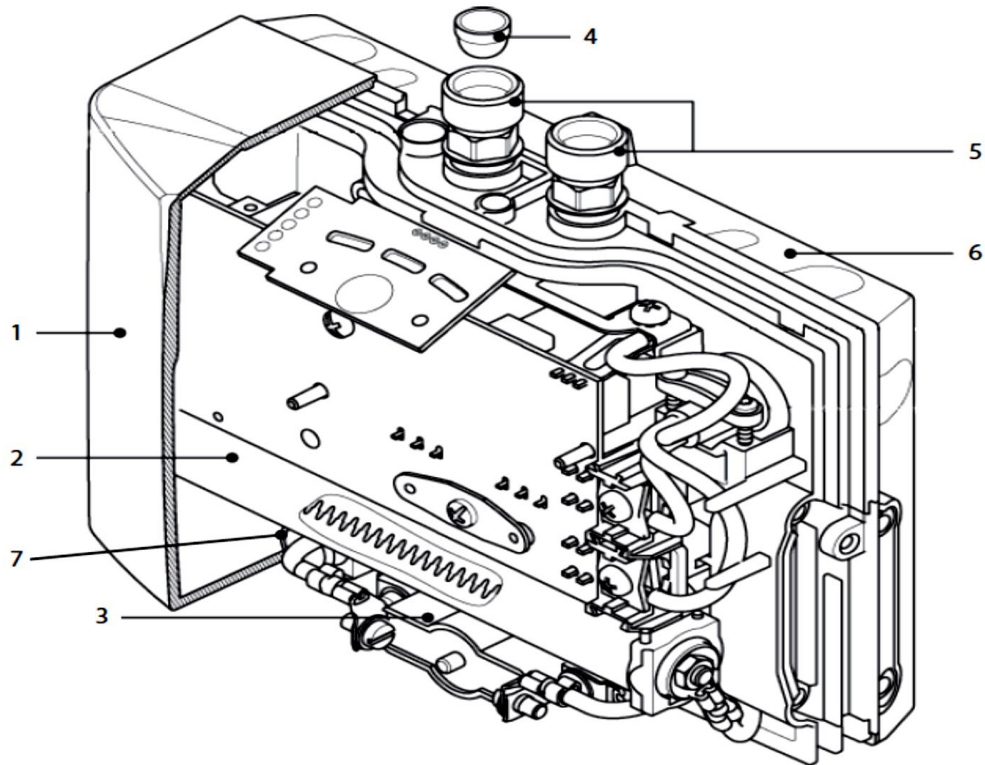

Zip IHW D series spare parts

D series spare parts		
99381	IHW Hot connection kit D series	1
99382	IHW temp. sensor kit D series	3
99383	IHW servomotor DSX	4
99384	IHW flow sensor D series	5
99385	IHW Non return valve	6
99386	IHW PCB cover D series	11
99387	IHW control panel DSX	14
99388	IHW fine filter D series	17
99389	IHW cold water connection D series	18
99390	IHW fittings set D series	23
99391	IHW control panel DEX	14
99392	IHW 8l/m flow restrictor DEX	20
99393	IHW faceplate DEX	22

Zip IHW M series spare parts.

MCX spare parts.		
99407	IHW temperature sensor kit	7
99406	IHW filter kit - MCX	4
99403	MCX 3 heater cartridge	2
99404	MCX 4 heater cartridge	2
99405	MCX 6 heater cartridge	2
93184	IHW MCX wall bracket	
99377	IHW MCX 6 diffuser	1
99378	IHW MCX 3 diffuser	1