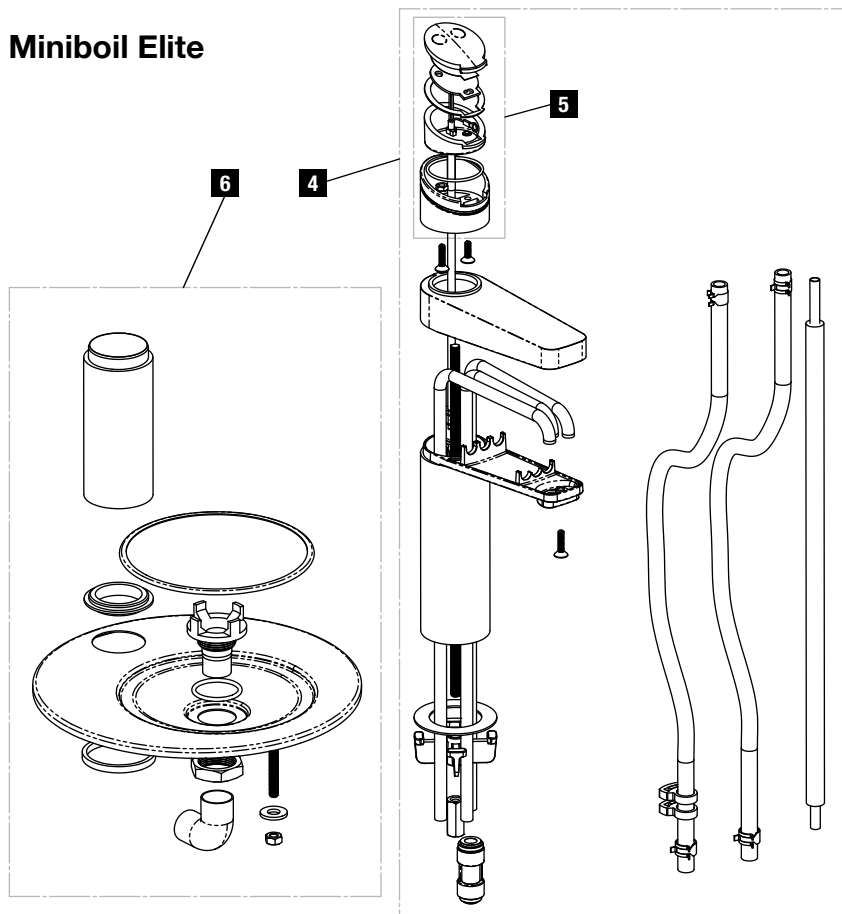

Miniboil Classic

Miniboil Elite

Item	Kit No	Description
1	90985	Miniboil Classic Tap Assembly
2	93129	Cap Assembly Kit – Miniboil Classic
3	90046	Font Kit – Standard
4	90984	Miniboil Elite Tap Assembly
5	93128	Cap Assembly Kit – Miniboil Elite
6	90915	Font Kit – Miniboil Elite
	91335	Hose Kit 1.5M Classic (inc JG Fitting)
	91336	Hose Kit 1.5M Elite (inc JG Fitting)