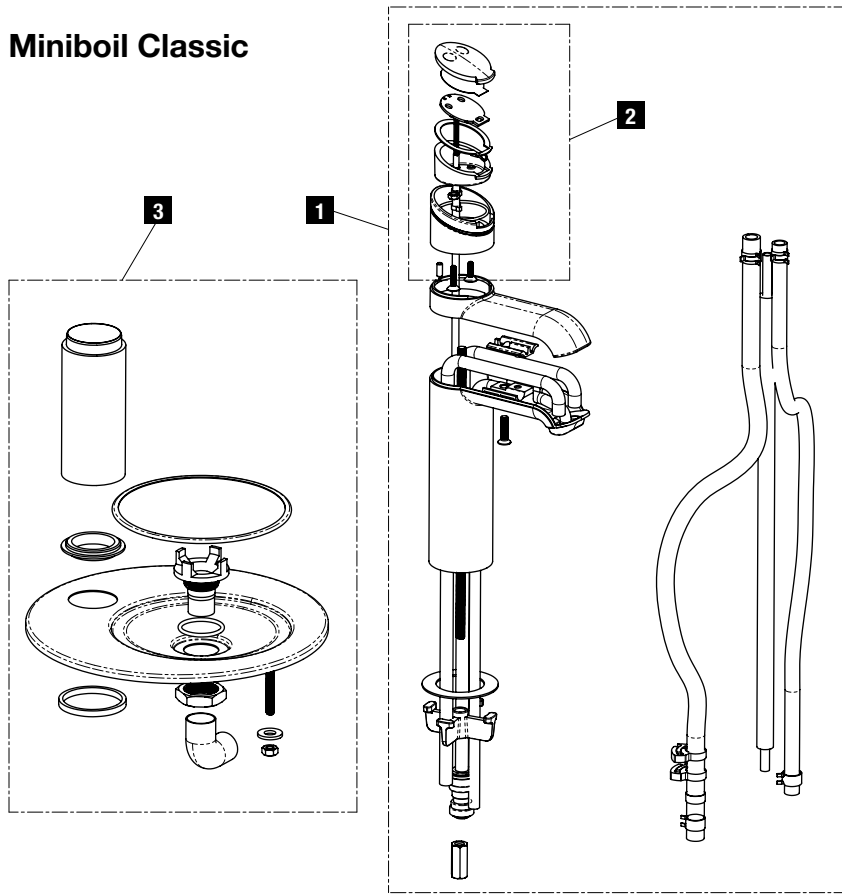

Miniboil Classic

Miniboil Elite

Item	Kit No	Description
1	90985	Miniboil Classic Tap Assembly
2	93129	Cap Assembly Kit – Miniboil Classic
3	90046	Font Kit – Standard
4	90984	Miniboil Elite Tap Assembly
5	93128	Cap Assembly Kit – Miniboil Elite
6	90915	Font Kit – Miniboil Elite
	91335	Hose Kit 1.5M Classic (inc JG Fitting)
	91336	Hose Kit 1.5M Elite (inc JG Fitting)